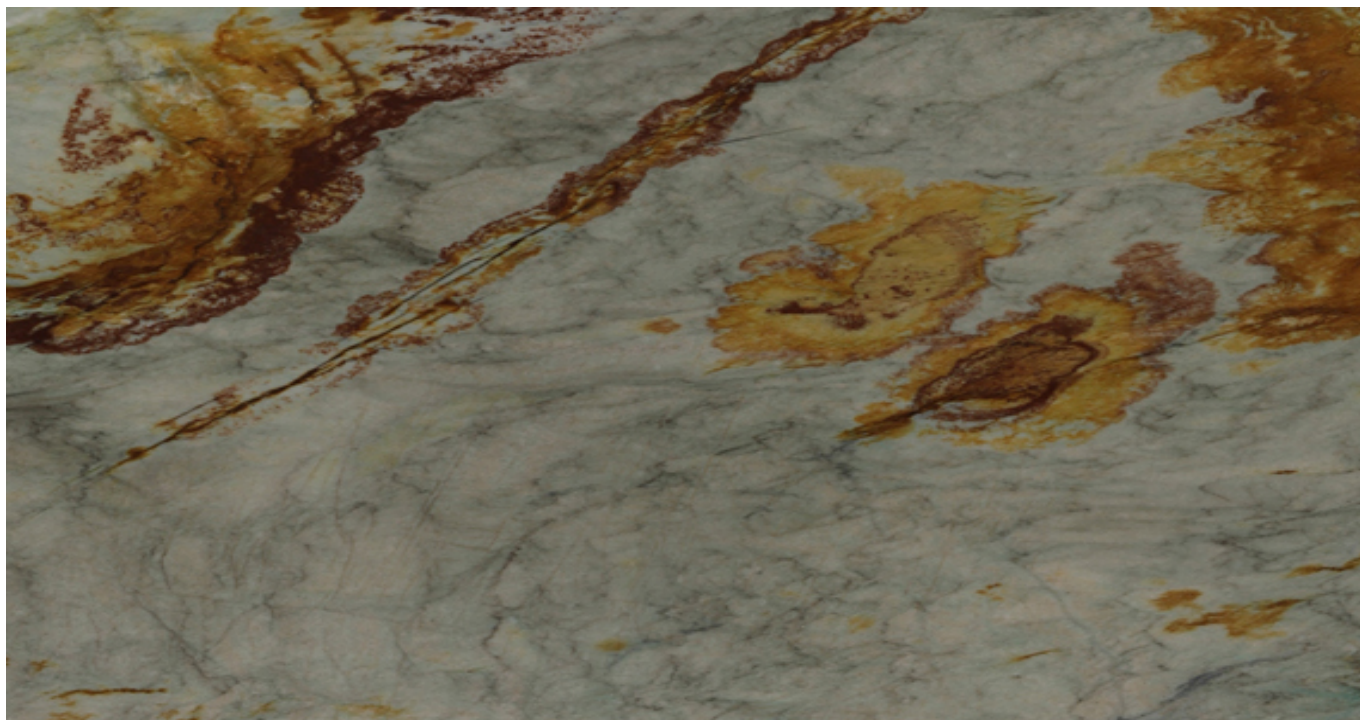

SCHEMA PRODOTTO

NEW BLUE LOUISE

Blocco di riferimento: ME0379-14

Lastre totali: 20

Metri quadri totali: 93.26

Brazilian Quartzite. The background has a still mix of metallic green and grey and on the surface moves a colored veining in red, orange, yellow and green. Architects and Designers love this quartzite for unique project, once in a lifetime, for great book match work.