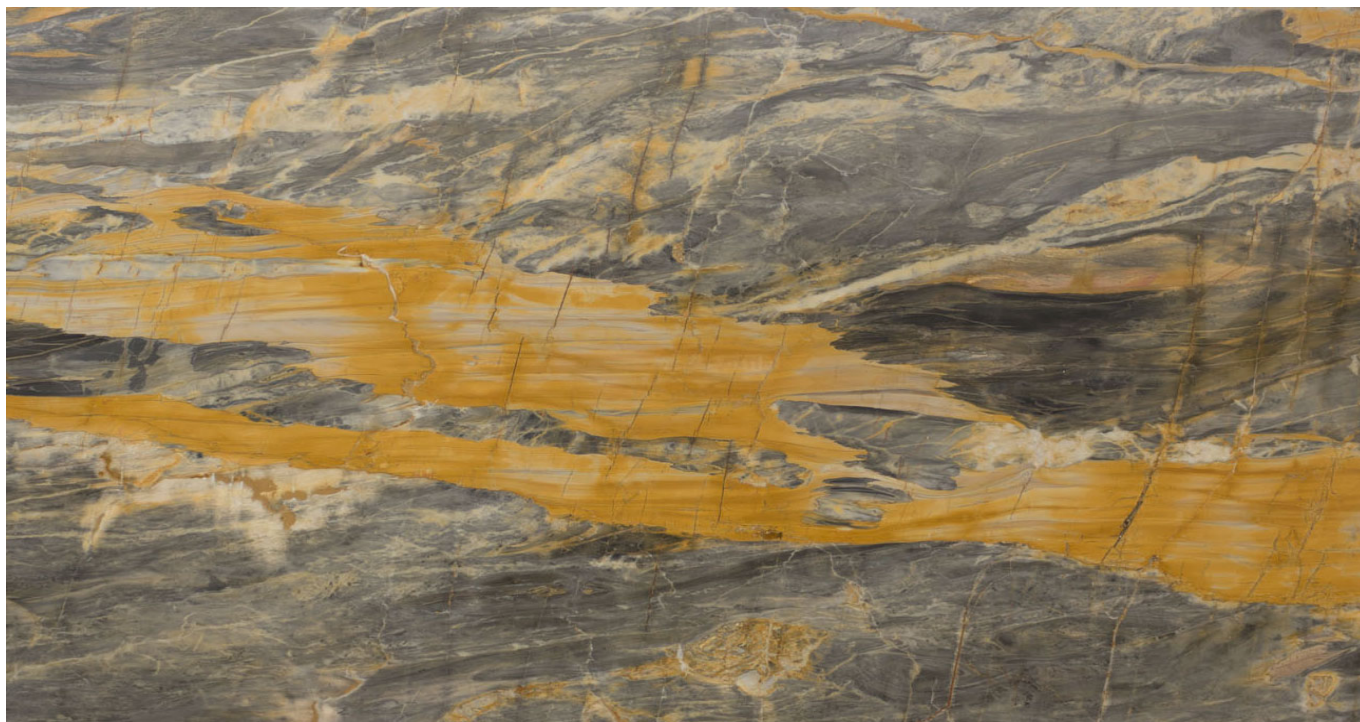

SCHEDA PRODOTTO

ITALIAN RAINBOW

Materiale: $\text{D}\text{c}\text{e}\text{N}\text{E}\text{D}^{\circ}\text{D}\frac{1}{4}\text{D}\frac{3}{4}\text{N}\text{E}$

Colore: $\text{D}_j\text{D}\bullet\text{D}$ $\text{D}\ll\text{D}^{\text{TM}}$

Blocco di riferimento: ME0543-15

Lastre totali: 3

Metri quadri totali: 17.88

Available material, last update at: 04-02-2025

Features

MATERIAL	FINISH	N°	L	W	THK	M²
ITALIAN RAINBOW	POLISHED	2	317	188	2	11.92
ITALIAN RAINBOW	POLISHED	1	317	188	2	5.96