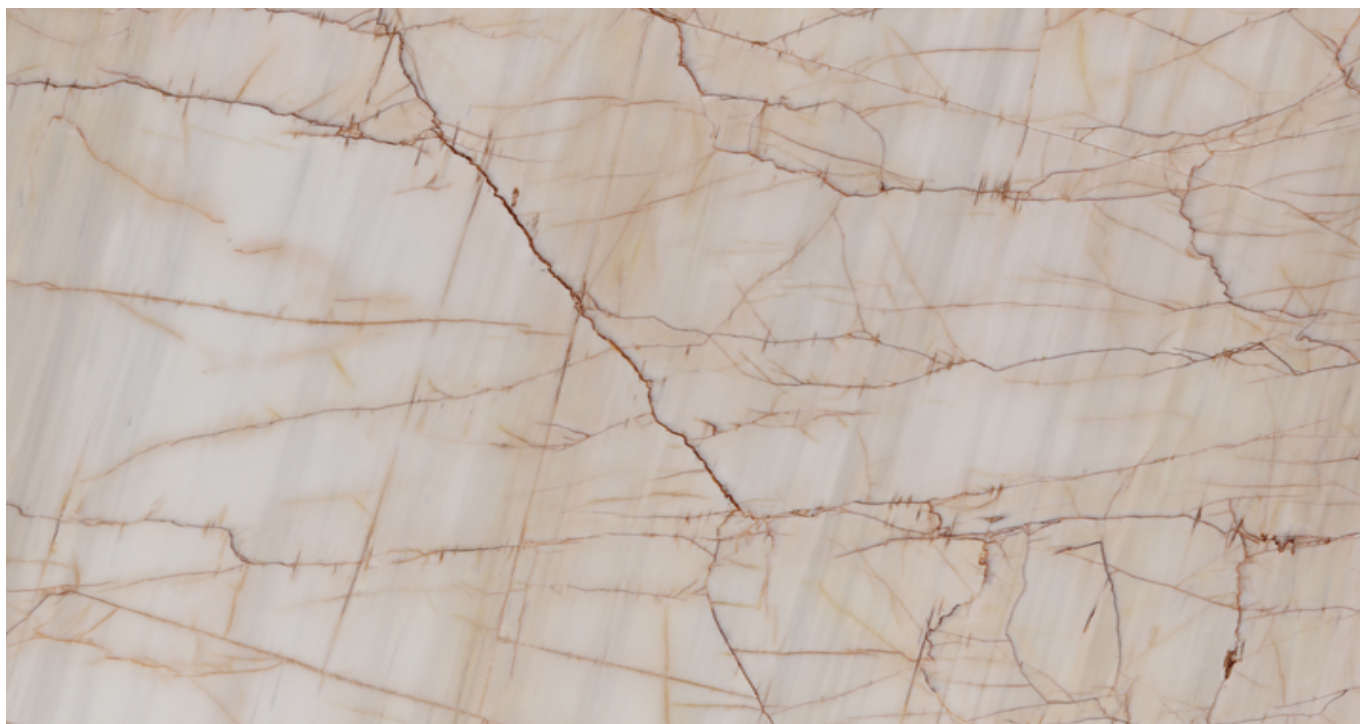

### **GOLDEN SPIDER**

Material: Marble

Color: Yellow

Reference block: ME1076

Total slabs: 7

Total square meters: 23.95

---

Available material, last update at: 11-24-2024