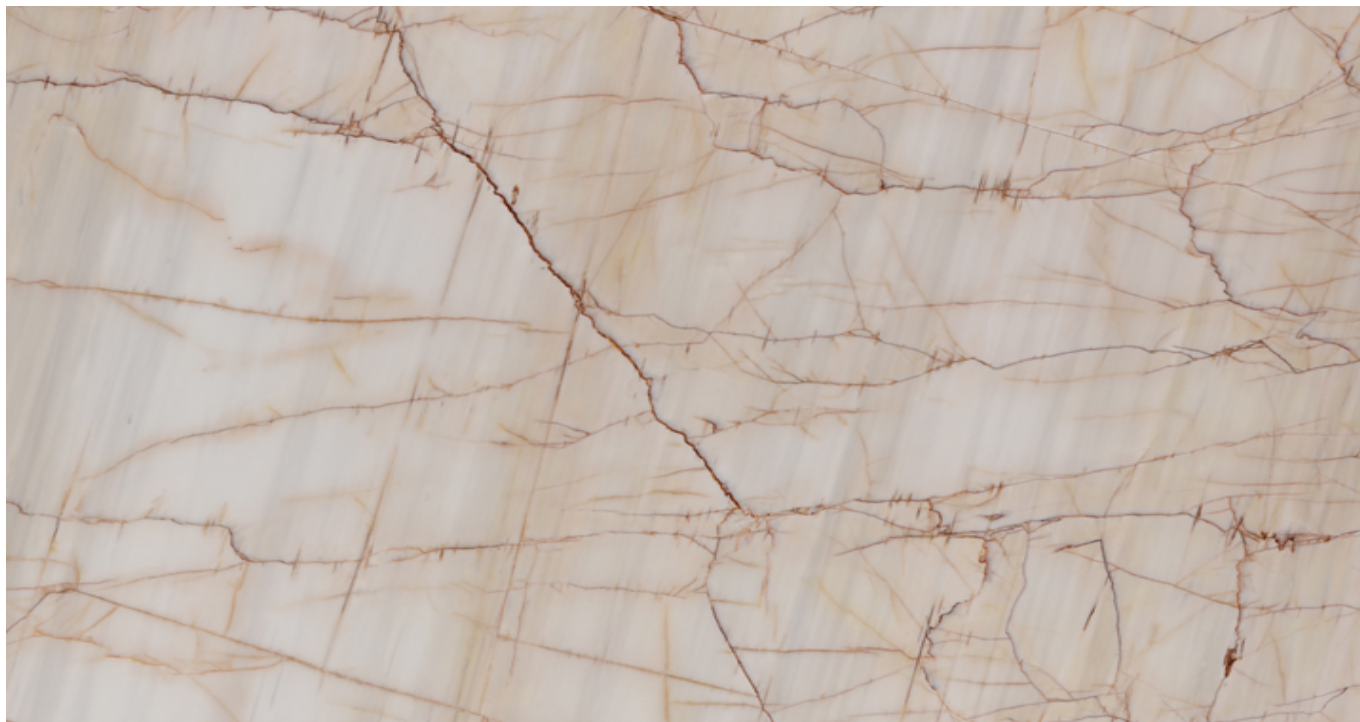

PRODUCT DATA SHEET

GOLDEN SPIDER

Material: Marble

Color: Yellow

Reference block: ME1076

Total slabs: 7

Total square meters: 23.95

Available material, last update at: 04-03-2025

Features

MATERIAL	FINISH	N°	L	W	THK	M²
GOLDEN SPIDER	POLISHED	1	250	140	2	3.5
GOLDEN SPIDER	POLISHED	1	250	140	2	3.5
GOLDEN SPIDER	POLISHED	1	250	137	2	3.43
GOLDEN SPIDER	POLISHED	1	250	135	2	3.38
GOLDEN SPIDER	POLISHED	1	250	135	2	3.38
GOLDEN SPIDER	POLISHED	1	250	135	2	3.38
GOLDEN SPIDER	POLISHED	1	250	135	2	3.38