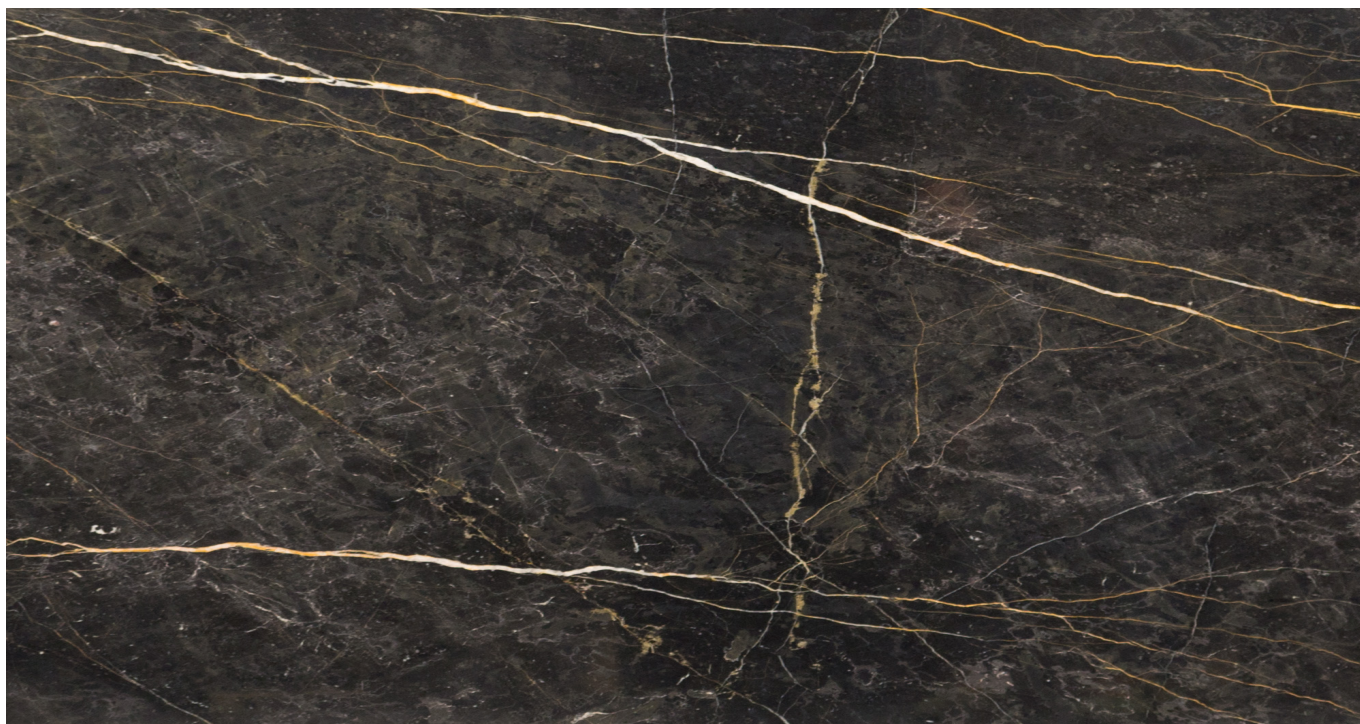

PRODUCT DATA SHEET

NERO PORT LAURENT

Material: Marble

Color: Black

Reference block: ME1135

Total slabs: 26

Total square meters: 46.36

Available material, last update at: 04-05-2025

Features

MATERIAL	FINISH	N°	L	W	THK	M²
NERO PORT LAURENT	POLISHED	1	120	110	2	1.32
NERO PORT LAURENT	POLISHED	1	160	120	2	1.92
NERO PORT LAURENT	POLISHED	1	155	120	2	1.86
NERO PORT LAURENT	POLISHED	1	155	120	2	1.86
NERO PORT LAURENT	POLISHED	1	155	120	2	1.86
NERO PORT LAURENT	POLISHED	1	155	120	2	1.86
NERO PORT LAURENT	POLISHED	1	155	120	2	1.86
NERO PORT LAURENT	POLISHED	1	155	120	2	1.86
NERO PORT LAURENT	POLISHED	1	155	120	2	1.86
NERO PORT LAURENT	POLISHED	1	130	120	2	1.56
NERO PORT LAURENT	POLISHED	1	150	115	2	1.73
NERO PORT LAURENT	POLISHED	1	140	110	2	1.54
NERO PORT LAURENT	POLISHED	1	150	115	2	1.73
NERO PORT LAURENT	POLISHED	1	150	115	2	1.73
NERO PORT LAURENT	POLISHED	1	150	115	2	1.73