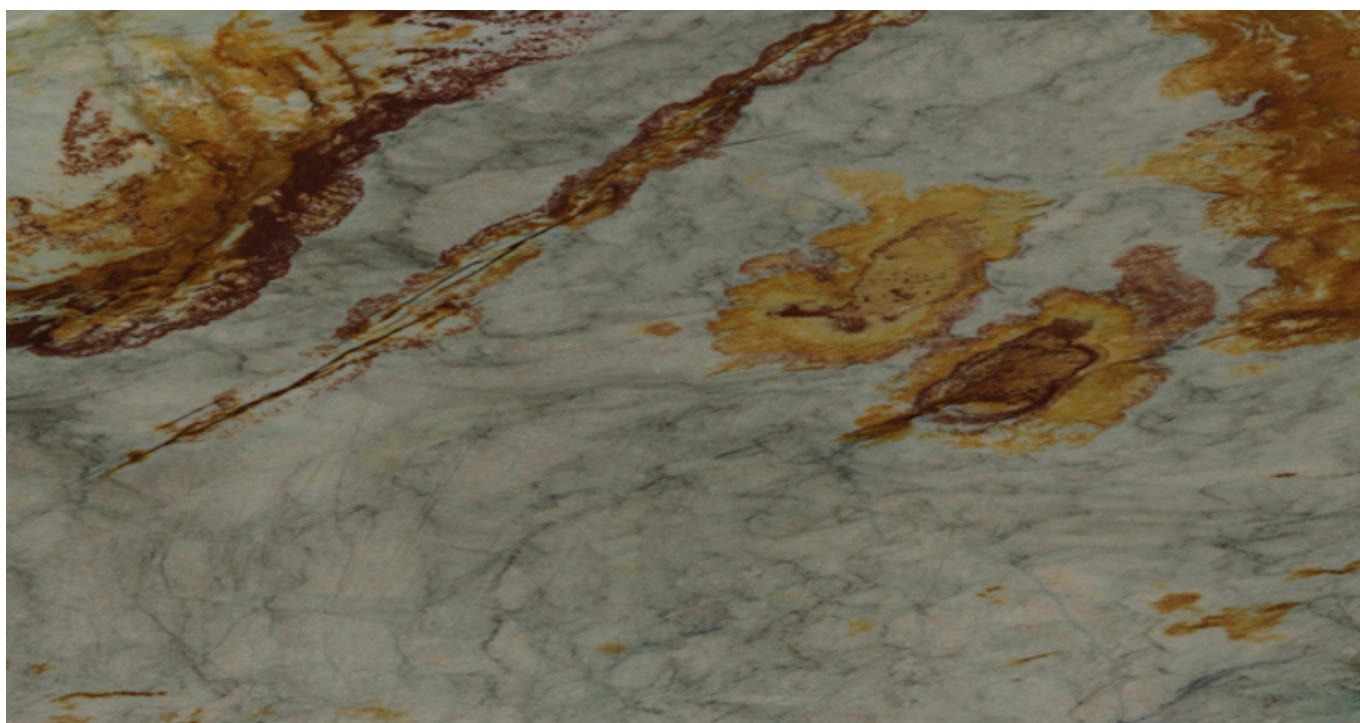

PRODUCT DATA SHEET

NEW BLUE LOUISE

Material: Quartzite

Color: Green

Reference block: ME0379-14

Total slabs: 20

Total square meters: 93.26

Brazilian Quartzite. The background has a still mix of metallic green and grey and on the surface moves a colored veining in red, orange, yellow and green. Architects and Designers love this quartzite for unique project, once in a lifetime, for great book match work.

Available material, last update at: 12-19-2024

Features

MATERIAL	FINISH	N°	L	W	THK	M²
NEW BLUE LOUISE	POLISHED	1	302	158	2	4.77
NEW BLUE LOUISE	POLISHED	1	303	158	2	4.79
NEW BLUE LOUISE	POLISHED	1	303	158	2	4.79
NEW BLUE LOUISE	POLISHED	1	303	158	2	4.79
NEW BLUE LOUISE	POLISHED	1	303	158	2	4.79
NEW BLUE LOUISE	POLISHED	1	303	158	2	4.79
NEW BLUE LOUISE	POLISHED	1	303	158	2	4.79
NEW BLUE LOUISE	POLISHED	1	246	158	2	3.89
NEW BLUE LOUISE	POLISHED	1	300	158	2	4.74
NEW BLUE LOUISE	POLISHED	1	300	158	3	4.74
NEW BLUE LOUISE	POLISHED	1	300	158	3	4.74
NEW BLUE LOUISE	POLISHED	1	302	158	2	4.77
NEW BLUE LOUISE	POLISHED	1	285	120	2,5	3.42
NEW BLUE LOUISE	POLISHED	1	302	158	2	4.77
NEW BLUE LOUISE	POLISHED	1	302	158	2	4.77

NEW BLUE LOUISE	POLISHED	1	302	158	2	4.77
NEW BLUE LOUISE	POLISHED	1	302	158	2	4.77
NEW BLUE LOUISE	POLISHED	1	303	158	2	4.79
NEW BLUE LOUISE	POLISHED	1	303	158	2	4.79
NEW BLUE LOUISE	POLISHED	1	303	158	2	4.79
