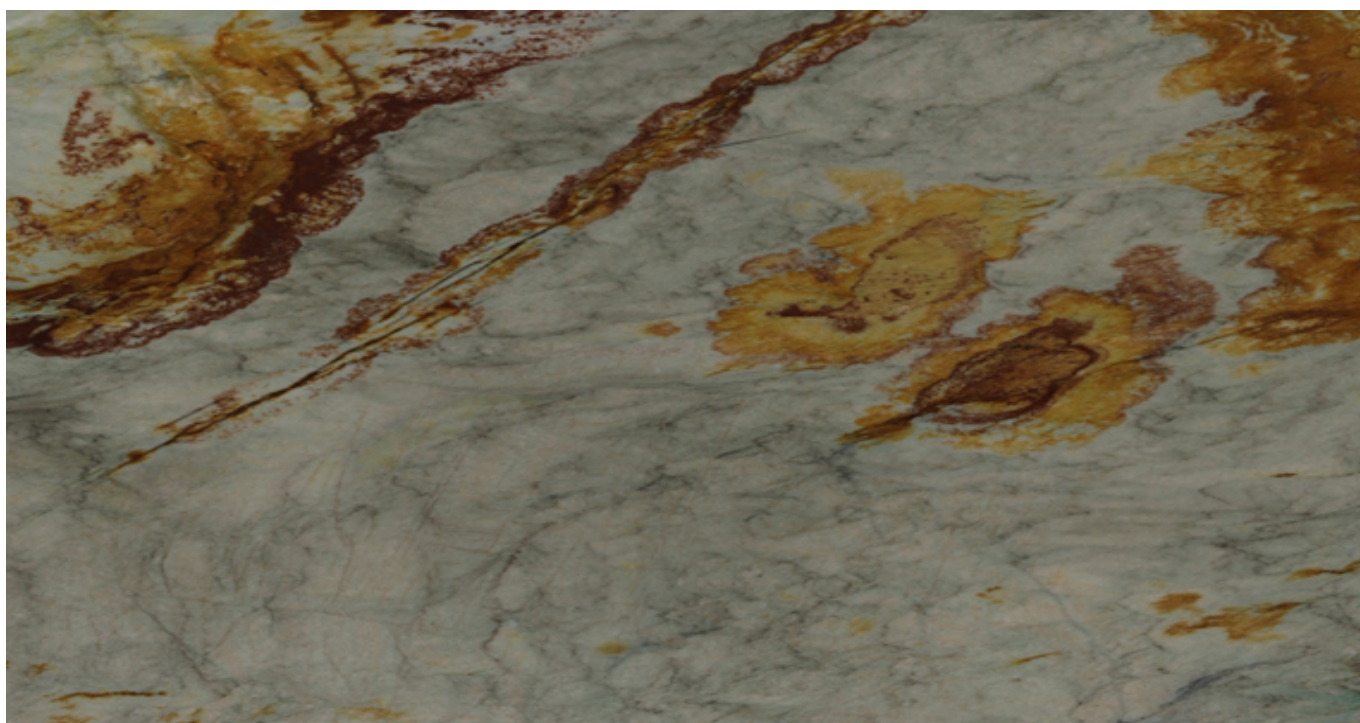

PRODUCT DATA SHEET

NEW BLUE LOUISE

Material: Quartzite

Color: Green

Reference block: ME0379-14

Total slabs: 20

Total square meters: 93.26

Brazilian Quartzite. The background has a still mix of metallic green and grey and on the surface moves a colored veining in red, orange, yellow and green. Architects and Designers love this quartzite for unique project, once in a lifetime, for great book match work.

Available material, last update at: 04-03-2025

Features

MATERIAL	FINISH	N°	L	W	THK	M²
NEW BLUE LOUISE	POLISHED	1	302	158	2	4.77
NEW BLUE LOUISE	POLISHED	1	303	158	2	4.79
NEW BLUE LOUISE	POLISHED	1	303	158	2	4.79
NEW BLUE LOUISE	POLISHED	1	303	158	2	4.79
NEW BLUE LOUISE	POLISHED	1	303	158	2	4.79
NEW BLUE LOUISE	POLISHED	1	303	158	2	4.79
NEW BLUE LOUISE	POLISHED	1	303	158	2	4.79
NEW BLUE LOUISE	POLISHED	1	246	158	2	3.89
NEW BLUE LOUISE	POLISHED	1	300	158	2	4.74
NEW BLUE LOUISE	POLISHED	1	300	158	3	4.74
NEW BLUE LOUISE	POLISHED	1	300	158	3	4.74
NEW BLUE LOUISE	POLISHED	1	302	158	2	4.77
NEW BLUE LOUISE	POLISHED	1	285	120	2,5	3.42
NEW BLUE LOUISE	POLISHED	1	302	158	2	4.77
NEW BLUE LOUISE	POLISHED	1	302	158	2	4.77

NEW BLUE LOUISE	POLISHED	1	302	158	2	4.77
NEW BLUE LOUISE	POLISHED	1	302	158	2	4.77
NEW BLUE LOUISE	POLISHED	1	303	158	2	4.79
NEW BLUE LOUISE	POLISHED	1	303	158	2	4.79
NEW BLUE LOUISE	POLISHED	1	303	158	2	4.79
