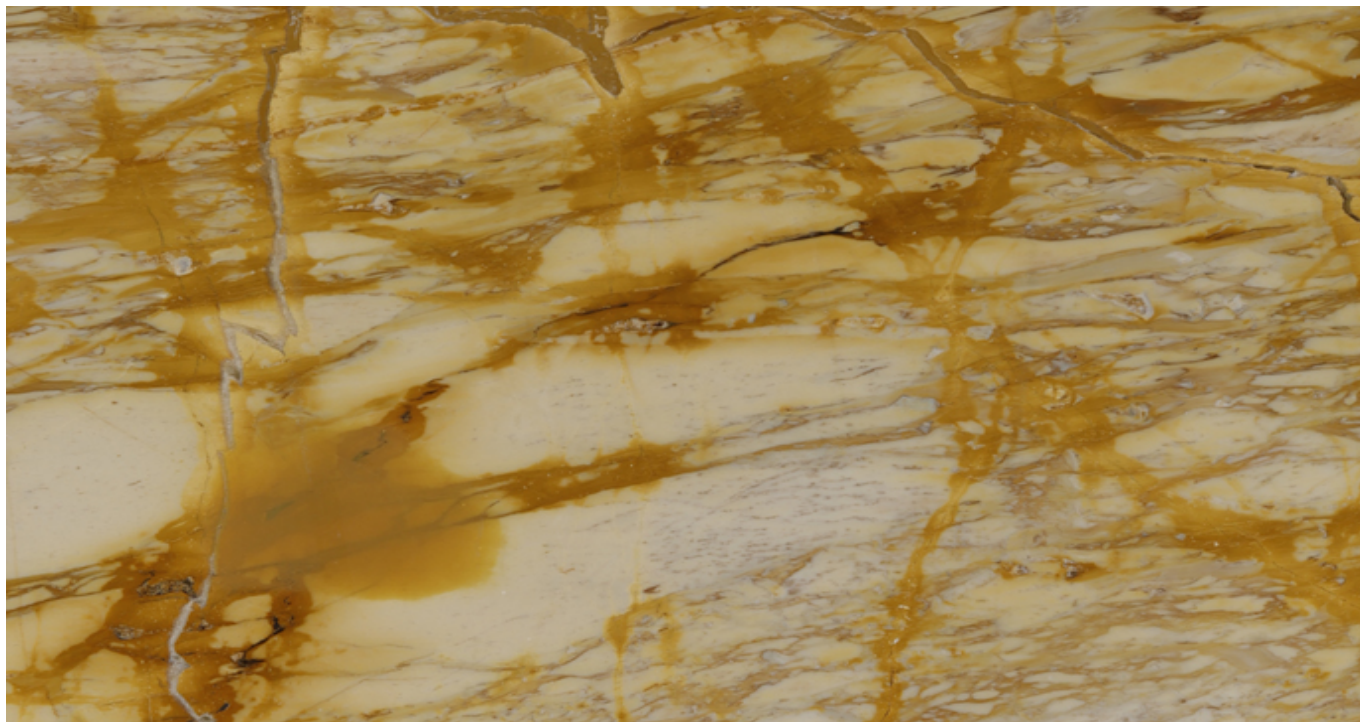

PRODUCT DATA SHEET

GIALLO SIENA

Material: Marble

Color: Yellow

Reference block: ME0779-17

Total slabs: 1

Total square meters: 3.47

Available material, last update at: 04-03-2025

Features

MATERIAL	FINISH	N°	L	W	THK	M²
GIALLO SIENA	POLISHED	1	210	165	2	3.47
