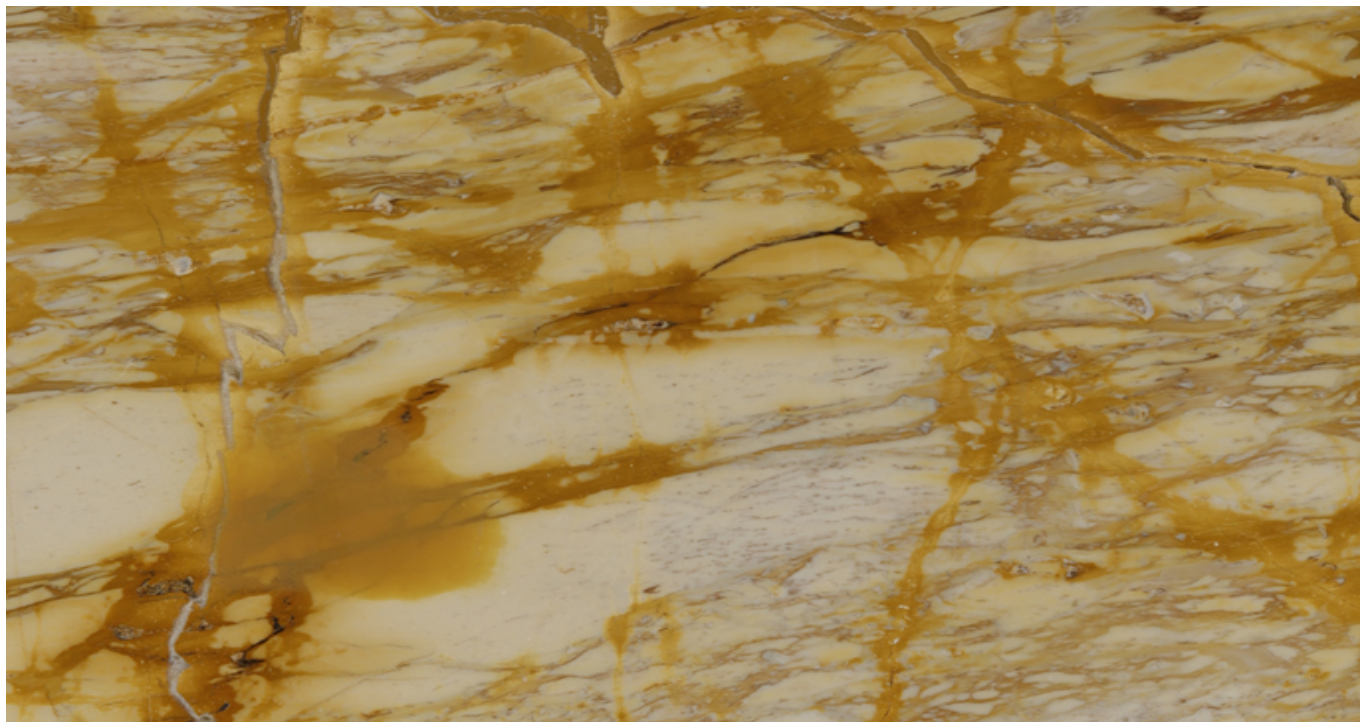

PRODUCT DATA SHEET

GIALLO SIENA

Material: Marble

Color: Yellow

Reference block: ME0779-17

Total slabs: 2

Total square meters: 9.1

Available material, last update at: 11-24-2024

Features

MATERIAL	FINISH	N°	L	W	THK	M²
GIALLO SIENA	POLISHED	1	290	194	2	5.63
GIALLO SIENA	POLISHED	1	210	165	2	3.47