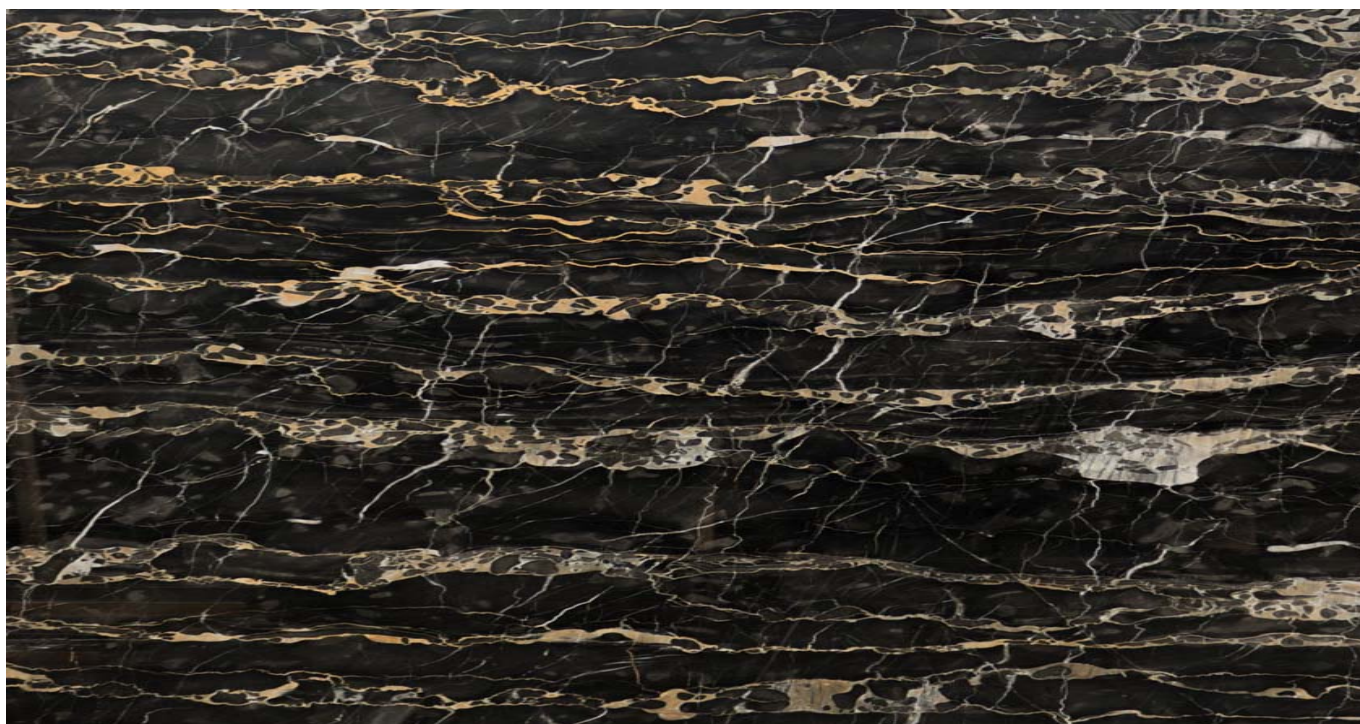

PRODUCT DATA SHEET

NERO PORTORO EXTRA

Material: Marble

Color: Black

Reference block: ME0788-17

Total slabs: 2

Total square meters: 6.75

Italian marble coming from the Liguria region. The Italian excellence when we talk of elegance. It shows with a chic black background adorned by shining gold veins, very intense and bright. It is highly required by the most famous Architects and Designers all over the world in order to create original and unique interior décor. You find this material inside luxury yachts, private and commercial residences. It is stunning worked in book matched features also with a reduced thickness of 1cm with honeycomb application.