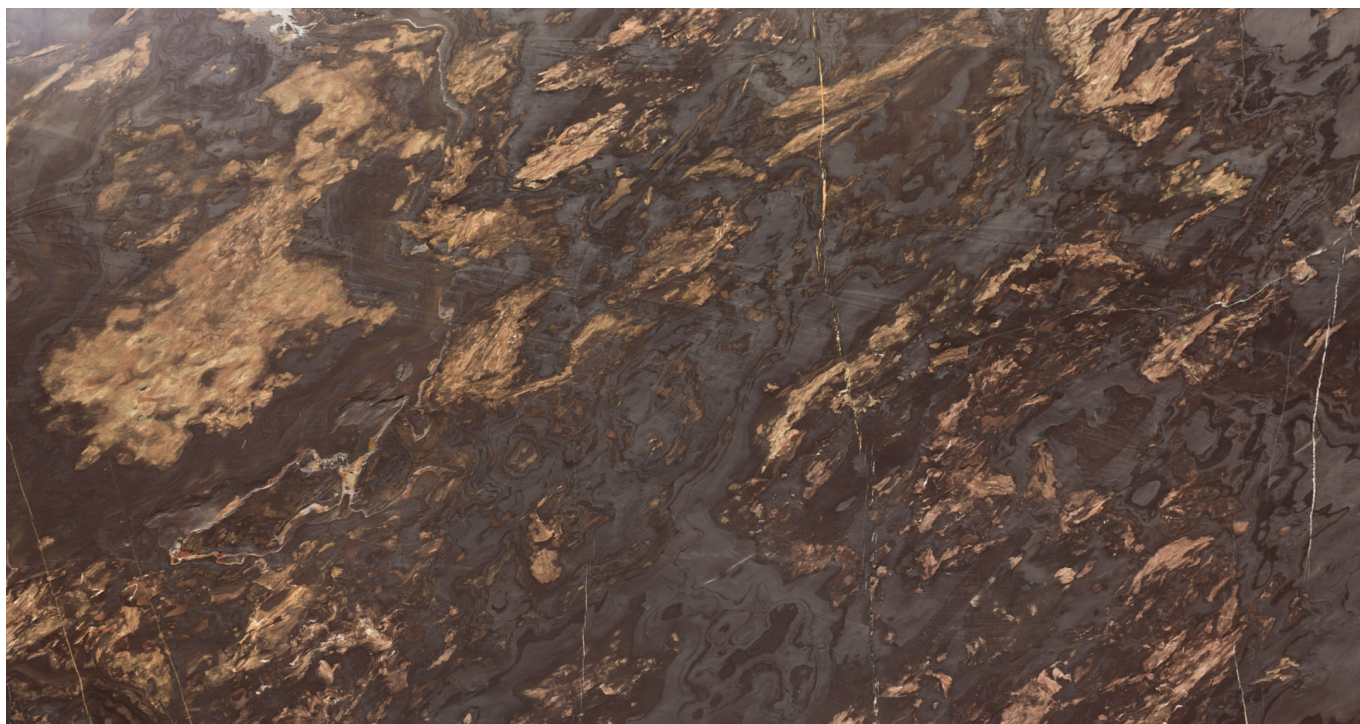

PRODUCT DATA SHEET

SEQUOIA

Material: Quartzite

Color: Brown

Reference block: ME0777-17

Total slabs: 4

Total square meters: 12.34

Available material, last update at: 12-18-2024

Features

MATERIAL	FINISH	N°	L	W	THK	M²
SEQUOIA	POLISHED	1	180	120	2	2.16
SEQUOIA	POLISHED	2	180	185	2	6.66
SEQUOIA	POLISHED	1	190	185	2	3.52