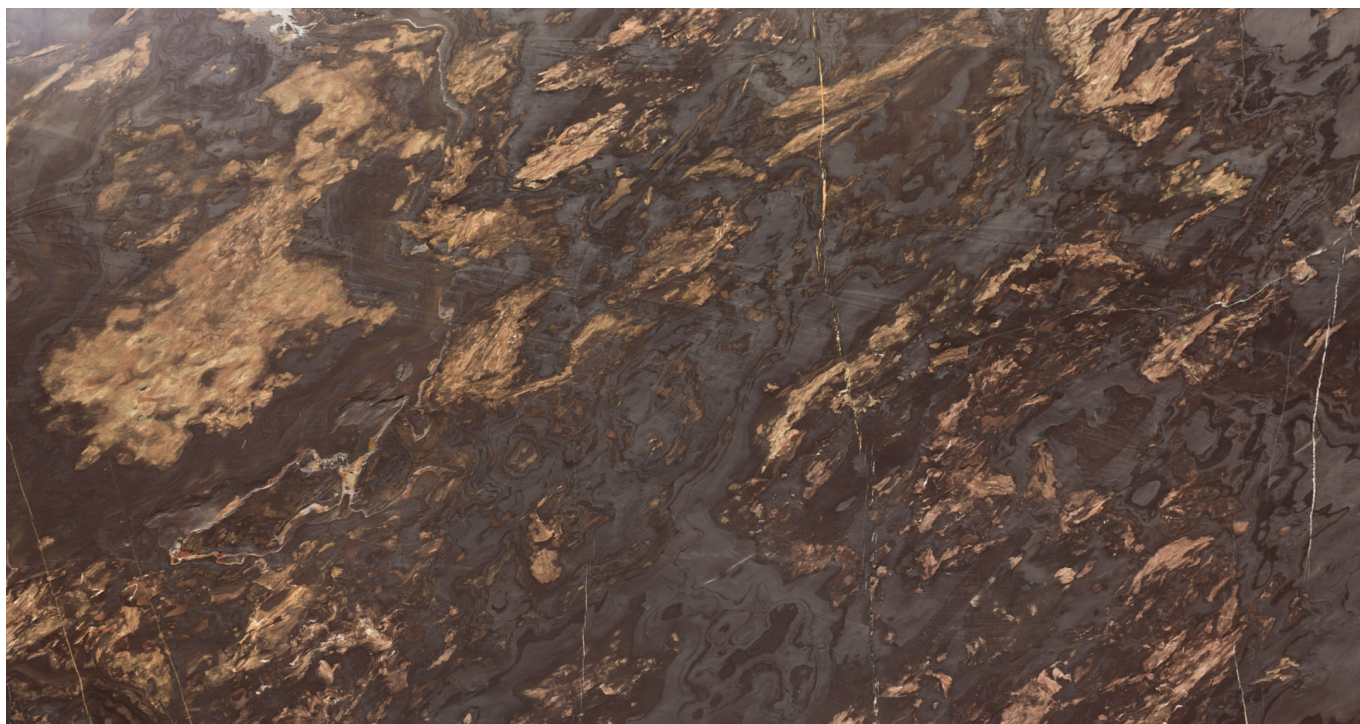

PRODUCT DATA SHEET

SEQUOIA

Material: Quartzite

Color: Brown

Reference block: ME0777-17

Total slabs: 4

Total square meters: 12.34

Available material, last update at: 04-03-2025

Features

| MATERIAL | FINISH | N° | L | W | THK | M² |
|-----------------|---------------|-----------|----------|----------|------------|----------------------|
| SEQUOIA | POLISHED | 1 | 180 | 120 | 2 | 2.16 |
| SEQUOIA | POLISHED | 2 | 180 | 185 | 2 | 6.66 |
| SEQUOIA | POLISHED | 1 | 190 | 185 | 2 | 3.52 |