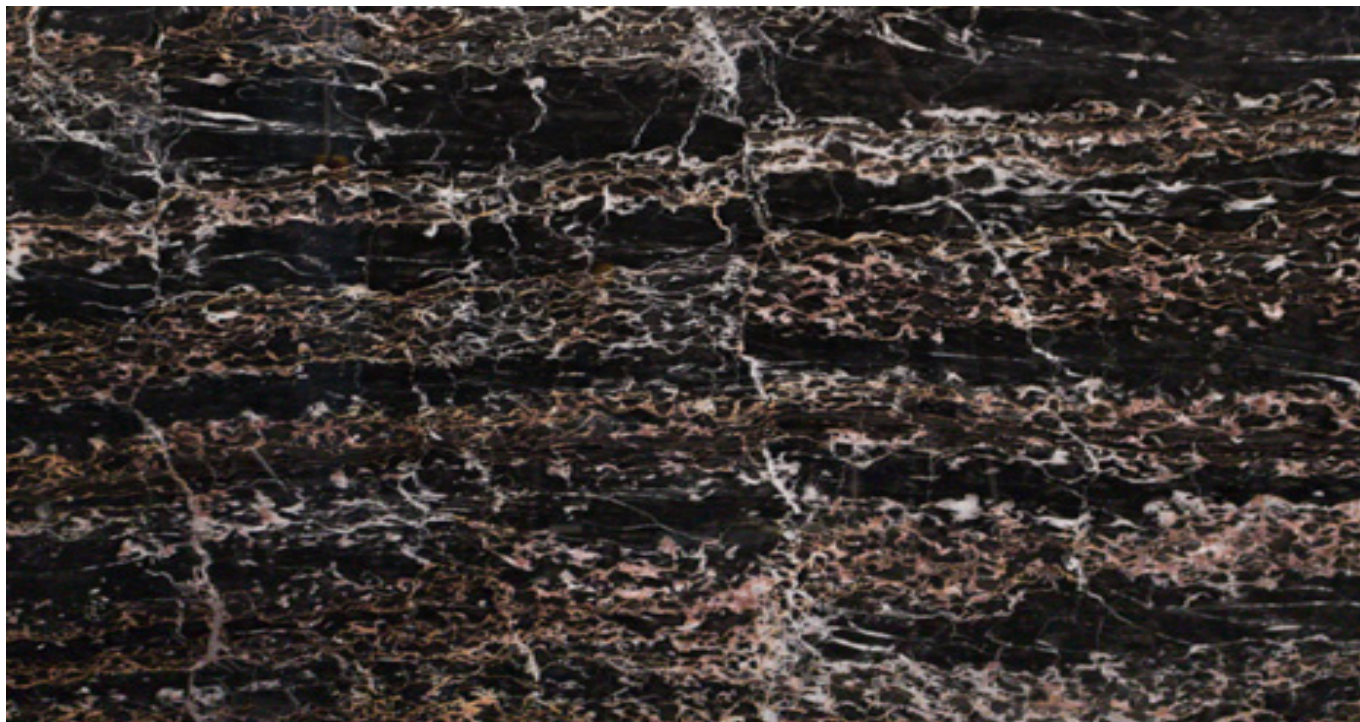

PRODUCT DATA SHEET

NERO PORTORO COMMERCIALE

Material: Marble

Color: Black

Reference block: ME0347-14

Total slabs: 3

Total square meters: 14.65

Available material, last update at: 12-19-2024

Features

MATERIAL	FINISH	N°	L	W	THK	M²
NERO PORTORO COMMERCIALE	POLISHED	3	296	165	3	14.65
