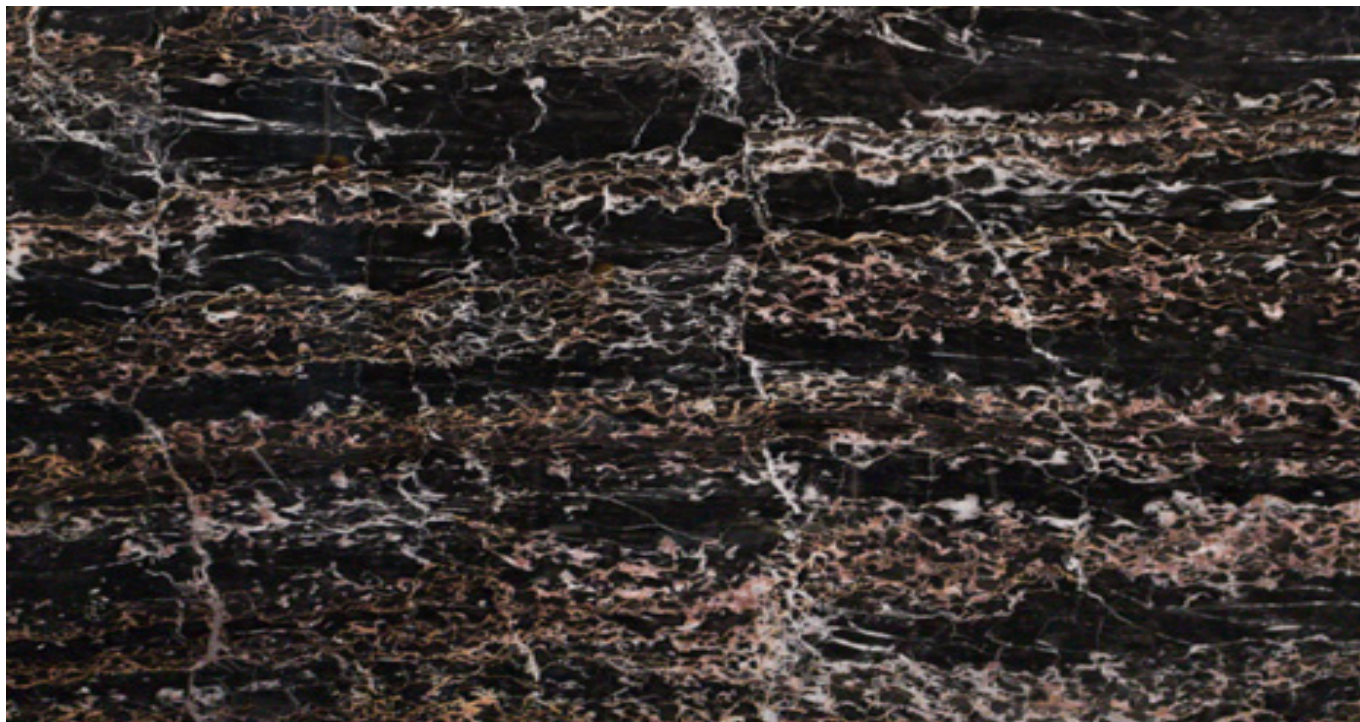

PRODUCT DATA SHEET

NERO PORTORO COMMERCIALE

Material: Marble

Color: Black

Reference block: ME0347-14

Total slabs: 3

Total square meters: 14.65

Available material, last update at: 04-03-2025

Features

MATERIAL	FINISH	N°	L	W	THK	M²
NERO PORTORO COMMERCIALE	POLISHED	3	296	165	3	14.65
