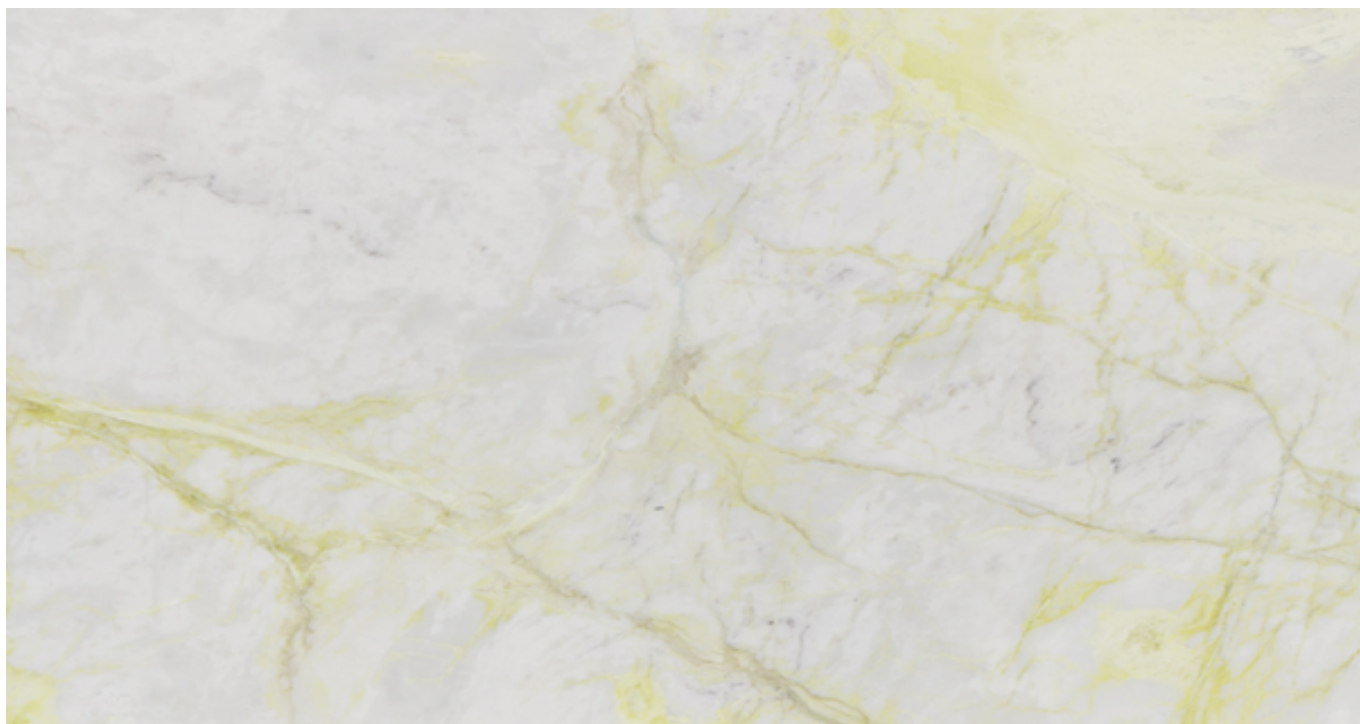

PRODUCT DATA SHEET

LUMINOUS

Material: Marble

Color: White

Reference block: ME1210

Total slabs: 18

Total square meters: 87.98

Available material, last update at: 12-19-2024

Features

MATERIAL	FINISH	N°	L	W	THK	M²
LUMINOUS	POLISHED	1	303	163	2	4.94
LUMINOUS	POLISHED	1	301	163	2	4.91
LUMINOUS	POLISHED	1	301	163	2	4.91
LUMINOUS	POLISHED	1	301	163	2	4.91
LUMINOUS	POLISHED	1	298	163	2	4.86
LUMINOUS	POLISHED	1	299	163	2	4.87
LUMINOUS	POLISHED	1	299	159	2	4.75
LUMINOUS	POLISHED	1	301	162	2	4.88
LUMINOUS	POLISHED	1	301	160	2	4.82
LUMINOUS	POLISHED	1	297	160	2	4.75
LUMINOUS	POLISHED	1	302	163	2	4.92
LUMINOUS	POLISHED	1	304	163	2	4.96
LUMINOUS	POLISHED	1	302	163	2	4.92
LUMINOUS	POLISHED	1	302	163	2	4.92
LUMINOUS	POLISHED	1	302	163	2	4.92