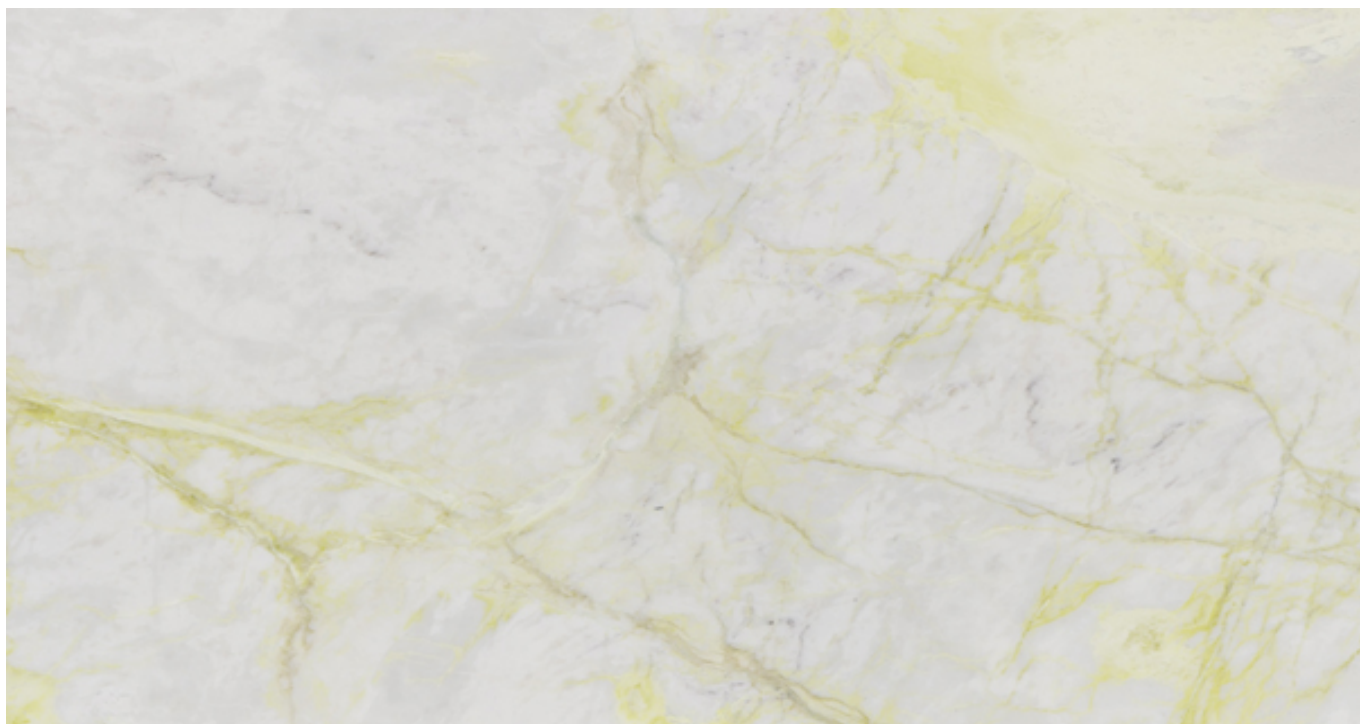

### **LUMINOUS**

Material: Marble

Color: White

Reference block: ME1210

Total slabs: 12

Total square meters: 58.4

---

Available material, last update at: 04-03-2025