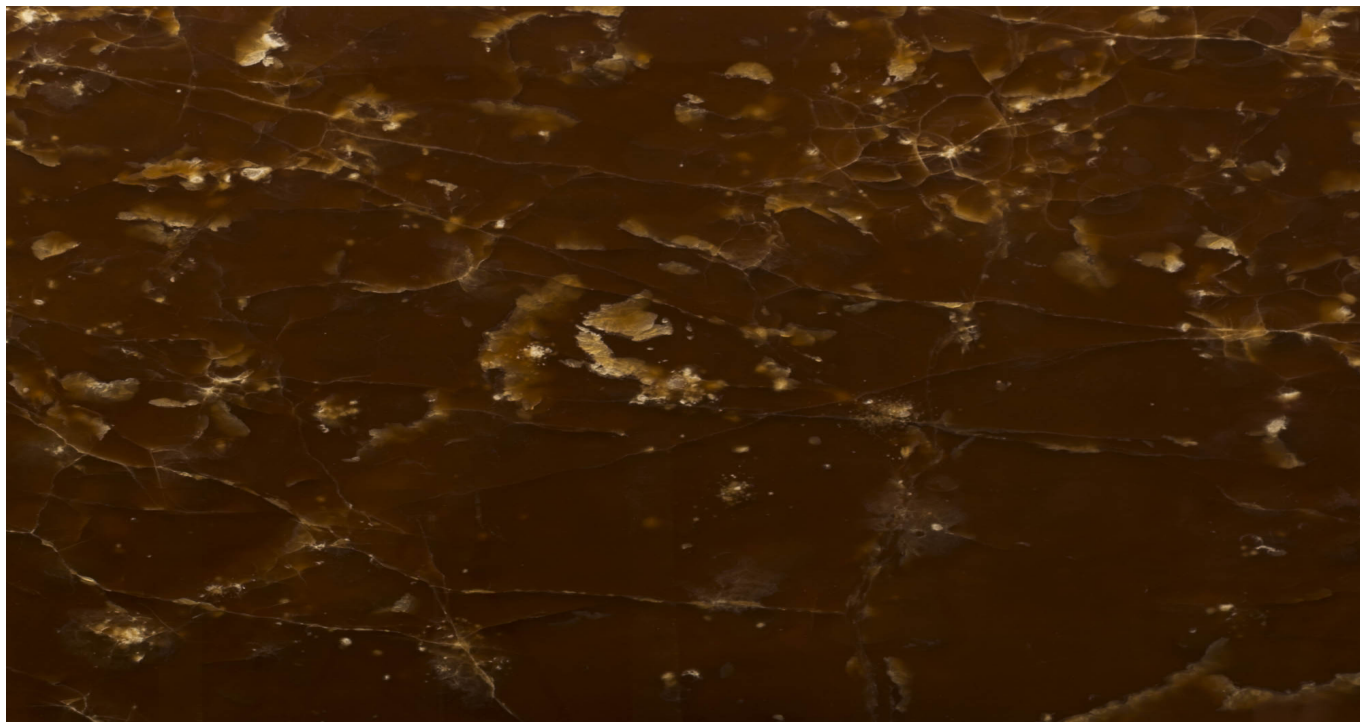

PRODUCT DATA SHEET

ONICE COCA COLA

Material: Onyx

Color: Brown

Reference block: ME1234

Total slabs: 5

Total square meters: 11.08

Available material, last update at: 12-19-2024

Features

MATERIAL	FINISH	N°	L	W	THK	M²
ONICE COCA COLA	POLISHED	1	200	50	2	1
ONICE COCA COLA	POLISHED	1	210	120	2	2.52
ONICE COCA COLA	POLISHED	1	210	120	2	2.52
ONICE COCA COLA	POLISHED	1	210	120	2	2.52
ONICE COCA COLA	POLISHED	1	210	120	2	2.52