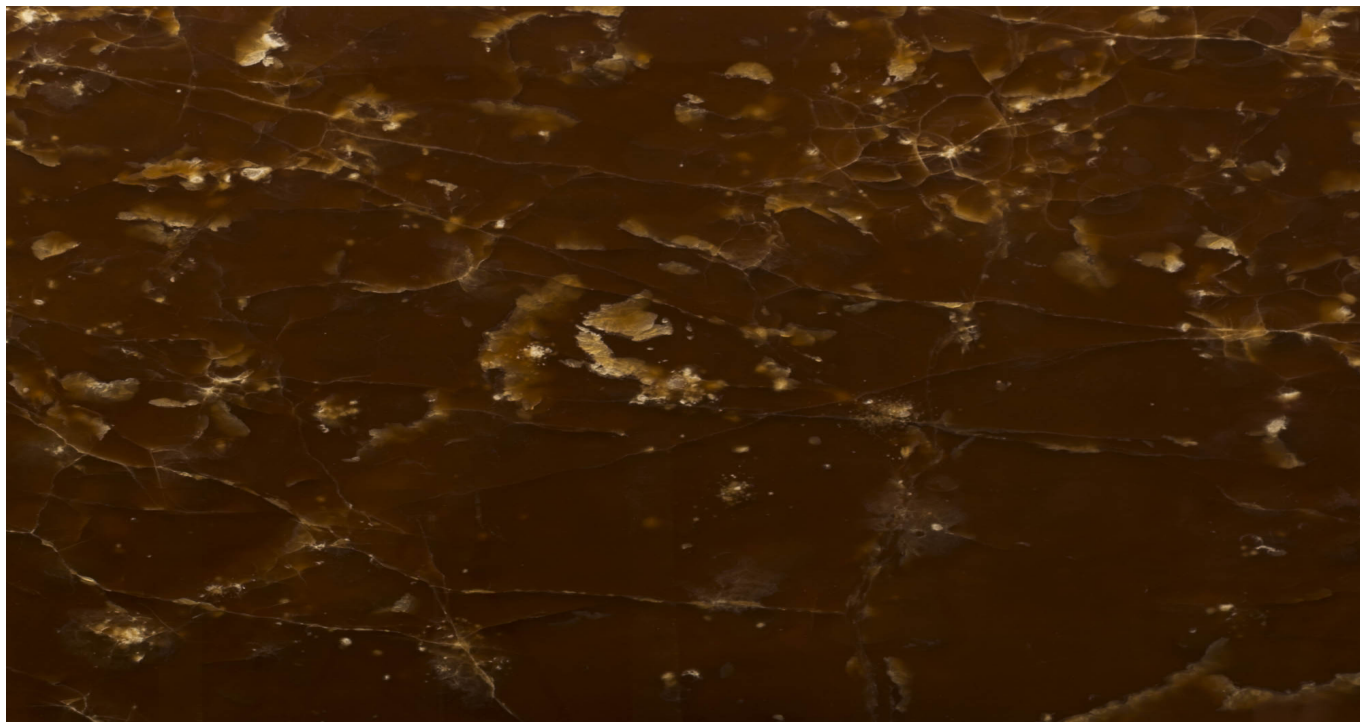

PRODUCT DATA SHEET

ONICE COCA COLA

Material: Onyx

Color: Brown

Reference block: ME1234

Total slabs: 5

Total square meters: 11.08

Available material, last update at: 04-03-2025

Features

MATERIAL	FINISH	N°	L	W	THK	M²
ONICE COCA COLA	POLISHED	1	200	50	2	1
ONICE COCA COLA	POLISHED	1	210	120	2	2.52
ONICE COCA COLA	POLISHED	1	210	120	2	2.52
ONICE COCA COLA	POLISHED	1	210	120	2	2.52
ONICE COCA COLA	POLISHED	1	210	120	2	2.52