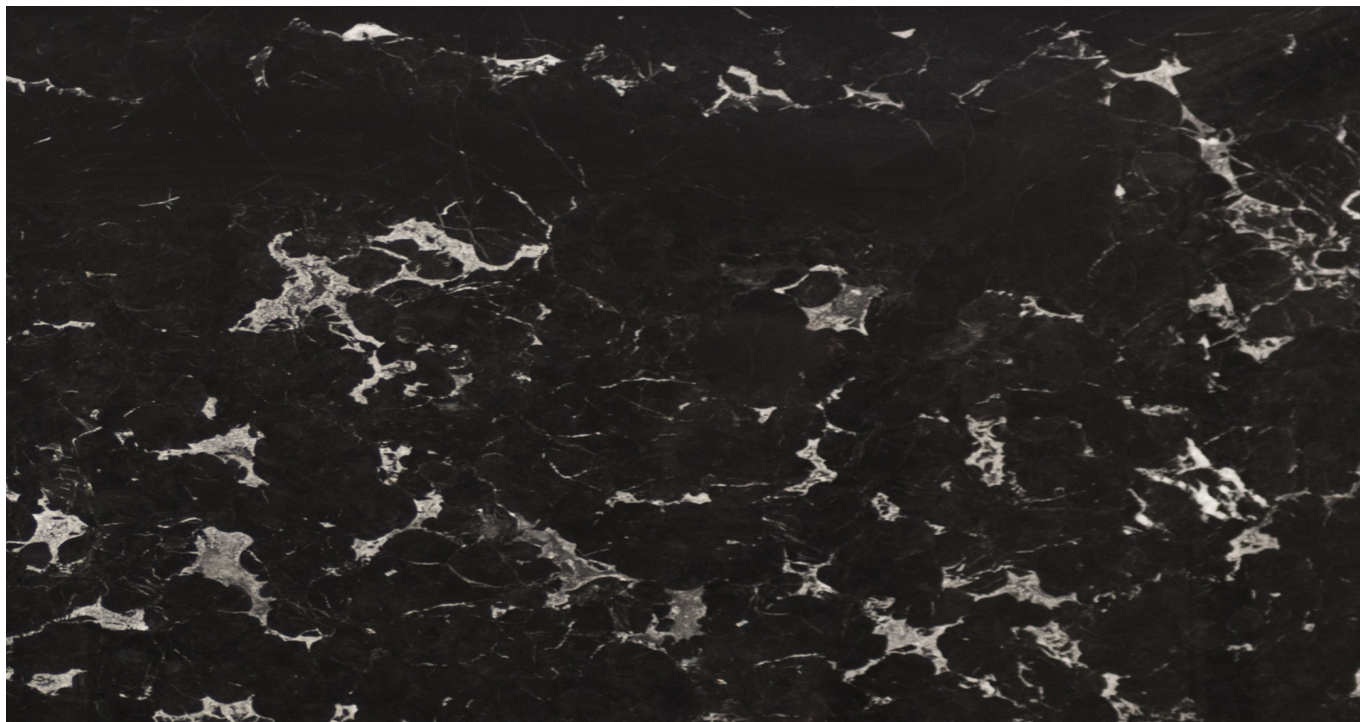

PRODUCT DATA SHEET

PRESTIGE BLACK

Material: Marble

Color: Black

Reference block: ME1190

Total slabs: 58

Total square meters: 358.1

Available material, last update at: 04-04-2025

Features

MATERIAL	FINISH	N°	L	W	THK	M²
PRESTIGE BLACK	POLISHED	1	260	150	2	3.9
PRESTIGE BLACK	POLISHED	1	312	193	2	6.02
PRESTIGE BLACK	POLISHED	1	312	191	2	5.96
PRESTIGE BLACK	POLISHED	1	331	193	2	6.39
PRESTIGE BLACK	POLISHED	1	331	193	2	6.39
PRESTIGE BLACK	POLISHED	1	335	193	2	6.47
PRESTIGE BLACK	POLISHED	1	335	193	2	6.47
PRESTIGE BLACK	POLISHED	1	335	193	2	6.47
PRESTIGE BLACK	POLISHED	1	335	193	2	6.47
PRESTIGE BLACK	POLISHED	1	335	193	2	6.47
PRESTIGE BLACK	POLISHED	1	335	193	2	6.47
PRESTIGE BLACK	POLISHED	1	335	193	2	6.47
PRESTIGE BLACK	POLISHED	1	193	178	2	3.44
PRESTIGE BLACK	POLISHED	1	333	191	2	6.36
PRESTIGE BLACK	POLISHED	1	317	194	2	6.15
PRESTIGE BLACK	POLISHED	1	317	194	2	6.15