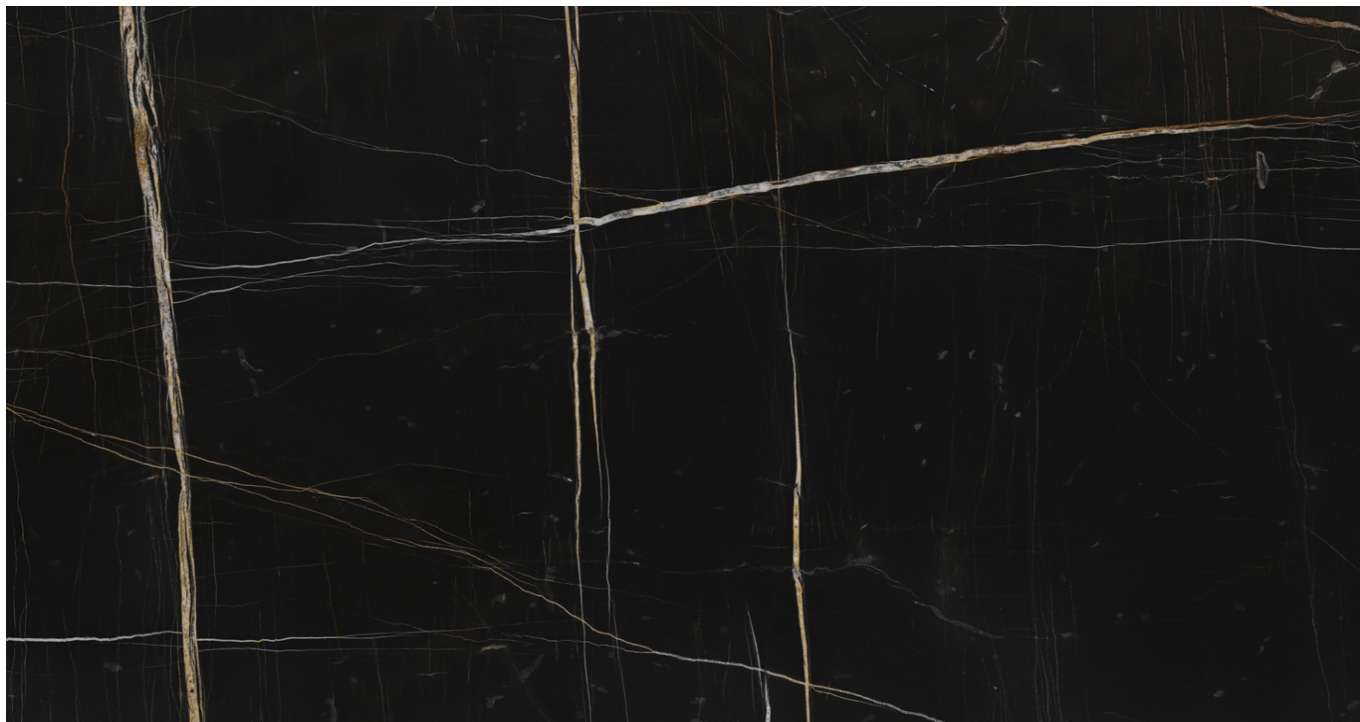

### **SAHARA NOIR**

Material: Marble

Color: Black

Reference block: ME1270

Total slabs: 23

Total square meters: 124.65

---

Available material, last update at: 03-29-2025