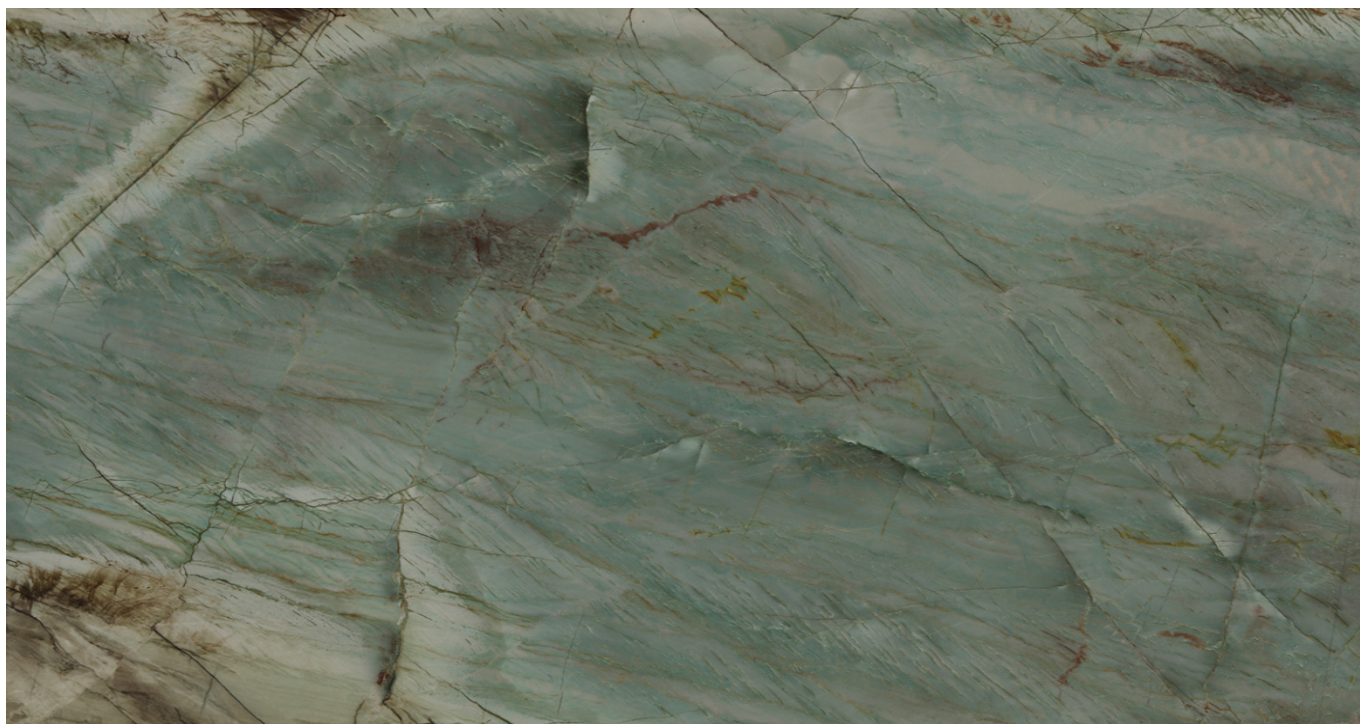

SCHEDA PRODOTTO

BOTANIC GREEN

Materiale: **ĐšĐ²Đ°Ñ€Ñ†Đ,Ñ,**

Colore: **Đ—Đ•Đ›Đ•Đ•Đ«Đ™**

Blocco di riferimento: ME1310

Lastre totali: 18

Metri quadri totali: 87.19