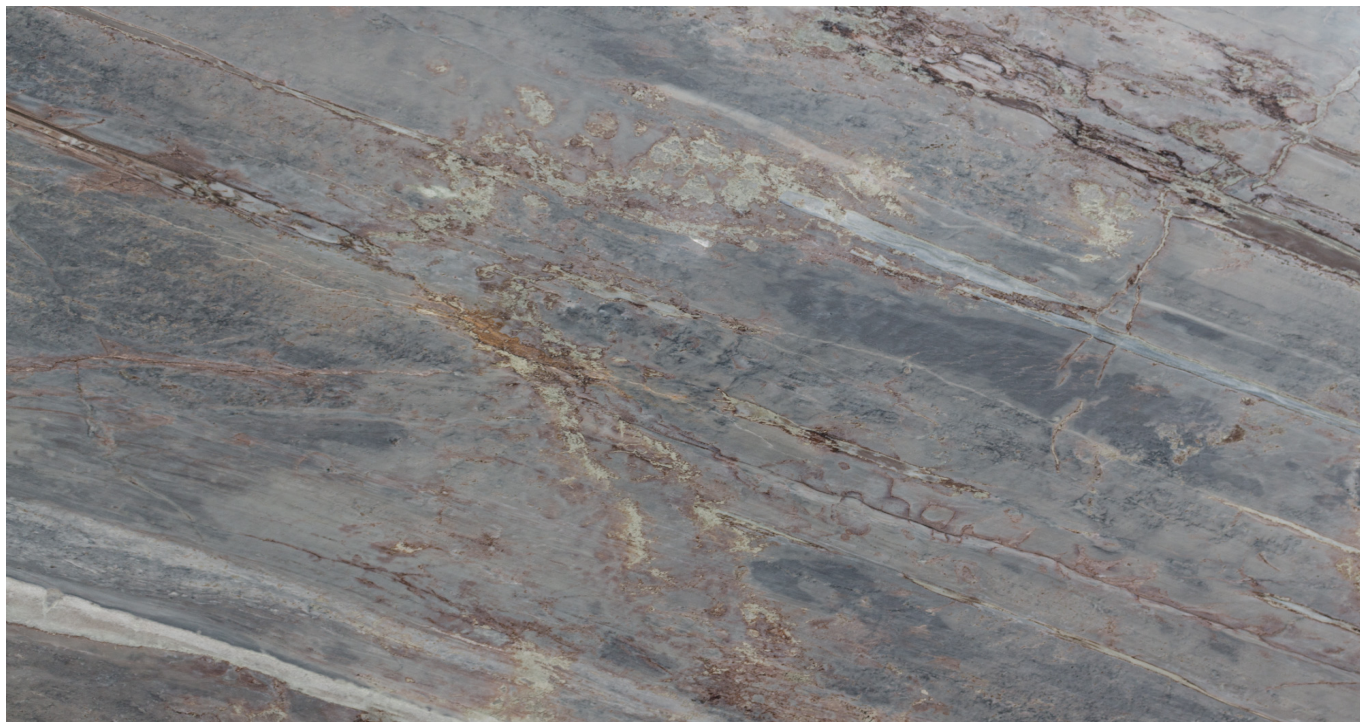

PRODUCT DATA SHEET

EVELYN BLUE

Material: Quartzite

Color: Blue

Reference block: ME0722

Total slabs: 7

Total square meters: 36.07

Available material, last update at: 04-03-2025

Features

MATERIAL	FINISH	N°	L	W	THK	M²
EVELYN BLUE	POLISHED	1	304	190	2	5.78
EVELYN BLUE	POLISHED	1	304	194	2	5.9
EVELYN BLUE	POLISHED	1	290	190	2	5.51
EVELYN BLUE	POLISHED	1	304	190	2	5.78
EVELYN BLUE	POLISHED	1	304	190	2	5.78
EVELYN BLUE	POLISHED	1	180	180	2	3.24
EVELYN BLUE	POLISHED	1	300	136	2	4.08