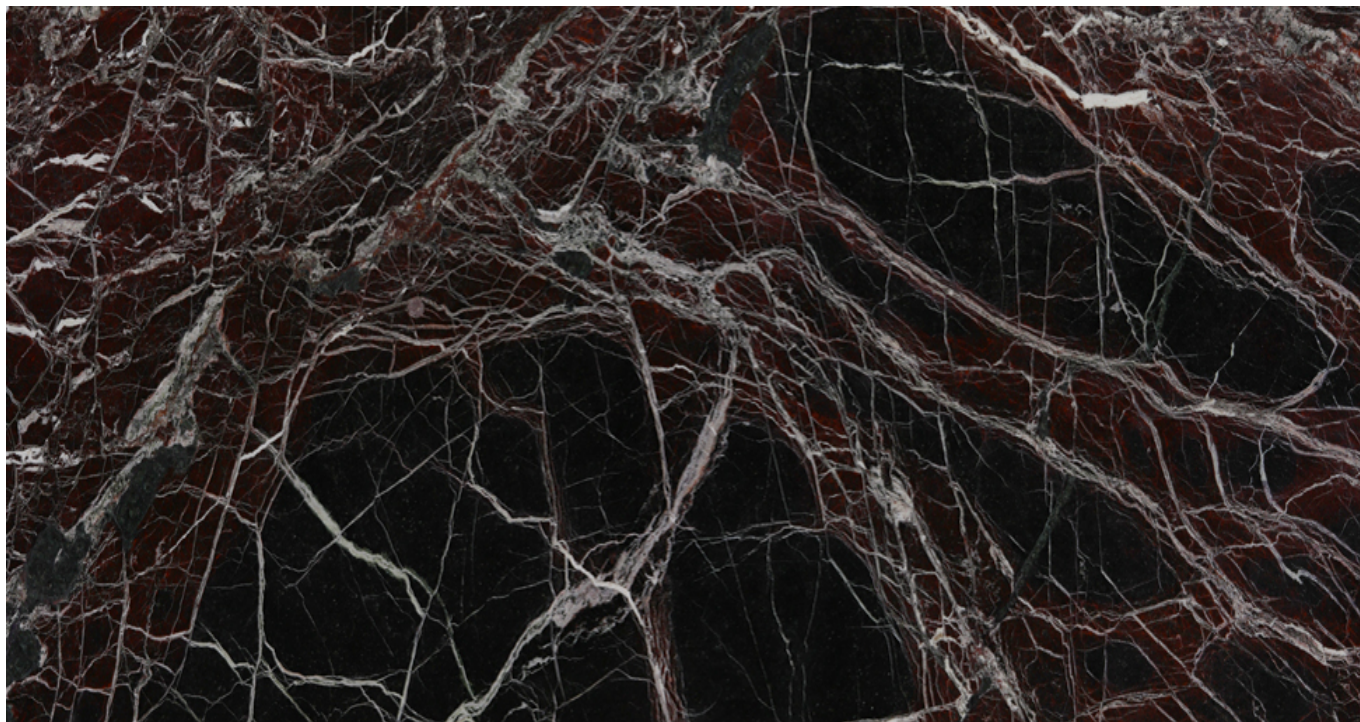

### **ROSSO LEVANTO**

Material: Marble

Color: Red

Reference block: ME1368

Total slabs: 24

Total square meters: 115.39

---

Available material, last update at: 11-23-2024