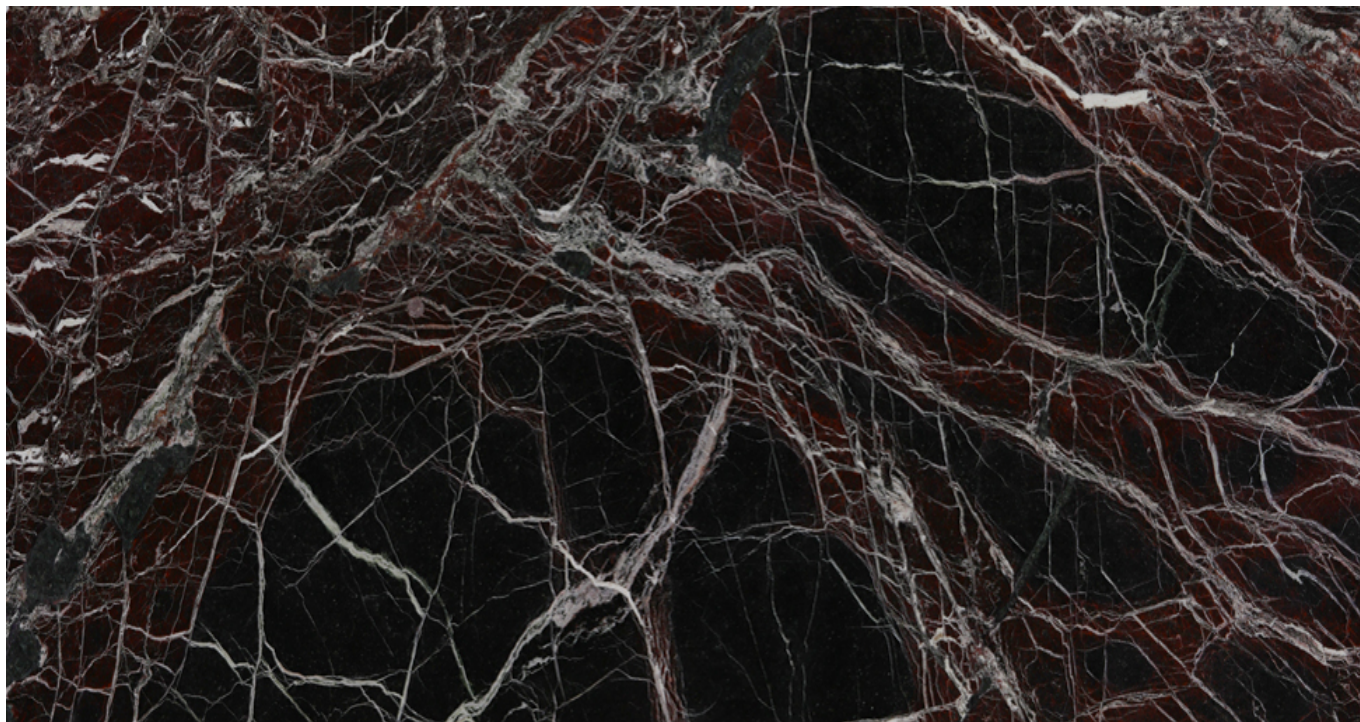

PRODUCT DATA SHEET

ROSSO LEVANTO

Material: Marble

Color: Red

Reference block: ME1368

Total slabs: 24

Total square meters: 115.39