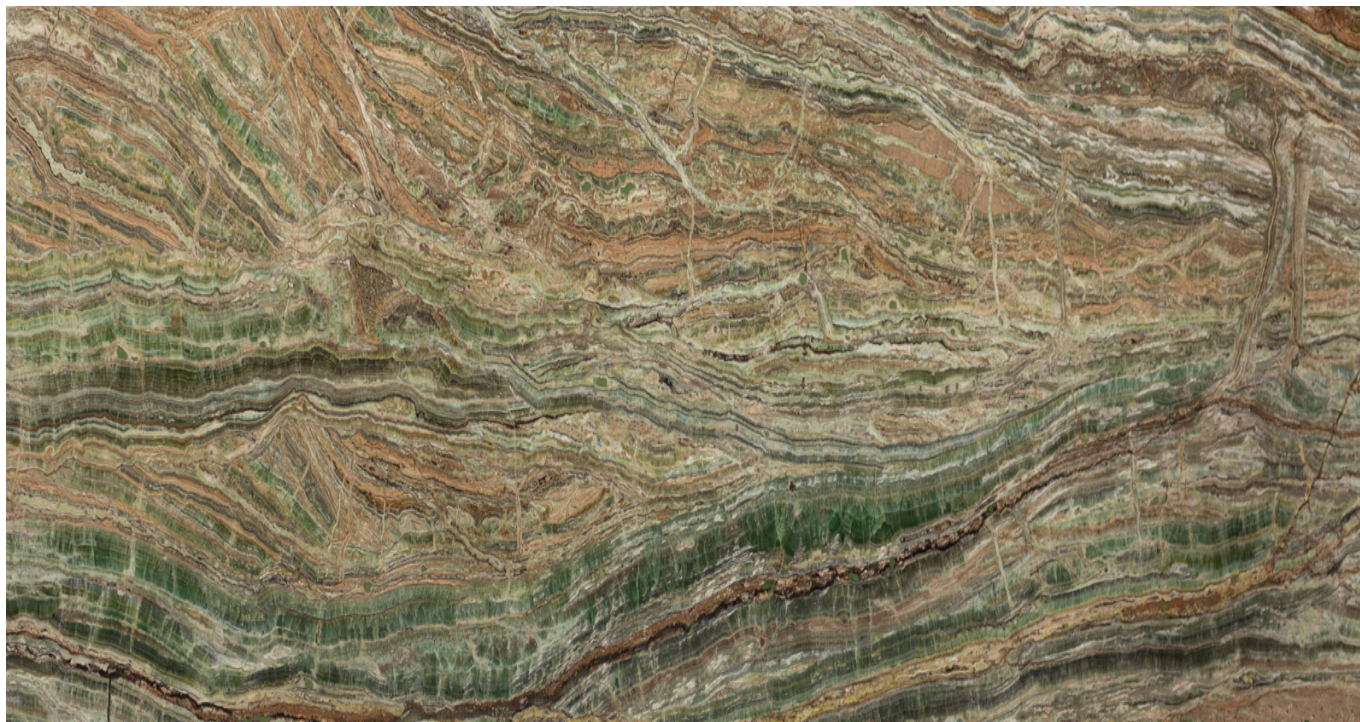

PRODUCT DATA SHEET

ONYX EMERALD GREEN

Material: Onyx

Color: Green

Reference block: ME1435

Total slabs: 40

Total square meters: 131.58

Available material, last update at: 04-02-2025

Features

MATERIAL	FINISH	N°	L	W	THK	M²
ONYX EMERALD GREEN	POLISHED	1	326	97	2	3.16
ONYX EMERALD GREEN	POLISHED	6	321	102	2	19.65
ONYX EMERALD GREEN	POLISHED	1	326	97	2	3.16
ONYX EMERALD GREEN	POLISHED	1	326	97	2	3.16
ONYX EMERALD GREEN	POLISHED	1	325	100	2	3.25
ONYX EMERALD GREEN	POLISHED	1	325	100	2	3.25
ONYX EMERALD GREEN	POLISHED	1	325	100	2	3.25
ONYX EMERALD GREEN	POLISHED	1	325	100	2	3.25
ONYX EMERALD GREEN	POLISHED	1	325	100	2	3.25
ONYX EMERALD GREEN	POLISHED	1	325	100	2	3.25
ONYX EMERALD GREEN	POLISHED	1	324	103	2	3.34
ONYX EMERALD GREEN	POLISHED	1	326	97	2	3.16
ONYX EMERALD GREEN	POLISHED	1	324	103	2	3.34
ONYX EMERALD GREEN	POLISHED	1	324	103	2	3.34
ONYX EMERALD GREEN	POLISHED	1	324	103	2	3.34

ONYX EMERALD GREEN	POLISHED	1	324	103	2	3.34
ONYX EMERALD GREEN	POLISHED	1	324	103	2	3.34
ONYX EMERALD GREEN	POLISHED	1	322	104	2	3.35
ONYX EMERALD GREEN	POLISHED	1	322	104	2	3.35
ONYX EMERALD GREEN	POLISHED	1	322	104	2	3.35
ONYX EMERALD GREEN	POLISHED	1	322	104	2	3.35
ONYX EMERALD GREEN	POLISHED	1	322	104	2	3.35
ONYX EMERALD GREEN	POLISHED	1	322	104	2	3.35
ONYX EMERALD GREEN	POLISHED	1	325	100	2	3.25
ONYX EMERALD GREEN	POLISHED	1	322	104	2	3.35
ONYX EMERALD GREEN	POLISHED	1	322	104	2	3.35
ONYX EMERALD GREEN	POLISHED	1	322	104	2	3.35
ONYX EMERALD GREEN	POLISHED	1	322	104	2	3.35
ONYX EMERALD GREEN	POLISHED	1	322	104	2	3.35
ONYX EMERALD GREEN	POLISHED	1	322	100	2	3.22
ONYX EMERALD GREEN	POLISHED	1	321	102	2	3.27
ONYX EMERALD GREEN	POLISHED	1	325	100	2	3.25
ONYX EMERALD GREEN	POLISHED	1	325	100	2	3.25
ONYX EMERALD GREEN	POLISHED	1	324	103	2	3.34
ONYX EMERALD GREEN	POLISHED	1	324	103	2	3.34
ONYX EMERALD GREEN	POLISHED	1	324	103	2	3.34
ONYX EMERALD GREEN	POLISHED	1	324	103	2	3.34
