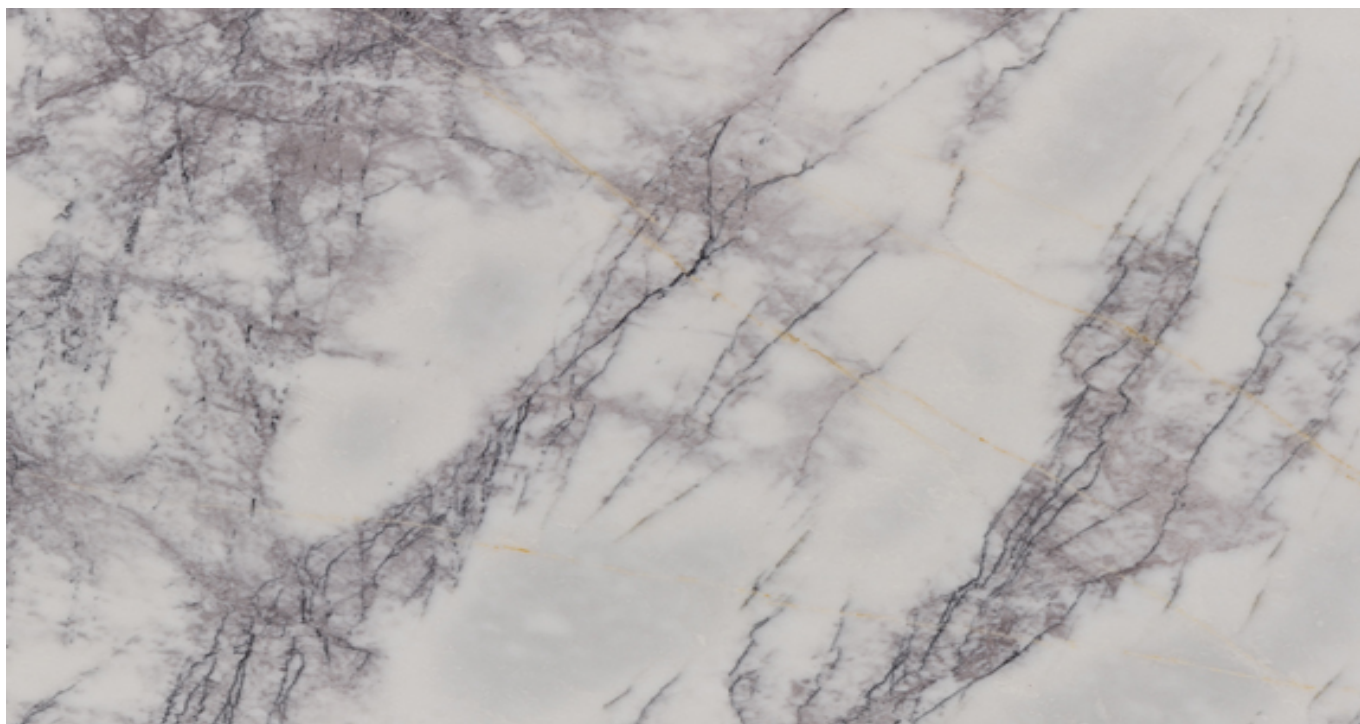

SCHEMA PRODOTTO

WHITE LILLAC

Materiale: Carrara

Colore: Bianco

Blocco di riferimento: ME1433

Lastre totali: 14

Metri quadrati totali: 50.83

Available material, last update at: 04-03-2025

Features

MATERIAL	FINISH	N°	L	W	THK	M²
WHITE LILLAC	POLISHED	1	271	137	2	3.71
WHITE LILLAC	POLISHED	1	270	137	2	3.7
WHITE LILLAC	POLISHED	1	269	136	2	3.66
WHITE LILLAC	POLISHED	1	269	136	2	3.66
WHITE LILLAC	POLISHED	1	269	136	2	3.66
WHITE LILLAC	POLISHED	1	220	130	2	2.86
WHITE LILLAC	POLISHED	1	271	137	2	3.71
WHITE LILLAC	POLISHED	1	270	137	2	3.7
WHITE LILLAC	POLISHED	1	270	137	2	3.7
WHITE LILLAC	POLISHED	1	268	137	2	3.67
WHITE LILLAC	POLISHED	1	270	137	2	3.7
WHITE LILLAC	POLISHED	1	270	137	2	3.7
WHITE LILLAC	POLISHED	1	270	137	2	3.7
WHITE LILLAC	POLISHED	1	270	137	2	3.7