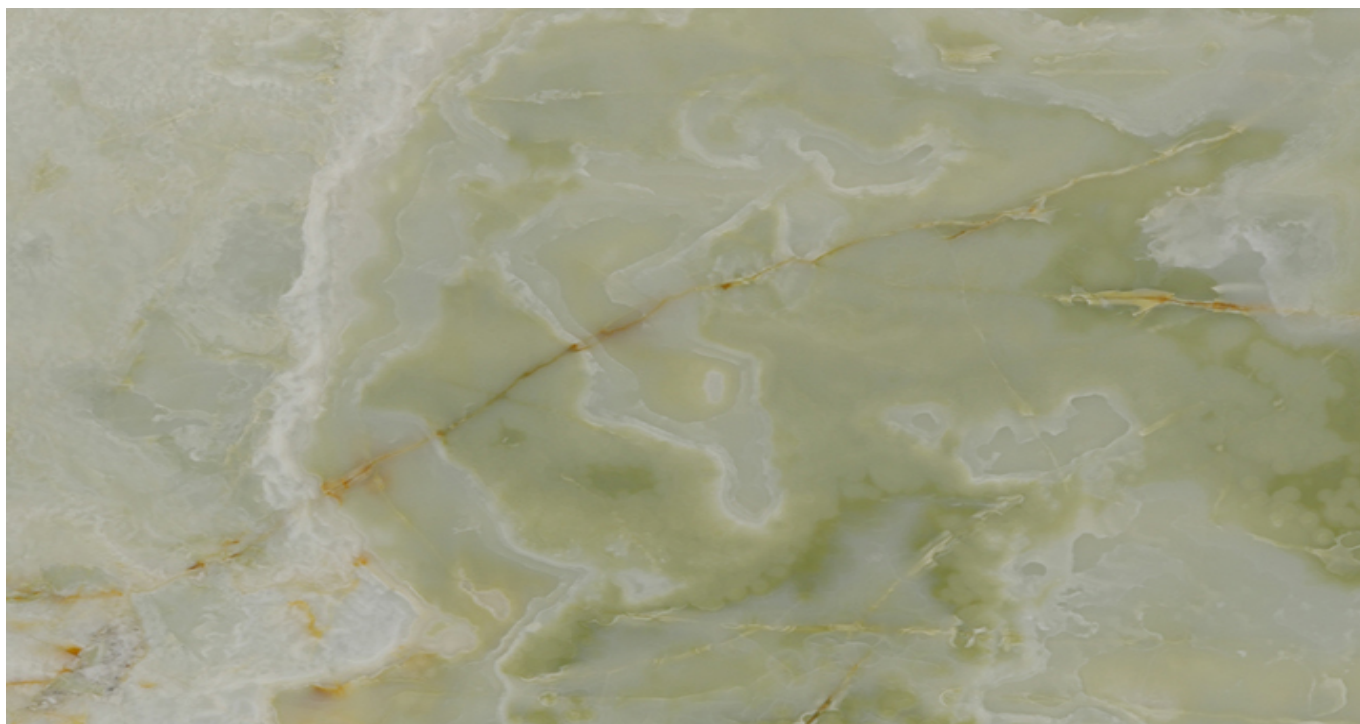

PRODUCT DATA SHEET

ONYX GREEN JADE

Material: Onyx

Color: Green

Reference block: ME1450

Total slabs: 3

Total square meters: 4.9