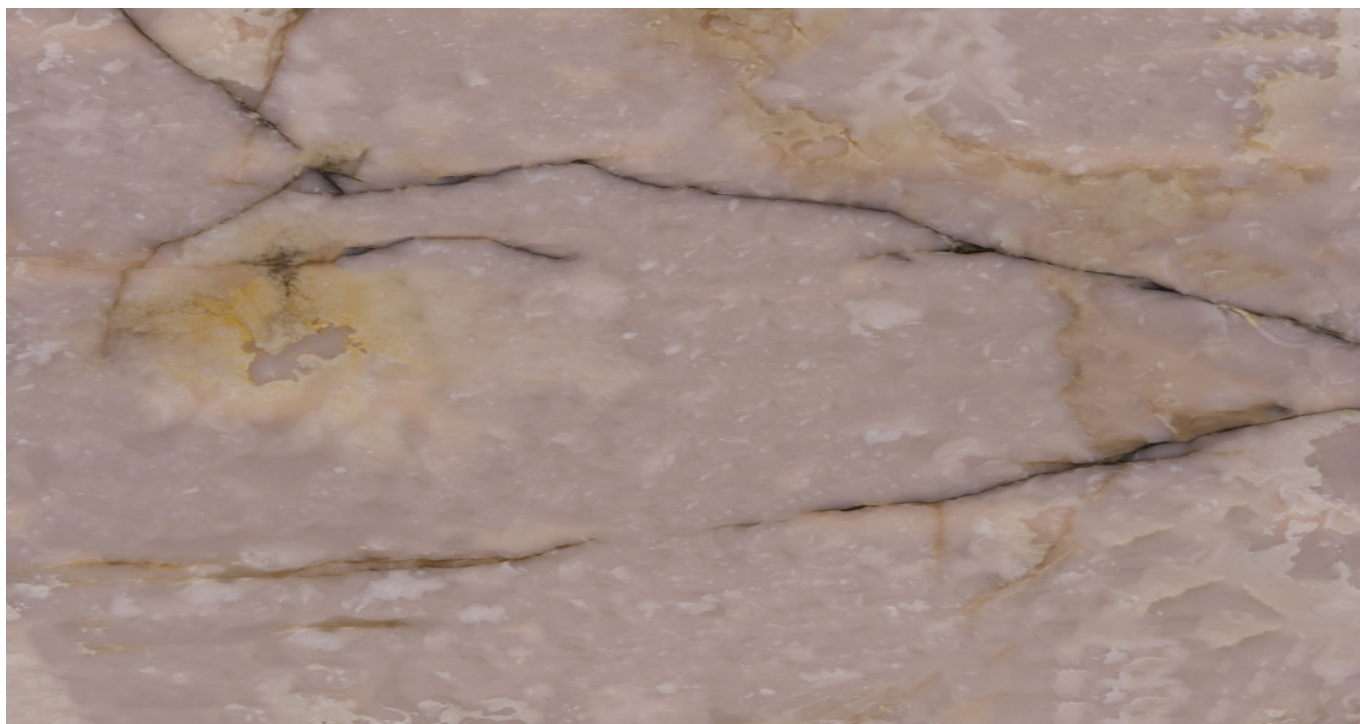

### **PINK ONYX**

Material: Onyx

Color: Pink

Reference block: ME1520

Total slabs: 6

Total square meters: 10.9

---

Available material, last update at: 04-24-2025

## Features

<b>MATERIAL</b>	<b>FINISH</b>	<b>N°</b>	<b>L</b>	<b>W</b>	<b>THK</b>	<b>M<sup>2</sup></b>
PINK ONYX	POLISHED	1	160	90	2	1.44
PINK ONYX	POLISHED	1	175	162	2	2.84
PINK ONYX	POLISHED	1	178	164	2	2.92
PINK ONYX	POLISHED	1	140	80	2	1.12
PINK ONYX	POLISHED	1	180	70	2	1.26
PINK ONYX	POLISHED	1	120	110	2	1.32