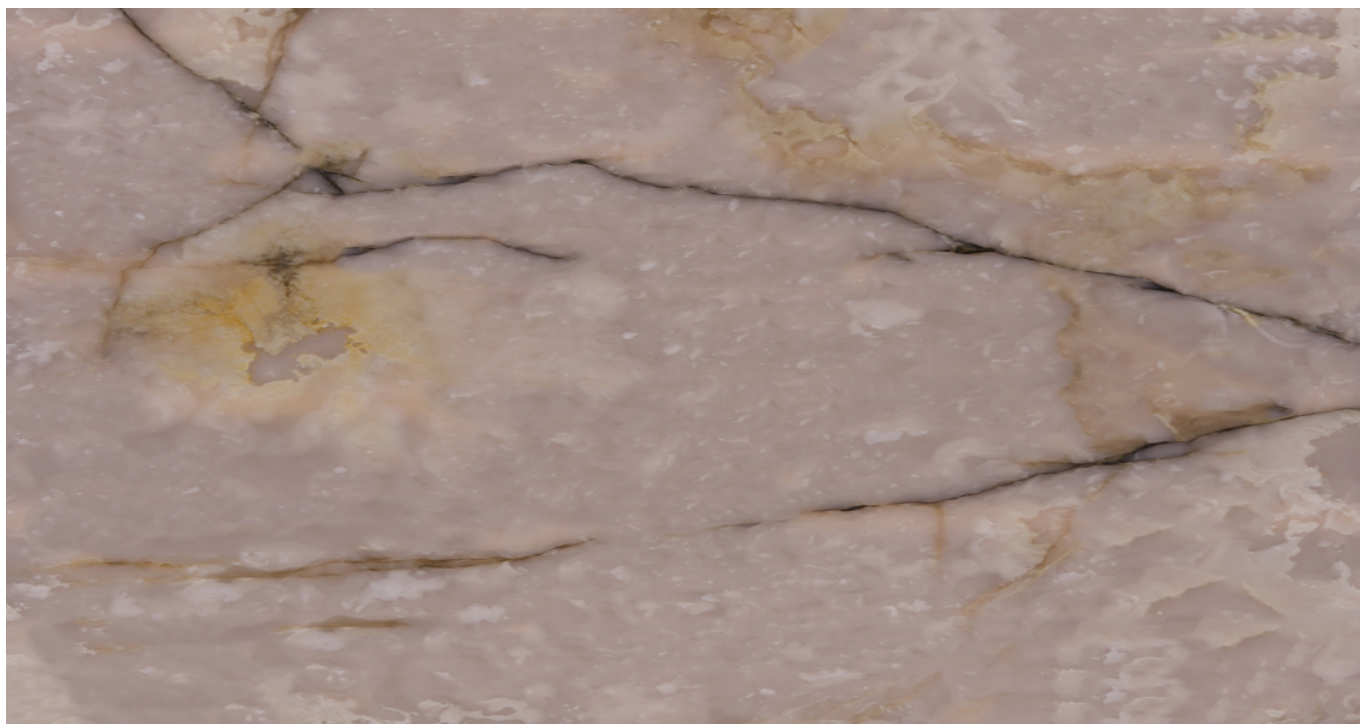

PRODUCT DATA SHEET

PINK ONYX

Material: Onyx

Color: Pink

Reference block: ME1520

Total slabs: 6

Total square meters: 10.9

Available material, last update at: 12-19-2024

Features

MATERIAL	FINISH	N°	L	W	THK	M²
PINK ONYX	POLISHED	1	160	90	2	1.44
PINK ONYX	POLISHED	1	175	162	2	2.84
PINK ONYX	POLISHED	1	178	164	2	2.92
PINK ONYX	POLISHED	1	140	80	2	1.12
PINK ONYX	POLISHED	1	180	70	2	1.26
PINK ONYX	POLISHED	1	120	110	2	1.32