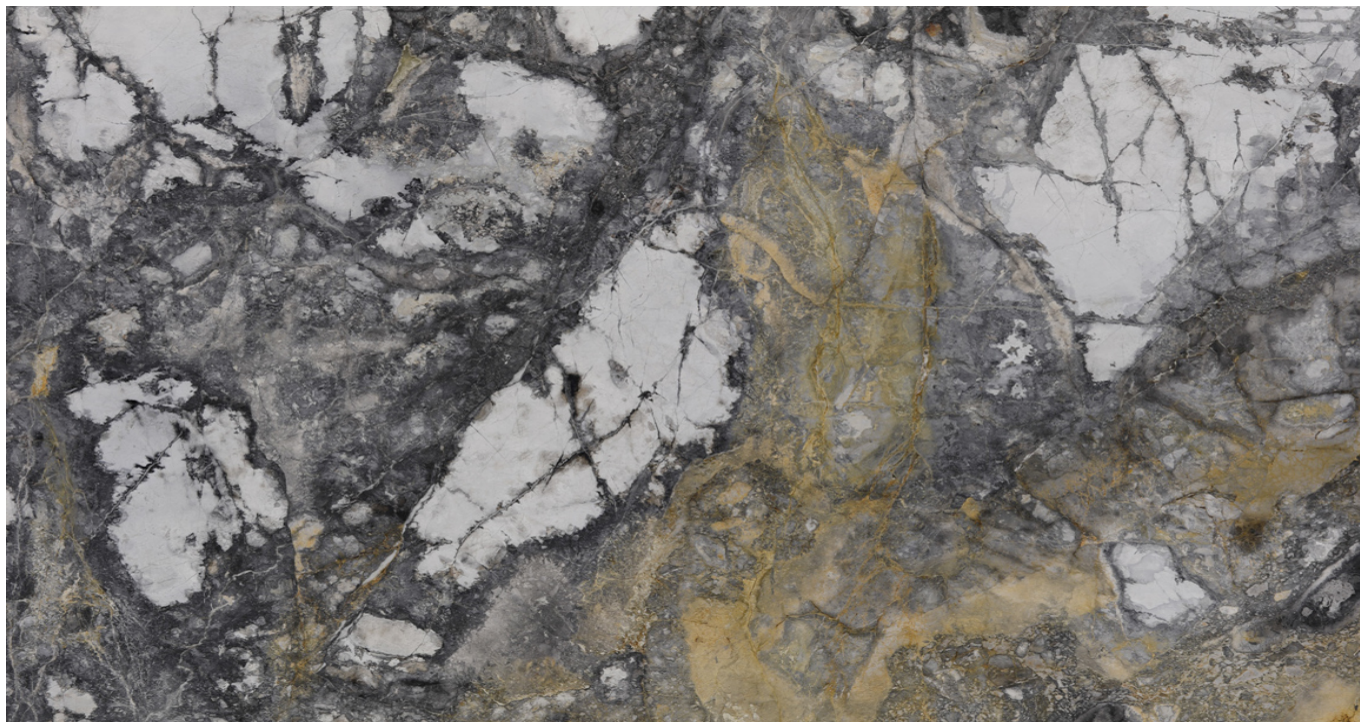

### **INVISIBLE GREY GOLD**

Material: Marble

Color: White

Reference block: ME1502

Total slabs: 4

Total square meters: 19.53

---

---