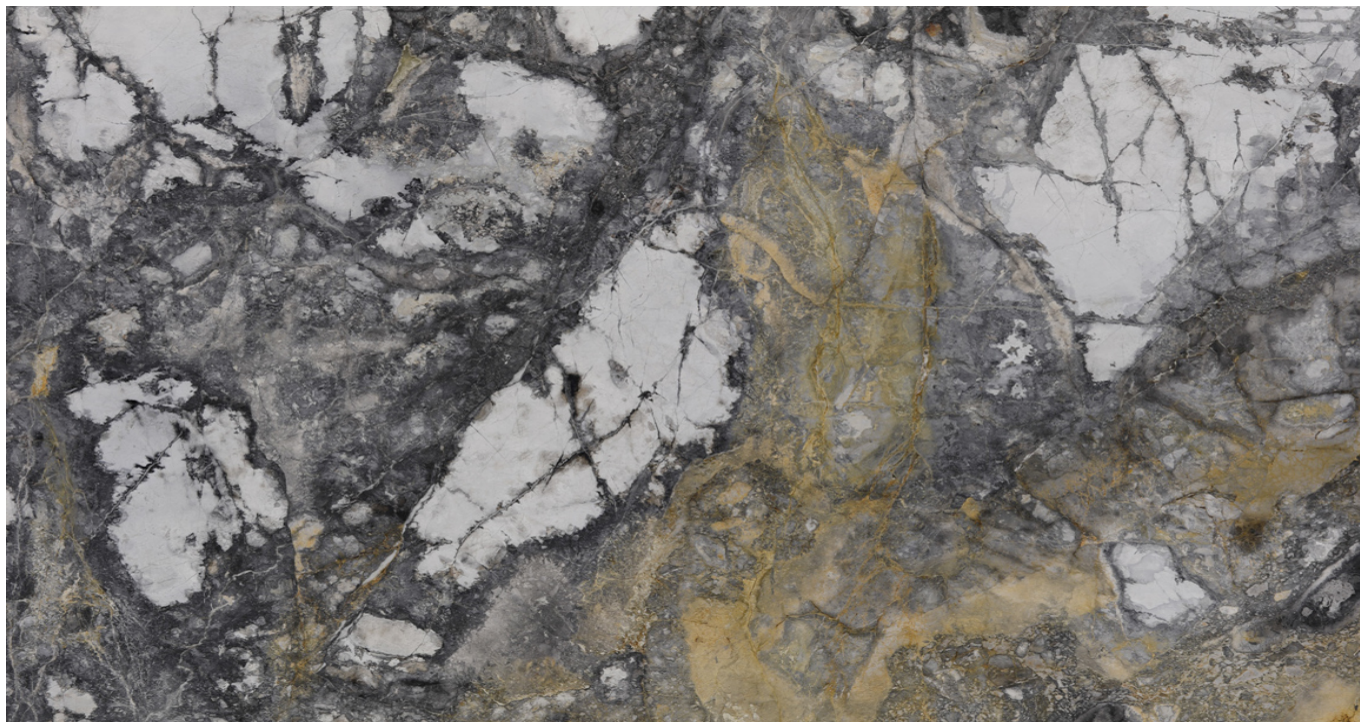

PRODUCT DATA SHEET

INVISIBLE GREY GOLD

Material: Marble

Color: White

Reference block: ME1502

Total slabs: 4

Total square meters: 19.53