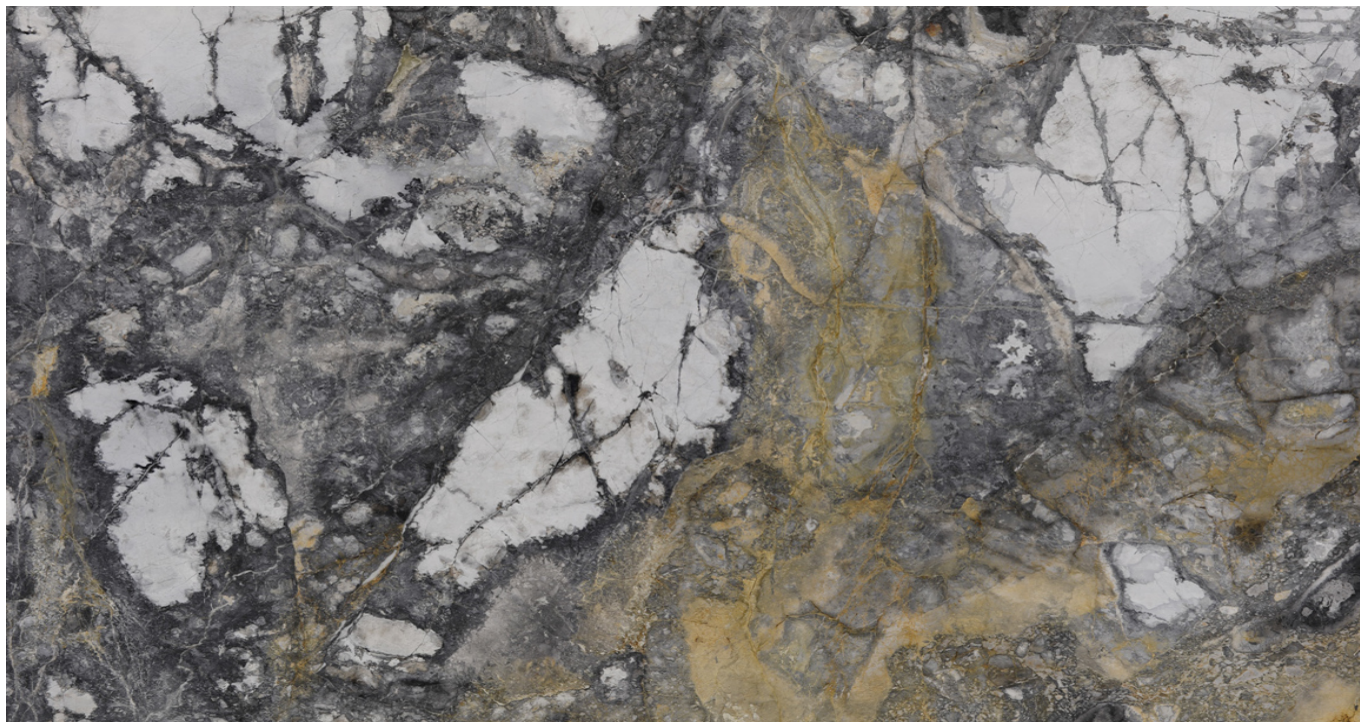

SCHEMA PRODOTTO

INVISIBLE GREY GOLD

Colore: $\text{D}'\text{D}\bullet\text{D}\text{D}\ll\text{D}^{\text{TM}}$

Blocco di riferimento: ME1502

Lastre totali: 4

Metri quadri totali: 19.53