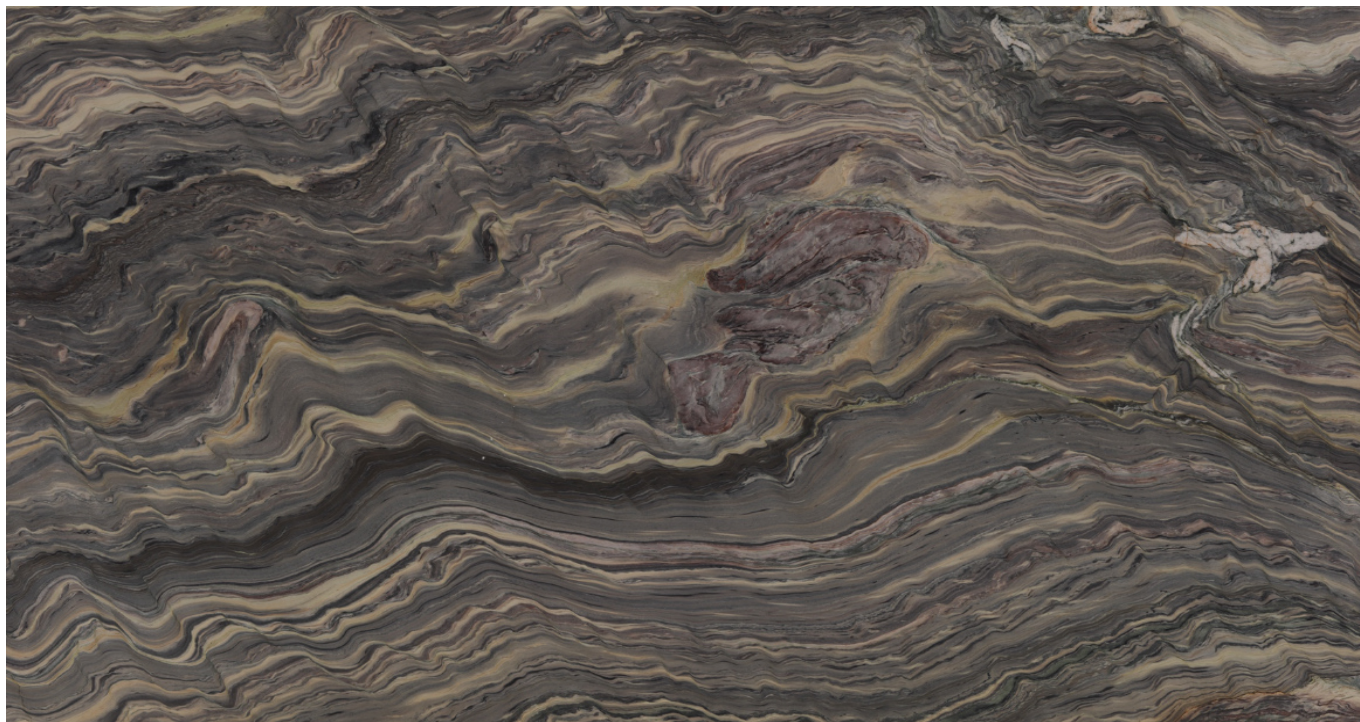

### **EXPLOSION BLUE**

Material: Quartzite

Color: Blue

Reference block: ME1529

Total slabs: 33

Total square meters: 202.31

---

Available material, last update at: 12-19-2024