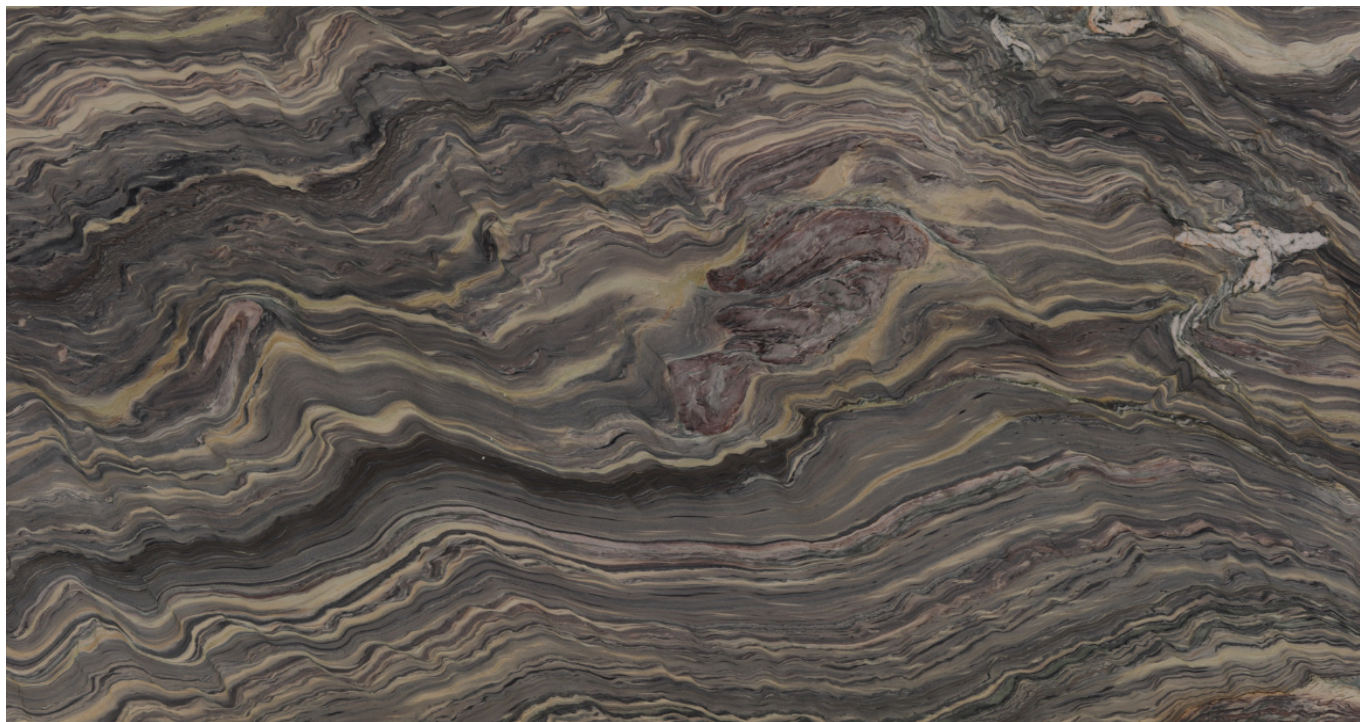

PRODUCT DATA SHEET

EXPLOSION BLUE

Material: Quartzite

Color: Blue

Reference block: ME1529

Total slabs: 33

Total square meters: 202.31

Available material, last update at: 04-03-2025

Features

MATERIAL	FINISH	N°	L	W	THK	M²
EXPLOSION BLUE	POLISHED	1	324	194	2	6.29
EXPLOSION BLUE	POLISHED	1	324	194	2	6.29
EXPLOSION BLUE	POLISHED	1	324	194	2	6.29
EXPLOSION BLUE	POLISHED	1	324	194	2	6.29
EXPLOSION BLUE	POLISHED	1	324	194	2	6.29
EXPLOSION BLUE	POLISHED	1	325	194	2	6.31
EXPLOSION BLUE	POLISHED	1	325	194	2	6.31
EXPLOSION BLUE	POLISHED	1	325	194	2	6.31
EXPLOSION BLUE	POLISHED	1	325	194	2	6.31
EXPLOSION BLUE	POLISHED	1	325	194	2	6.31
EXPLOSION BLUE	POLISHED	1	325	194	2	6.31
EXPLOSION BLUE	POLISHED	1	325	194	2	6.31
EXPLOSION BLUE	POLISHED	1	324	194	2	6.29
EXPLOSION BLUE	POLISHED	1	325	194	2	6.31
EXPLOSION BLUE	POLISHED	1	325	194	2	6.31
EXPLOSION BLUE	POLISHED	1	325	194	2	6.31
EXPLOSION BLUE	POLISHED	1	325	194	2	6.31

EXPLOSION BLUE	POLISHED	1	325	193	2	6.27
EXPLOSION BLUE	POLISHED	1	325	193	2	6.27
EXPLOSION BLUE	POLISHED	1	325	193	2	6.27
EXPLOSION BLUE	POLISHED	1	324	193	2	6.25
EXPLOSION BLUE	POLISHED	1	324	193	2	6.25
EXPLOSION BLUE	POLISHED	1	324	193	2	6.25
EXPLOSION BLUE	POLISHED	1	324	193	2	6.25
EXPLOSION BLUE	POLISHED	1	324	194	2	6.29
EXPLOSION BLUE	POLISHED	1	324	194	2	6.29
EXPLOSION BLUE	POLISHED	1	324	194	2	6.29
EXPLOSION BLUE		1	275	128	2	3.52
EXPLOSION BLUE	POLISHED	1	298	129	2	3.84
EXPLOSION BLUE	POLISHED	1	324	194	2	6.29
EXPLOSION BLUE	POLISHED	1	324	194	2	6.29
EXPLOSION BLUE	POLISHED	1	324	194	2	6.29
EXPLOSION BLUE	POLISHED	1	324	194	2	6.29
EXPLOSION BLUE	POLISHED	1	324	194	2	6.29
EXPLOSION BLUE	POLISHED	1	324	194	2	6.29
EXPLOSION BLUE	POLISHED	1	324	194	2	6.29
