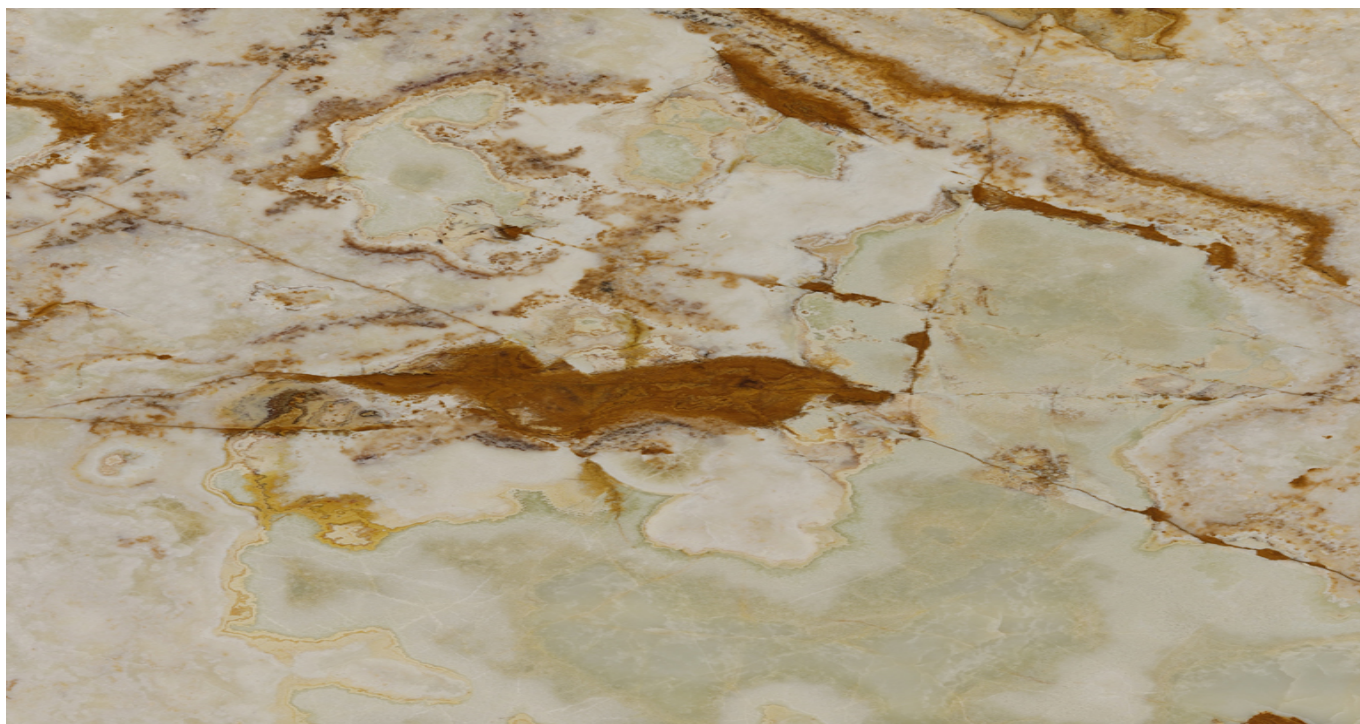

PRODUCT DATA SHEET

GREEN ONYX

Material: Onyx

Color: Green

Reference block: ME1550

Total slabs: 2

Total square meters: 8.08

Available material, last update at: 12-19-2024

Features

MATERIAL	FINISH	N°	L	W	THK	M²
GREEN ONYX	POLISHED	1	205	197	2	4.04
GREEN ONYX	POLISHED	1	205	197	2	4.04