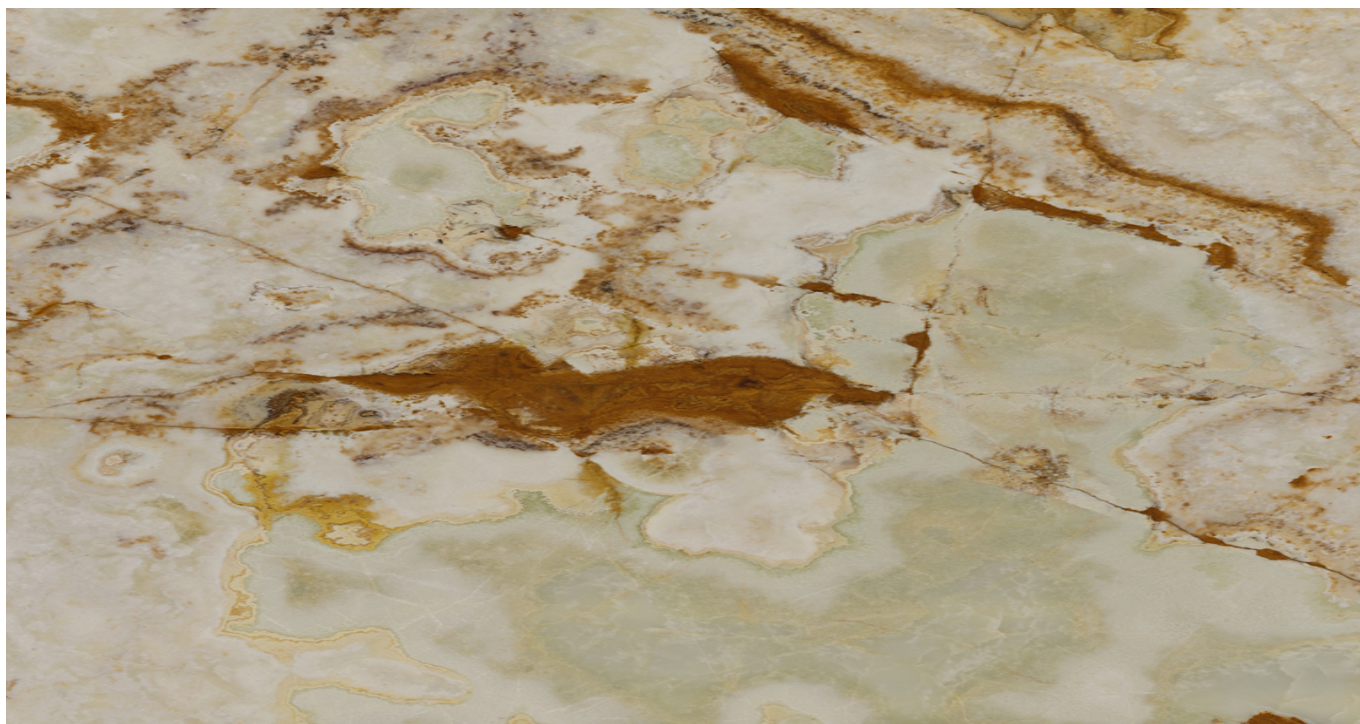

PRODUCT DATA SHEET

GREEN ONYX

Material: Onyx

Color: Green

Reference block: ME1550

Total slabs: 2

Total square meters: 8.08

Available material, last update at: 04-03-2025

Features

MATERIAL	FINISH	N°	L	W	THK	M²
GREEN ONYX	POLISHED	1	205	197	2	4.04
GREEN ONYX	POLISHED	1	205	197	2	4.04