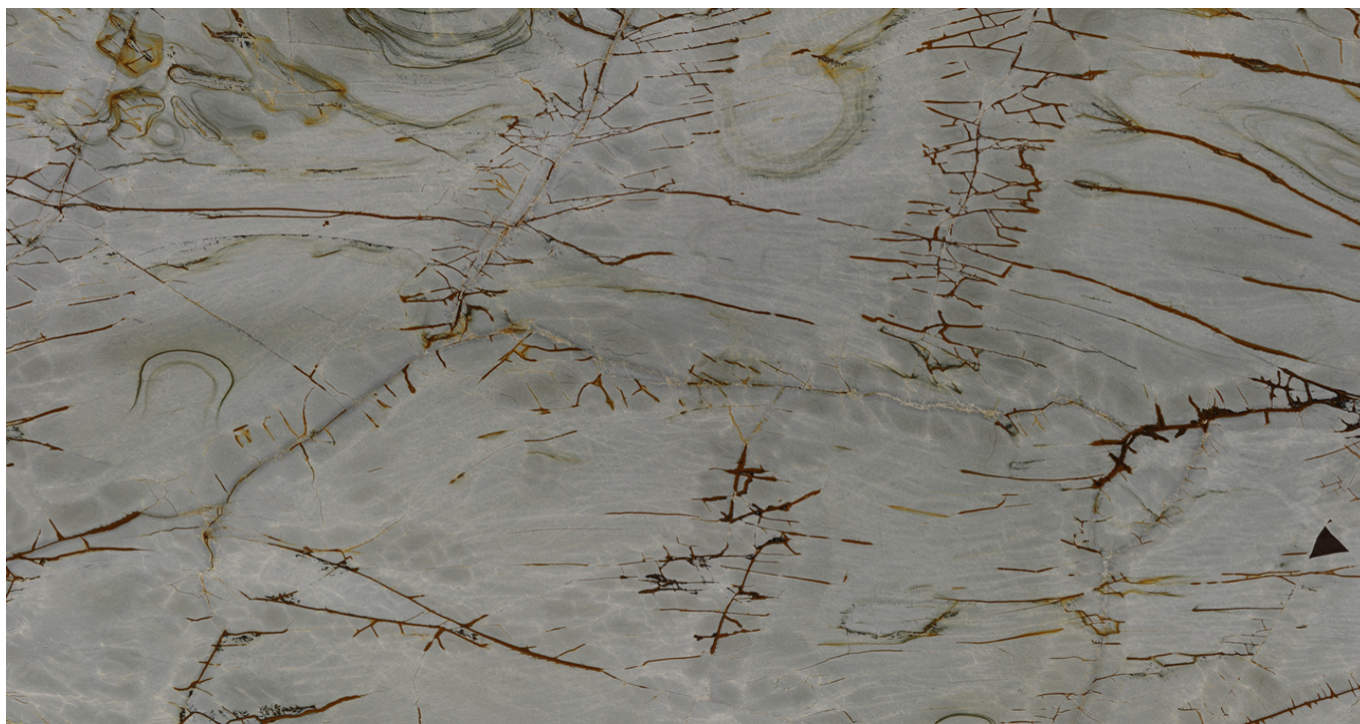

### **BLUE ROMA**

Material: Quartzite

Color: Blue

Reference block: ME1573

Total slabs: 17

Total square meters: 112.23

---

Available material, last update at: 04-02-2025

## Features

<b>MATERIAL</b>	<b>FINISH</b>	<b>N°</b>	<b>L</b>	<b>W</b>	<b>THK</b>	<b>M<sup>2</sup></b>
BLUE ROMA	POLISHED	1	341	196	2	6.68
BLUE ROMA	POLISHED	1	341	196	2	6.68
BLUE ROMA	POLISHED	1	341	196	2	6.68
BLUE ROMA	POLISHED	1	341	196	2	6.68
BLUE ROMA	POLISHED	1	341	196	2	6.68
BLUE ROMA	POLISHED	1	341	196	2	6.68
BLUE ROMA	POLISHED	1	341	195	2	6.65
BLUE ROMA	POLISHED	1	275	195	2	5.36
BLUE ROMA	LEATHER	1	342	196	2	6.7
BLUE ROMA	POLISHED	1	341	196	2	6.68
BLUE ROMA	POLISHED	1	341	196	2	6.68
BLUE ROMA	POLISHED	1	341	196	2	6.68
BLUE ROMA	POLISHED	1	341	196	2	6.68
BLUE ROMA	POLISHED	1	341	196	2	6.68
BLUE ROMA	POLISHED	1	341	196	2	6.68
BLUE ROMA	POLISHED	1	341	196	2	6.68