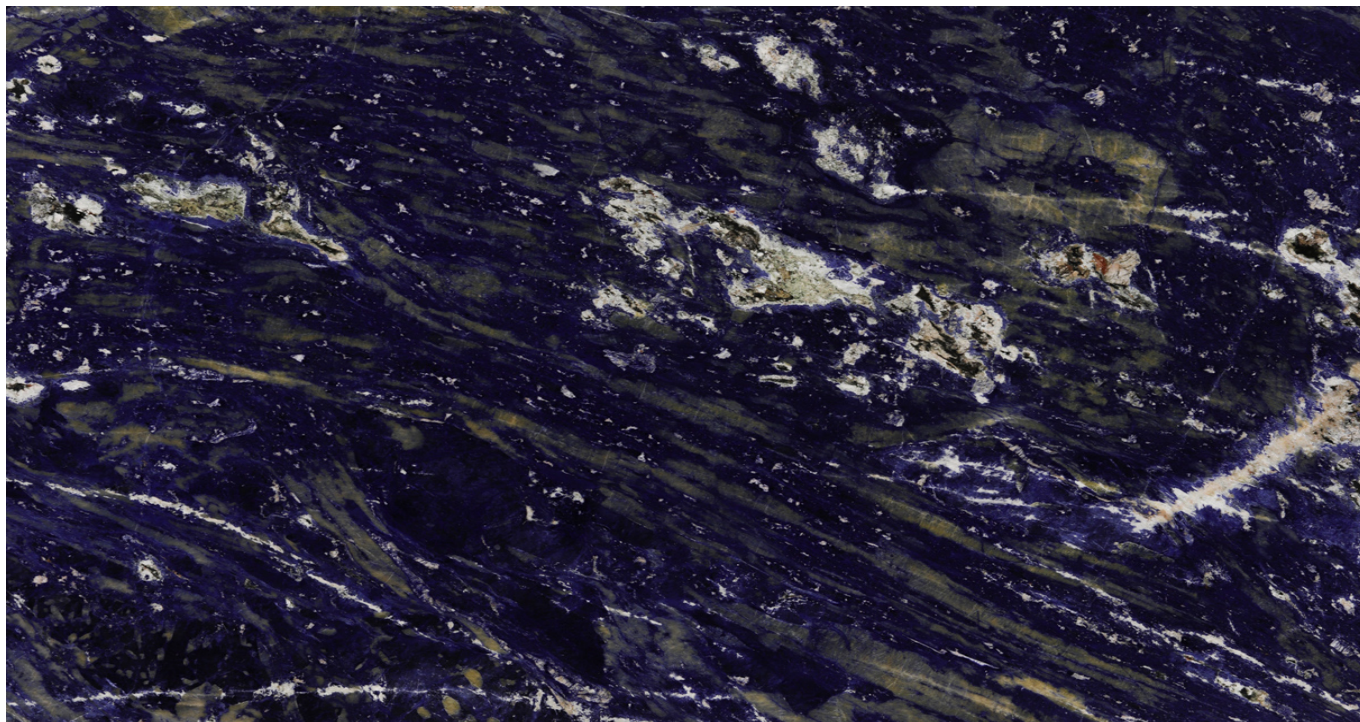

PRODUCT DATA SHEET

SODALITE BLUE EXTRA

Material: Sodalite

Color: Blue

Reference block: ME1539

Total slabs: 19

Total square meters: 107.75

Avaiable material, last update at: 11-27-2024

Features

MATERIAL	FINISH	N°	L	W	THK	M ²
SODALITE BLUE EXTRA	POLISHED	1	293	194	2	5.68
SODALITE BLUE EXTRA	POLISHED	1	293	194	2	5.68
SODALITE BLUE EXTRA	POLISHED	1	293	194	2	5.68
SODALITE BLUE EXTRA	POLISHED	1	293	194	2	5.68
SODALITE BLUE EXTRA	POLISHED	1	293	194	2	5.68
SODALITE BLUE EXTRA	POLISHED	1	293	194	2	5.68
SODALITE BLUE EXTRA	POLISHED	1	293	194	2	5.68
SODALITE BLUE EXTRA	POLISHED	1	293	194	2	5.68
SODALITE BLUE EXTRA	POLISHED	1	293	194	2	5.68
SODALITE BLUE EXTRA		1	299	193	6,5	5.77
SODALITE BLUE EXTRA		1	290	180	1	5.22
SODALITE BLUE EXTRA	POLISHED	1	293	194	2	5.68
SODALITE BLUE EXTRA	POLISHED	1	294	195	2	5.73
SODALITE BLUE EXTRA	POLISHED	1	294	195	2	5.73
SODALITE BLUE EXTRA	POLISHED	1	294	194	2	5.7

SODALITE BLUE EXTRA	POLISHED	1	294	194	2	5.7
SODALITE BLUE EXTRA	POLISHED	1	294	194	2	5.7
SODALITE BLUE EXTRA	POLISHED	1	294	194	2	5.7
SODALITE BLUE EXTRA	POLISHED	1	294	194	2	5.7
