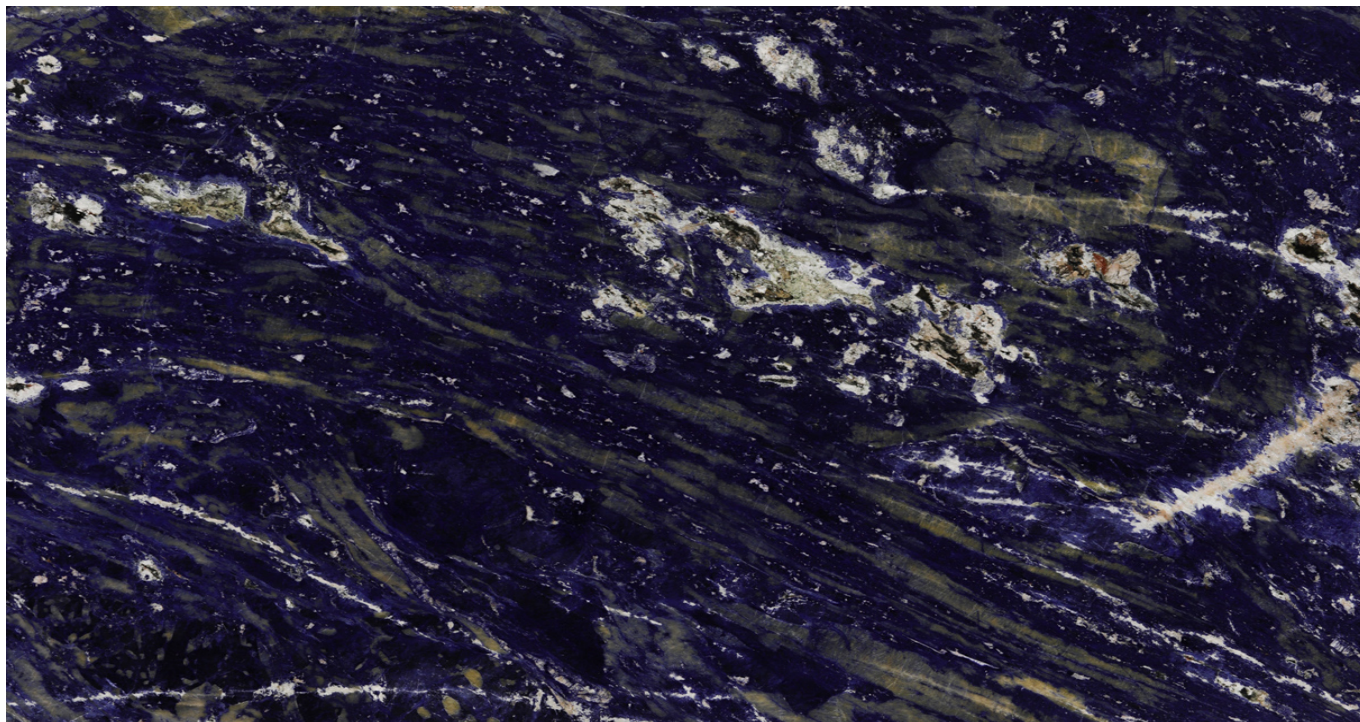

SCHEMA PRODOTTO

SODALITE BLUE EXTRA

Materiale: Sodalite Blue Extra

Colore: Sodalite Blue Extra™

Blocco di riferimento: ME1539

Lastre totali: 19

Metri quadri totali: 107.75

Avaiable material, last update at: 11-27-2024

Features

MATERIAL	FINISH	N°	L	W	THK	M ²
SODALITE BLUE EXTRA	POLISHED	1	293	194	2	5.68
SODALITE BLUE EXTRA	POLISHED	1	293	194	2	5.68
SODALITE BLUE EXTRA	POLISHED	1	293	194	2	5.68
SODALITE BLUE EXTRA	POLISHED	1	293	194	2	5.68
SODALITE BLUE EXTRA	POLISHED	1	293	194	2	5.68
SODALITE BLUE EXTRA	POLISHED	1	293	194	2	5.68
SODALITE BLUE EXTRA	POLISHED	1	293	194	2	5.68
SODALITE BLUE EXTRA	POLISHED	1	293	194	2	5.68
SODALITE BLUE EXTRA	POLISHED	1	293	194	2	5.68
SODALITE BLUE EXTRA		1	299	193	6,5	5.77
SODALITE BLUE EXTRA		1	290	180	1	5.22
SODALITE BLUE EXTRA	POLISHED	1	293	194	2	5.68
SODALITE BLUE EXTRA	POLISHED	1	294	195	2	5.73
SODALITE BLUE EXTRA	POLISHED	1	294	195	2	5.73
SODALITE BLUE EXTRA	POLISHED	1	294	194	2	5.7

SODALITE BLUE EXTRA	POLISHED	1	294	194	2	5.7
SODALITE BLUE EXTRA	POLISHED	1	294	194	2	5.7
SODALITE BLUE EXTRA	POLISHED	1	294	194	2	5.7
SODALITE BLUE EXTRA	POLISHED	1	294	194	2	5.7
