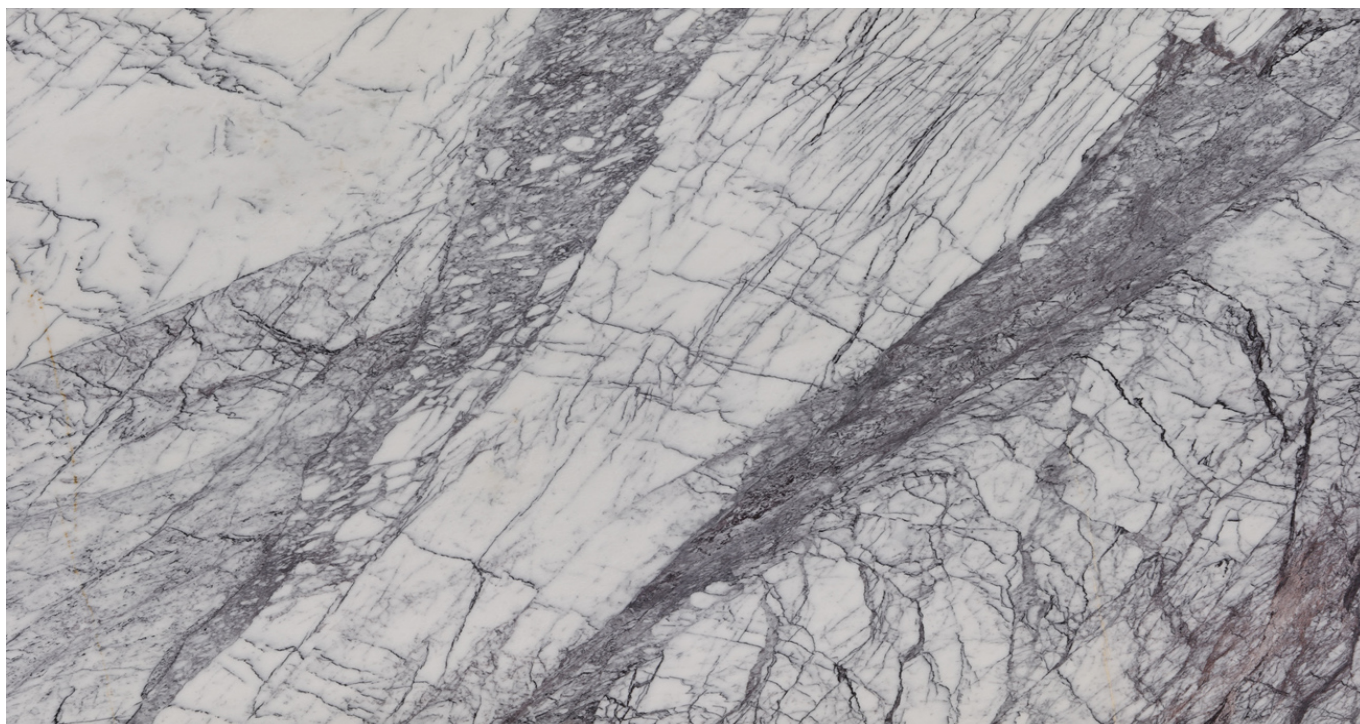

SCHEMA PRODOTTO

WHITE LILLAC

Materiale: Carrara

Colore: Bianco

Blocco di riferimento: ME1583

Lastre totali: 24

Metri quadri totali: 119.78

Available material, last update at: 01-05-2025

Features

MATERIAL	FINISH	N°	L	W	THK	M²
WHITE LILLAC	POLISHED	1	286	175	2	5.01
WHITE LILLAC	POLISHED	1	286	175	2	5.01
WHITE LILLAC	POLISHED	1	286	175	2	5.01
WHITE LILLAC	POLISHED	1	286	175	2	5.01
WHITE LILLAC	POLISHED	1	286	175	2	5.01
WHITE LILLAC	POLISHED	1	285	175	2	4.99
WHITE LILLAC	POLISHED	1	285	175	2	4.99
WHITE LILLAC	POLISHED	1	285	175	2	4.99
WHITE LILLAC	POLISHED	1	285	175	2	4.99
WHITE LILLAC	POLISHED	1	285	175	2	4.99
WHITE LILLAC	POLISHED	1	285	175	2	4.99
WHITE LILLAC	POLISHED	1	285	175	2	4.99
WHITE LILLAC	POLISHED	1	286	175	2	5.01
WHITE LILLAC	POLISHED	1	285	175	2	4.99
WHITE LILLAC	POLISHED	1	282	175	2	4.93
WHITE LILLAC	POLISHED	1	284	174	2	4.94