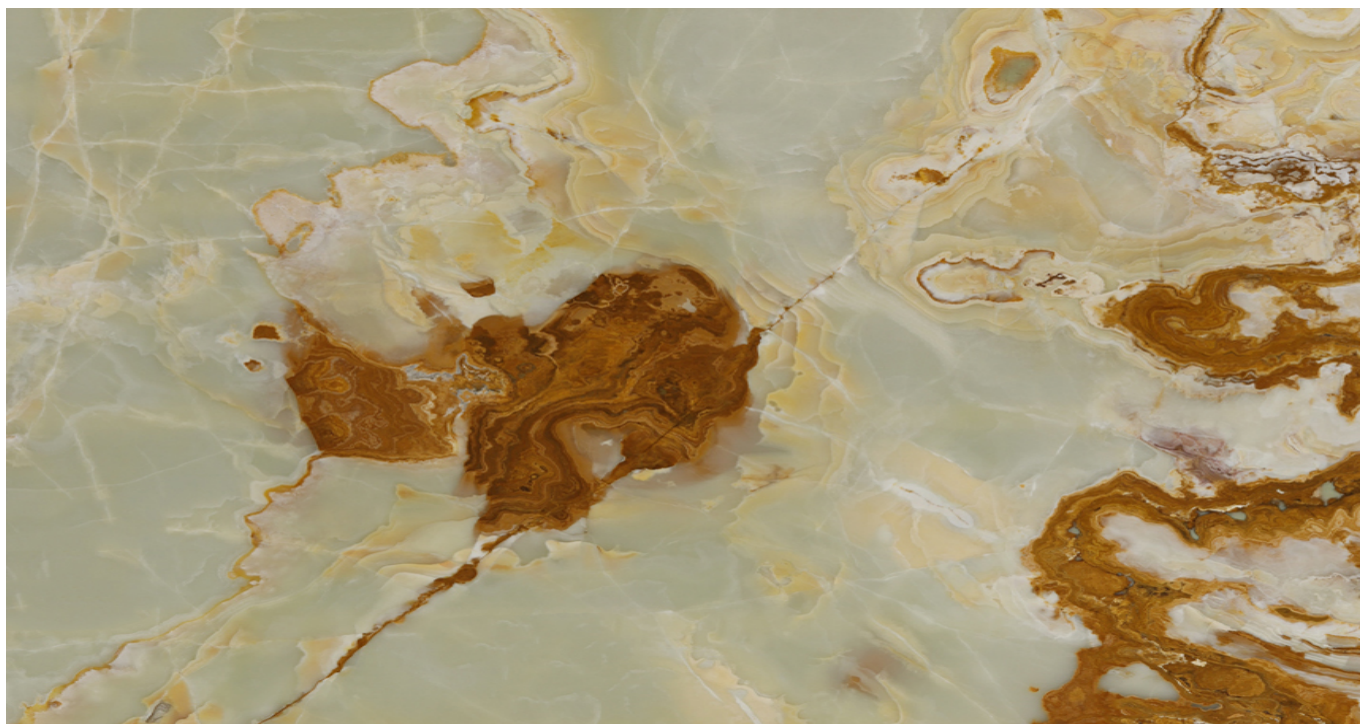

PRODUCT DATA SHEET

GREEN ONYX

Material: Onyx

Color: Green

Reference block: ME1552

Total slabs: 5

Total square meters: 12.47

Available material, last update at: 04-03-2025

Features

MATERIAL	FINISH	N°	L	W	THK	M²
GREEN ONYX	POLISHED	1	227	135	2	3.06
GREEN ONYX	POLISHED	1	227	135	2	3.06
GREEN ONYX	POLISHED	1	227	100	2	2.27
GREEN ONYX	POLISHED	1	227	90	2	2.04
GREEN ONYX	POLISHED	1	227	90	2	2.04