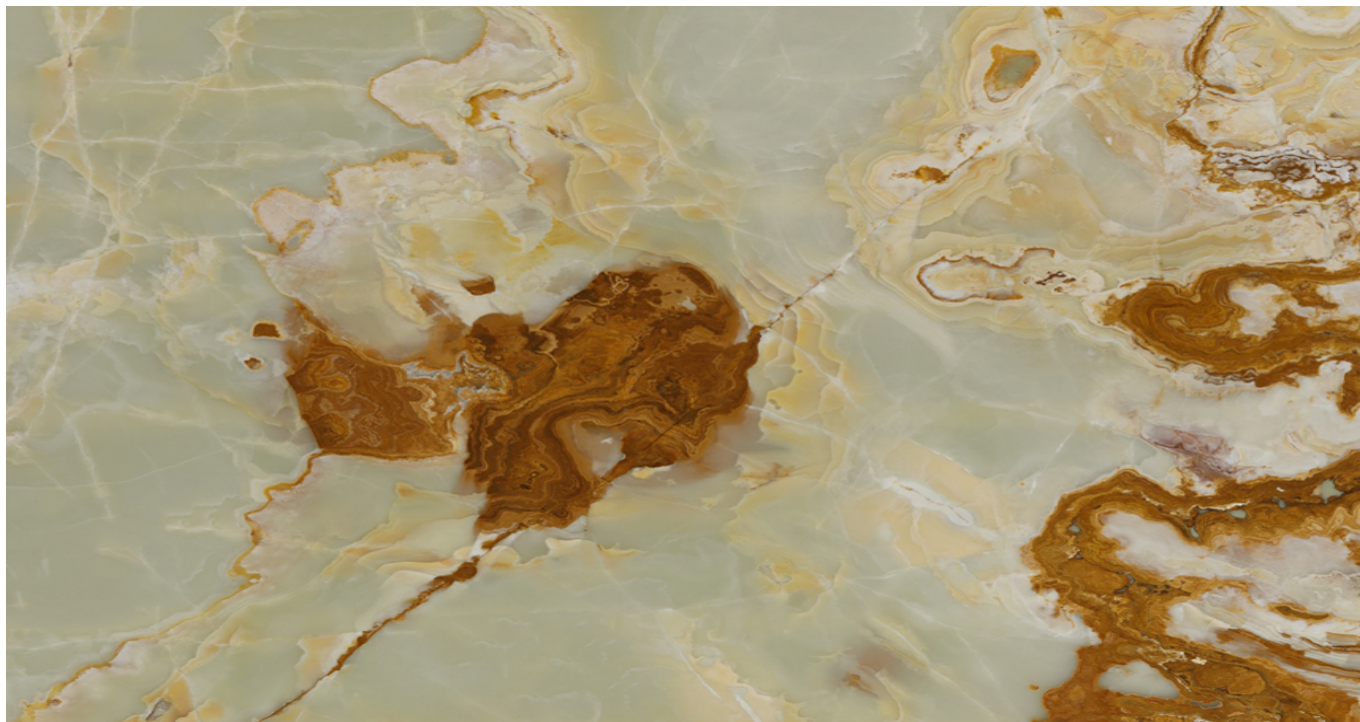

### **GREEN ONYX**

Material: Onyx

Color: Green

Reference block: ME1552

Total slabs: 8

Total square meters: 21.45

---

Available material, last update at: 12-19-2024