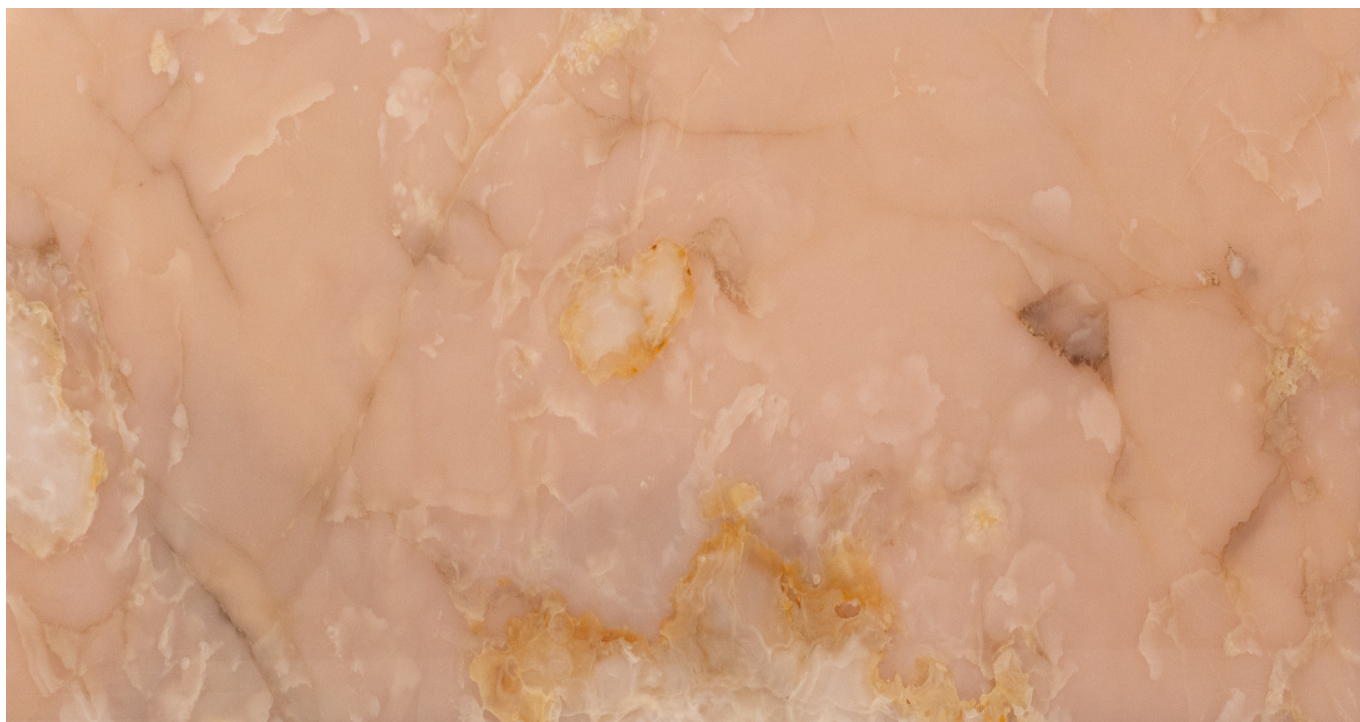

PRODUCT DATA SHEET

PINK ONYX

Material: Onyx

Color: Pink

Reference block: ME1585

Total slabs: 5

Total square meters: 10.15

Available material, last update at: 04-03-2025

Features

MATERIAL	FINISH	N°	L	W	THK	M²
PINK ONYX	POLISHED	1	225	90	2	2.03
PINK ONYX	POLISHED	1	225	90	2	2.03
PINK ONYX	POLISHED	1	225	90	2	2.03
PINK ONYX	POLISHED	1	225	90	2	2.03
PINK ONYX	POLISHED	1	225	90	2	2.03