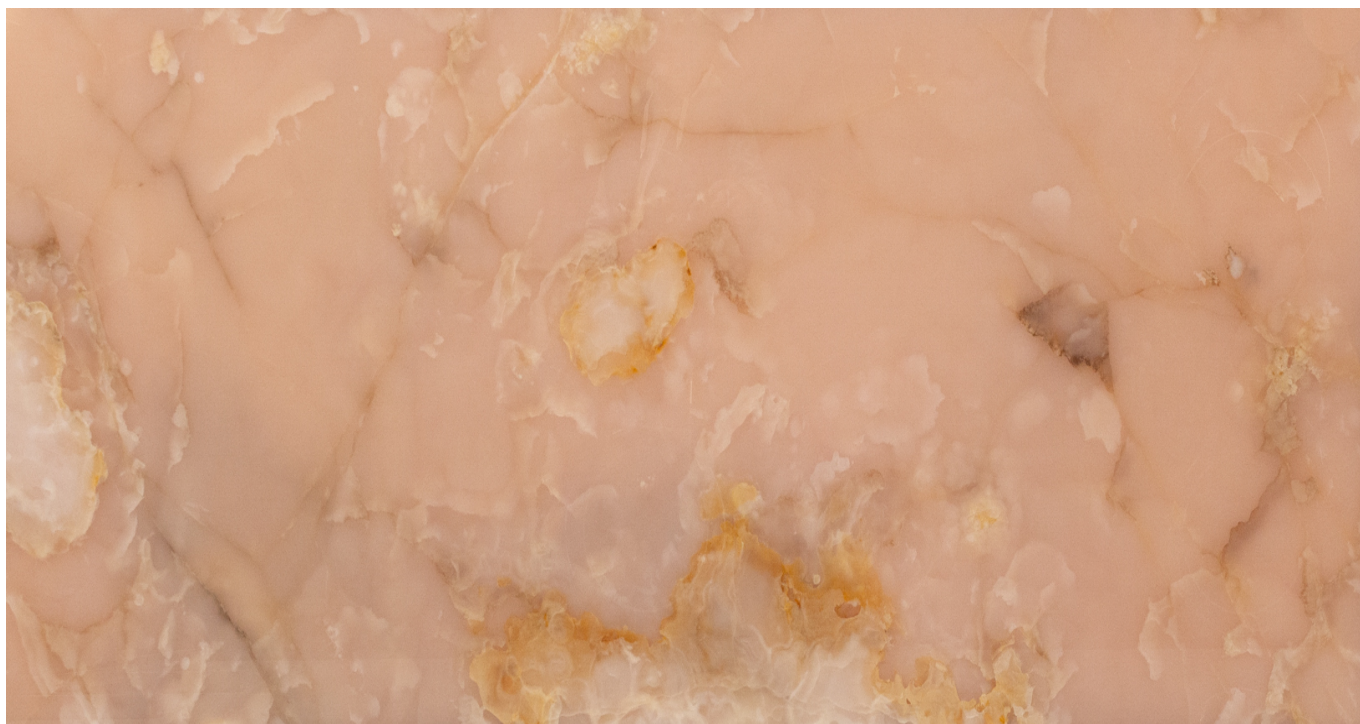

### **PINK ONYX**

Material: Onyx

Color: Pink

Reference block: ME1585

Total slabs: 5

Total square meters: 10.15

---

---