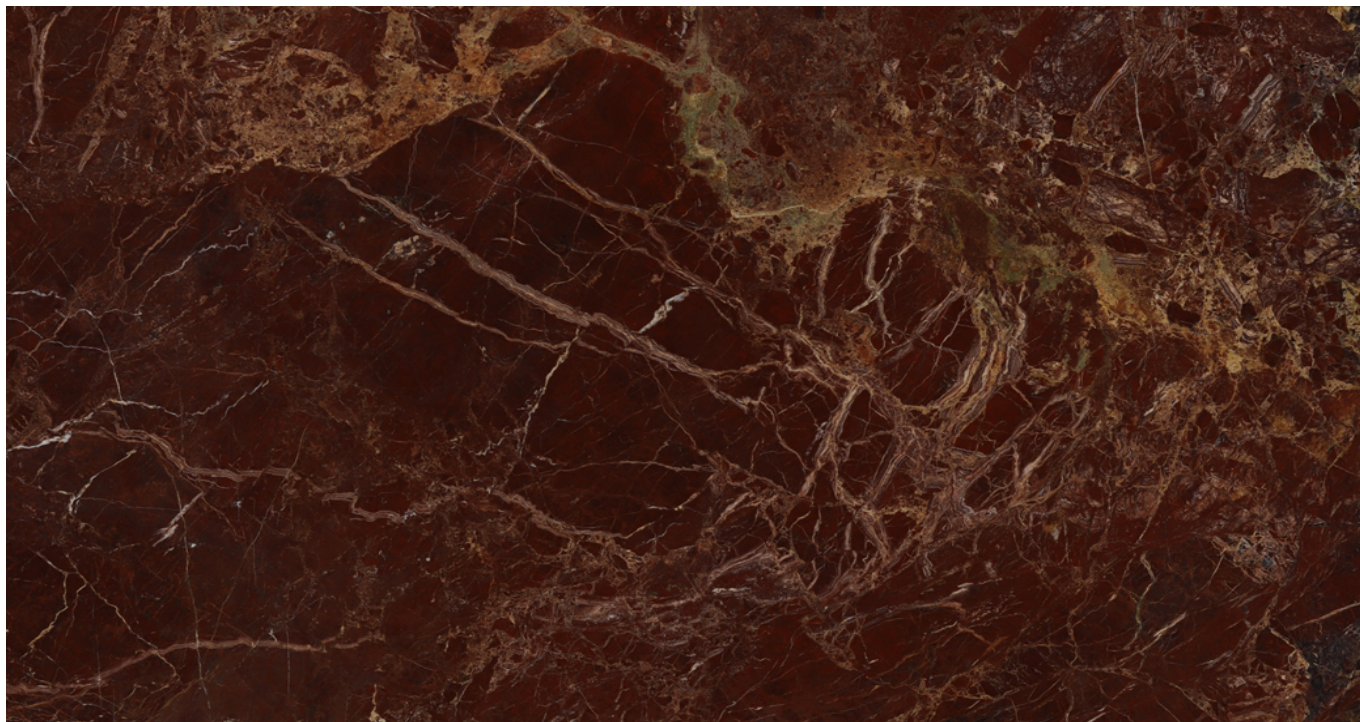

### **RED JASPER**

Material: Marble

Color: Red

Reference block: ME1624

Total slabs: 2

Total square meters: 7.85

---

---