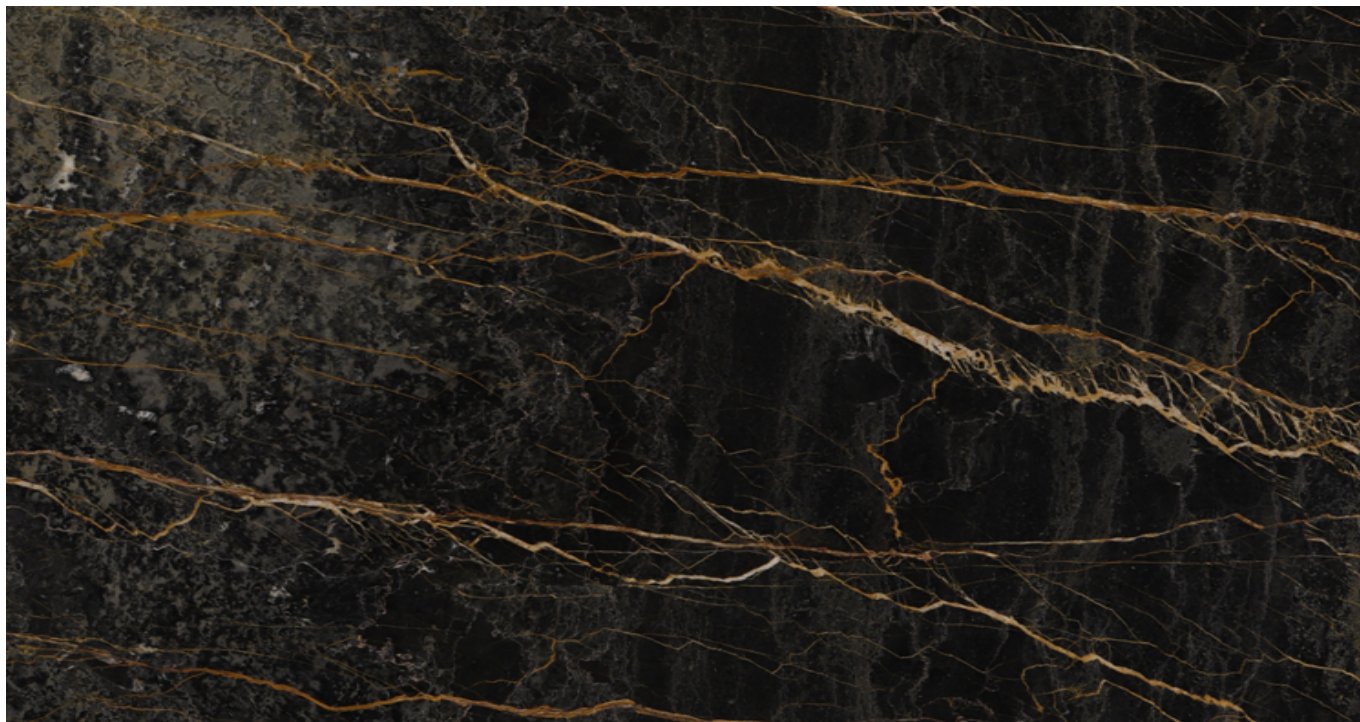

PRODUCT DATA SHEET

NERO PORT LAURENT

Material: Marble

Color: Black

Reference block: ME1651

Total slabs: 26

Total square meters: 134.68

Available material, last update at: 04-03-2025

Features

MATERIAL	FINISH	N°	L	W	THK	M²
NERO PORT LAURENT	POLISHED	1	295	179	2	5.28
NERO PORT LAURENT	POLISHED	1	295	179	2	5.28
NERO PORT LAURENT	POLISHED	1	295	179	2	5.28
NERO PORT LAURENT	POLISHED	1	295	179	2	5.28
NERO PORT LAURENT	POLISHED	1	295	179	2	5.28
NERO PORT LAURENT	POLISHED	1	295	179	2	5.28
NERO PORT LAURENT	POLISHED	1	295	178	2	5.25
NERO PORT LAURENT	POLISHED	1	295	178	2	5.25
NERO PORT LAURENT	POLISHED	1	295	179	2	5.28
NERO PORT LAURENT	POLISHED	1	295	179	2	5.28
NERO PORT LAURENT	POLISHED	1	295	179	2	5.28
NERO PORT LAURENT	POLISHED	1	295	179	2	5.28
NERO PORT LAURENT	POLISHED	1	295	179	2	5.28
NERO PORT LAURENT	POLISHED	1	295	179	2	5.28
NERO PORT LAURENT	POLISHED	1	295	179	2	5.28
NERO PORT LAURENT	POLISHED	1	295	179	2	5.28