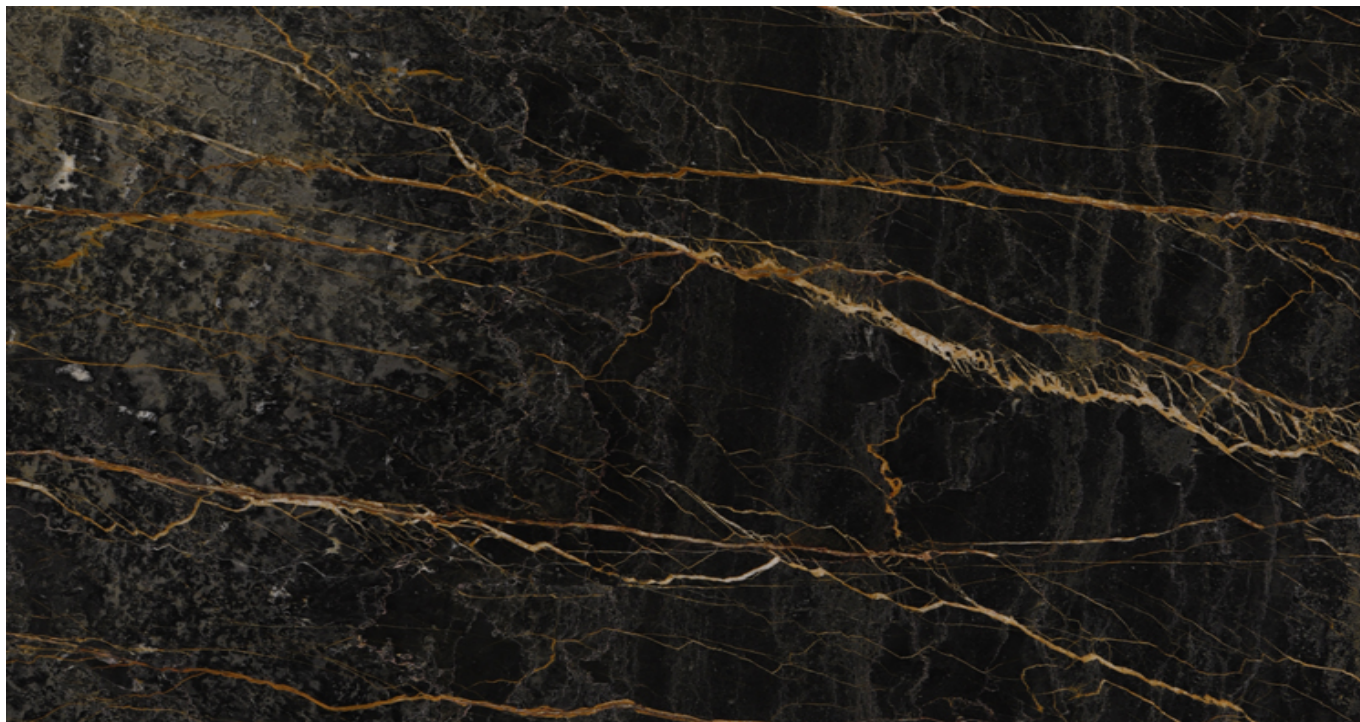

PRODUCT DATA SHEET

NERO PORT LAURENT

Material: Marble

Color: Black

Reference block: ME1651

Total slabs: 37

Total square meters: 192.25

Available material, last update at: 12-19-2024

Features

MATERIAL	FINISH	N°	L	W	THK	M²
NERO PORT LAURENT	POLISHED	1	295	179	2	5.28
NERO PORT LAURENT	POLISHED	1	295	179	2	5.28
NERO PORT LAURENT	POLISHED	1	295	179	2	5.28
NERO PORT LAURENT	POLISHED	1	295	179	2	5.28
NERO PORT LAURENT	POLISHED	1	295	179	2	5.28
NERO PORT LAURENT	POLISHED	1	295	179	2	5.28
NERO PORT LAURENT	POLISHED	1	295	178	2	5.25
NERO PORT LAURENT	POLISHED	1	295	178	2	5.25
NERO PORT LAURENT	POLISHED	1	295	178	2	5.25
NERO PORT LAURENT	POLISHED	1	295	178	2	5.25
NERO PORT LAURENT	POLISHED	1	295	178	2	5.25
NERO PORT LAURENT	POLISHED	1	295	178	2	5.25
NERO PORT LAURENT	POLISHED	1	295	179	2	5.28
NERO PORT LAURENT	POLISHED	1	295	178	2	5.25
NERO PORT LAURENT	POLISHED	1	295	178	2	5.25
NERO PORT LAURENT	POLISHED	1	295	177	2	5.22