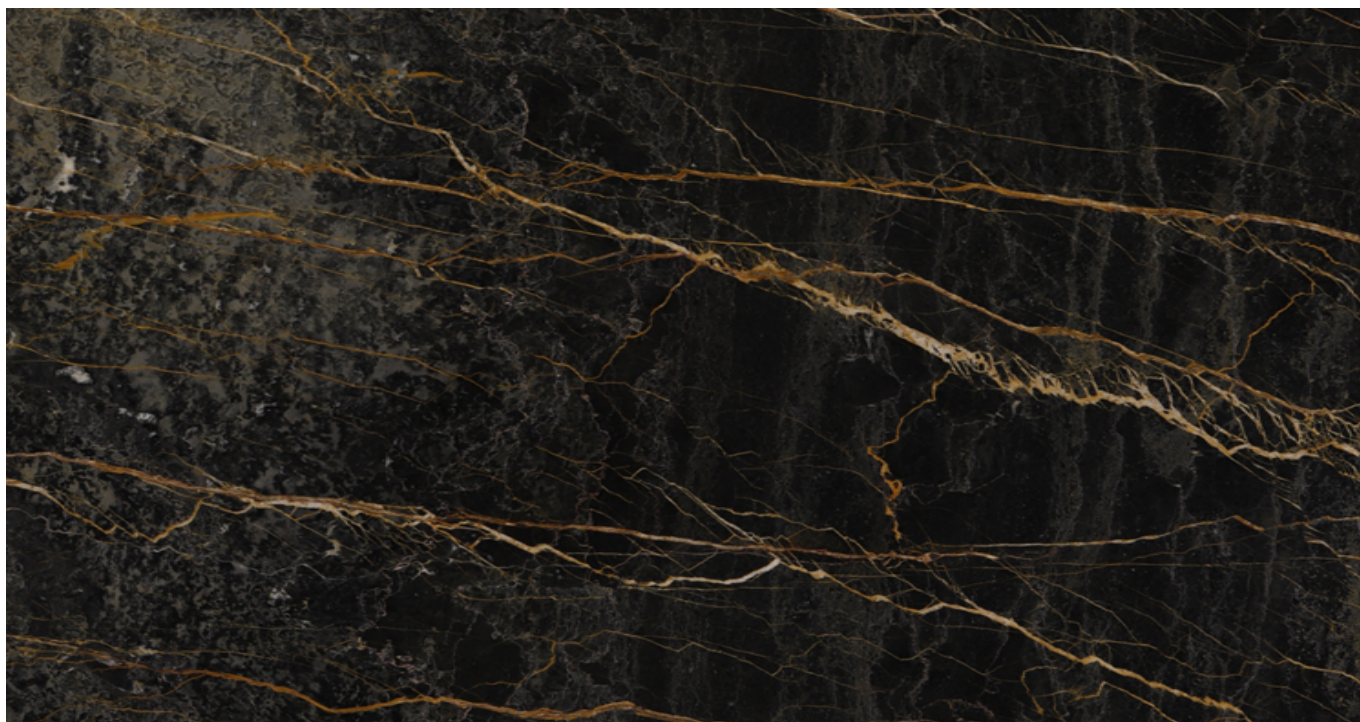

SCHEMA PRODOTTO

NERO PORT LAURENT

Colore: $\text{D}\text{S}\text{D}\cdot\text{D}\ \text{D}\cdot\text{D}\ll\text{D}^{\text{TM}}$

Blocco di riferimento: ME1651

Lastre totali: 26

Metri quadri totali: 134.68