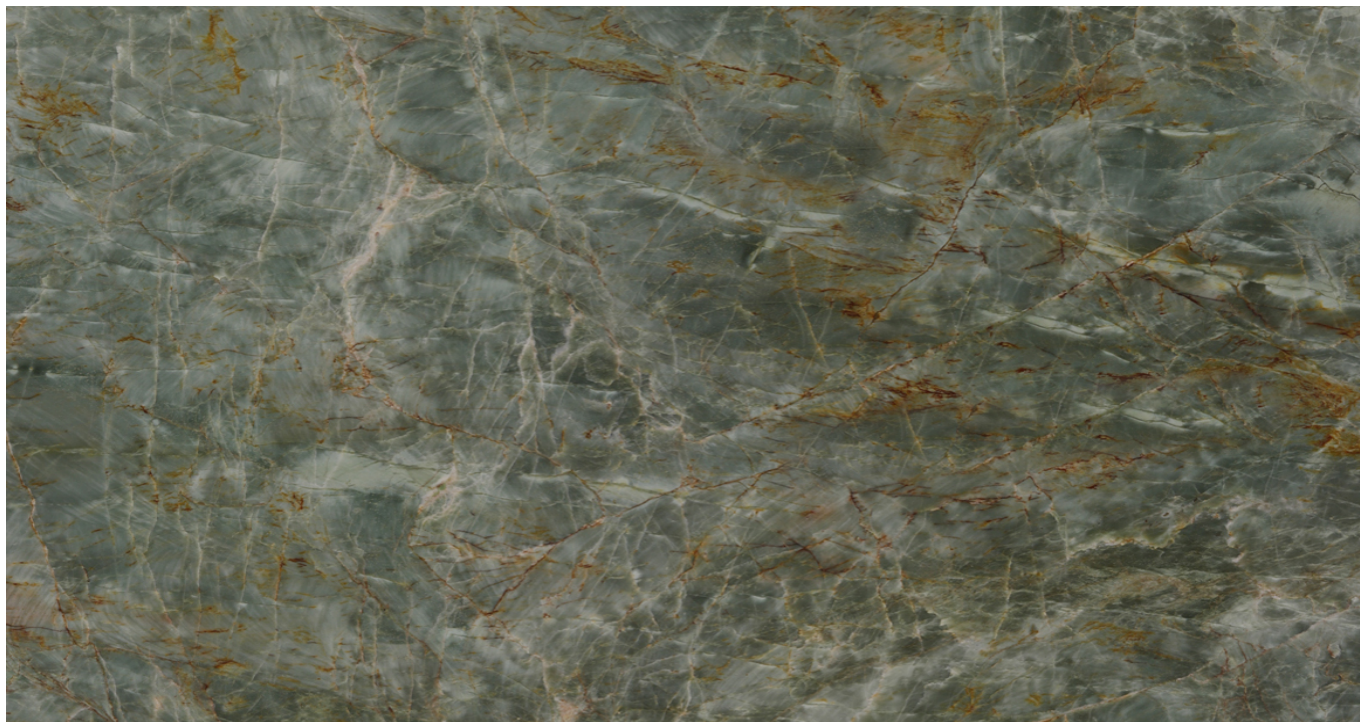

PRODUCT DATA SHEET

EMERALD QUARTZITE

Material: Quartzite

Color: Green

Reference block: ME1650

Total slabs: 10

Total square meters: 52.6

Available material, last update at: 04-03-2025

Features

MATERIAL	FINISH	N°	L	W	THK	M²
EMERALD QUARTZITE	POLISHED	1	250	145	2	3.63
EMERALD QUARTZITE	POLISHED	1	293	186	2	5.45
EMERALD QUARTZITE	POLISHED	1	293	186	2	5.45
EMERALD QUARTZITE	POLISHED	1	293	186	2	5.45
EMERALD QUARTZITE	POLISHED	1	293	186	2	5.45
EMERALD QUARTZITE	POLISHED	1	293	186	2	5.45
EMERALD QUARTZITE	POLISHED	1	293	186	2	5.45
EMERALD QUARTZITE	POLISHED	1	291	186	2	5.41
EMERALD QUARTZITE	POLISHED	1	291	186	2	5.41
EMERALD QUARTZITE	POLISHED	1	293	186	2	5.45