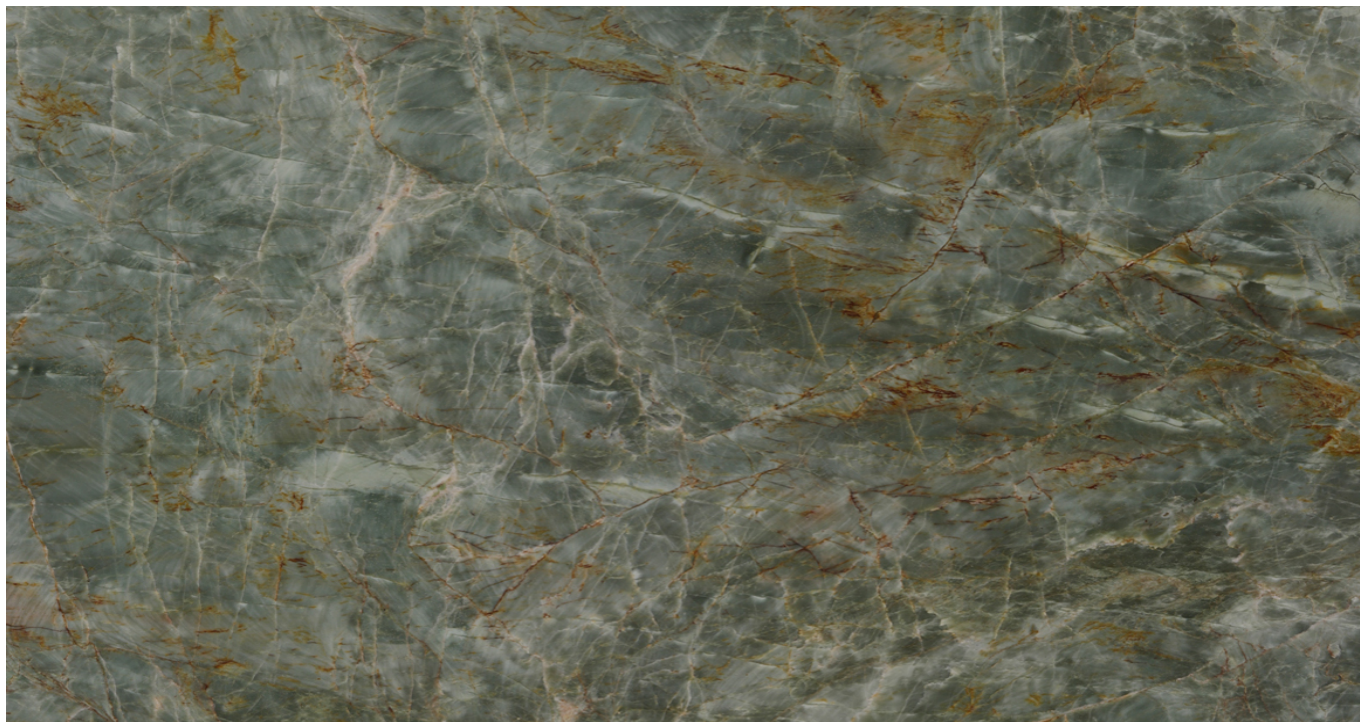

PRODUCT DATA SHEET

EMERALD QUARTZITE

Material: Quartzite

Color: Green

Reference block: ME1650

Total slabs: 10

Total square meters: 52.6