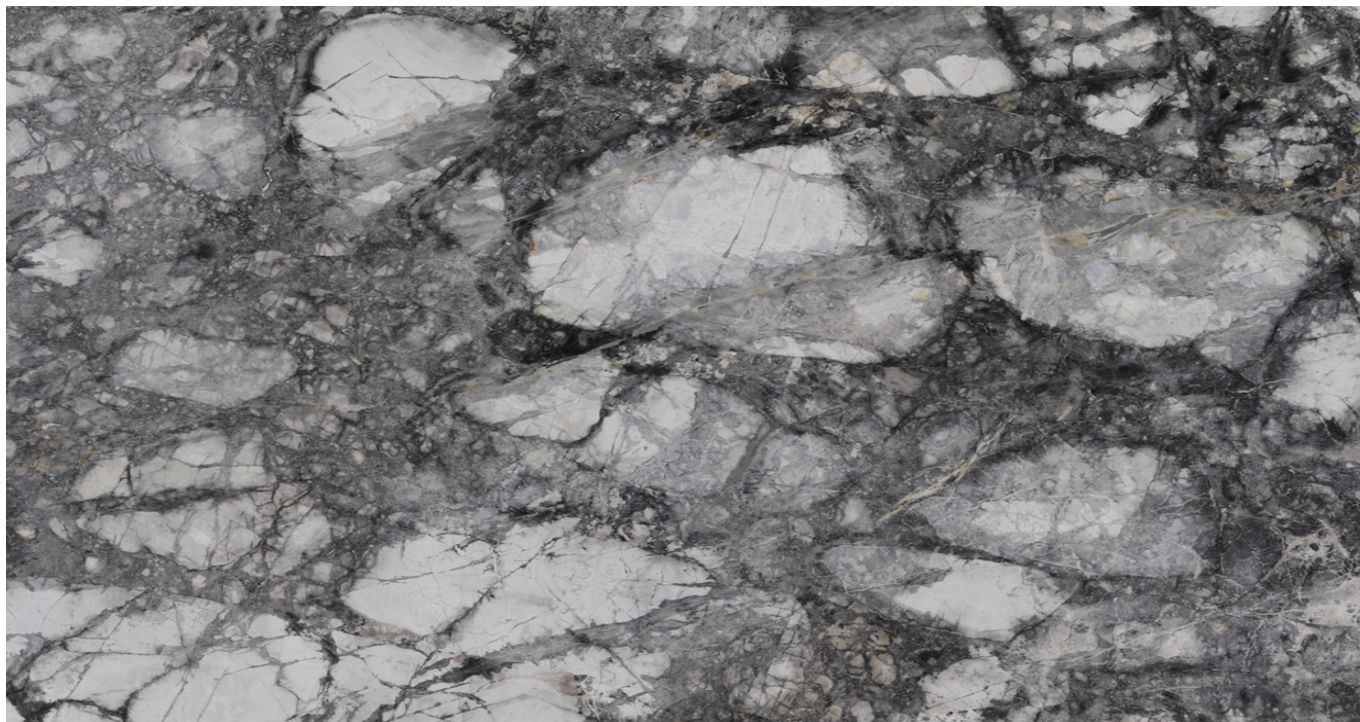

PRODUCT DATA SHEET

INVISIBLE GREY

Material: Marble

Color: White

Reference block: ME1652

Total slabs: 28

Total square meters: 153.27

Available material, last update at: 04-04-2025

Features

MATERIAL	FINISH	N°	L	W	THK	M²
INVISIBLE GREY	POLISHED	1	293	197	3	5.77
INVISIBLE GREY	POLISHED	1	296	197	2	5.83
INVISIBLE GREY	POLISHED	1	296	197	2	5.83
INVISIBLE GREY	POLISHED	1	295	197	2	5.81
INVISIBLE GREY	POLISHED	1	295	195	2	5.75
INVISIBLE GREY	POLISHED	1	280	197	2	5.52
INVISIBLE GREY	POLISHED	1	285	197	2	5.61
INVISIBLE GREY	POLISHED	1	270	197	2	5.32
INVISIBLE GREY	POLISHED	1	296	180	2	5.33
INVISIBLE GREY	POLISHED	1	296	126	2	3.73
INVISIBLE GREY	POLISHED	1	290	196	2	5.68
INVISIBLE GREY	POLISHED	1	293	197	3	5.77
INVISIBLE GREY	POLISHED	1	296	196	2	5.8
INVISIBLE GREY	POLISHED	1	296	197	2	5.83
INVISIBLE GREY	POLISHED	1	296	197	2	5.83