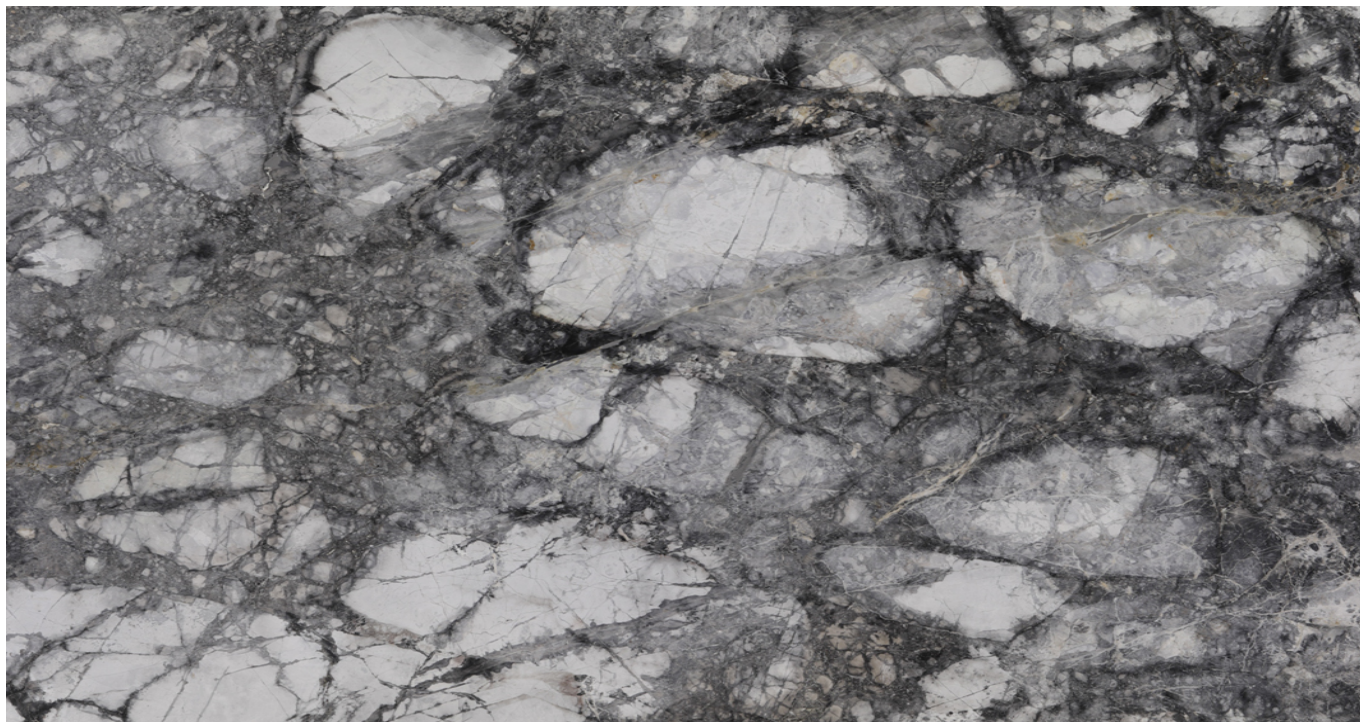

PRODUCT DATA SHEET

INVISIBLE GREY

Material: Marble

Color: White

Reference block: ME1652

Total slabs: 28

Total square meters: 153.27

Available material, last update at: 12-19-2024

Features

MATERIAL	FINISH	N°	L	W	THK	M²
INVISIBLE GREY	POLISHED	1	293	197	3	5.77
INVISIBLE GREY	POLISHED	1	296	197	2	5.83
INVISIBLE GREY	POLISHED	1	296	197	2	5.83
INVISIBLE GREY	POLISHED	1	295	197	2	5.81
INVISIBLE GREY	POLISHED	1	295	195	2	5.75
INVISIBLE GREY	POLISHED	1	280	197	2	5.52
INVISIBLE GREY	POLISHED	1	285	197	2	5.61
INVISIBLE GREY	POLISHED	1	270	197	2	5.32
INVISIBLE GREY	POLISHED	1	296	180	2	5.33
INVISIBLE GREY	POLISHED	1	296	126	2	3.73
INVISIBLE GREY	POLISHED	1	290	196	2	5.68
INVISIBLE GREY	POLISHED	1	293	197	3	5.77
INVISIBLE GREY	POLISHED	1	296	196	2	5.8
INVISIBLE GREY	POLISHED	1	296	197	2	5.83
INVISIBLE GREY	POLISHED	1	296	197	2	5.83