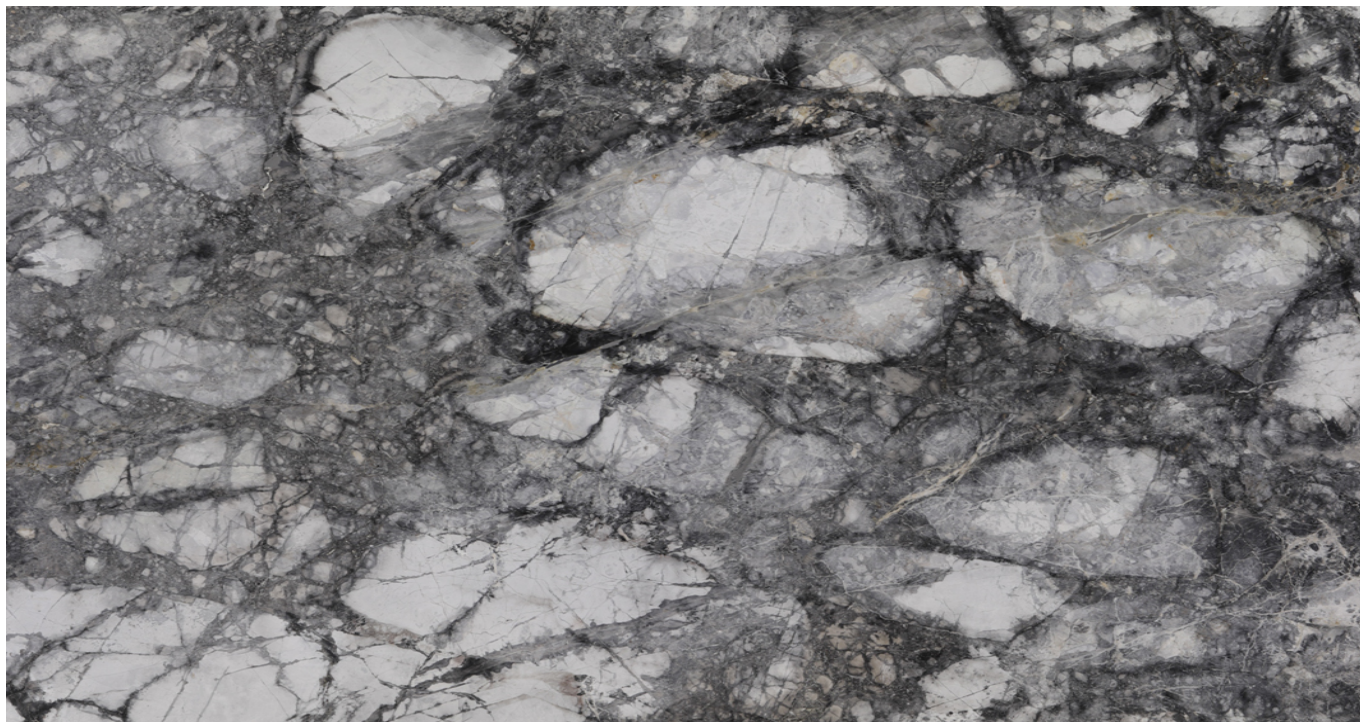

SCHEDA PRODOTTO

INVISIBLE GREY

Materiale: **Granito**

Colore: **Grigio**

Blocco di riferimento: ME1652

Lastre totali: 28

Metri quadri totali: 153.27

Available material, last update at: 12-18-2024

Features

MATERIAL	FINISH	N°	L	W	THK	M²
INVISIBLE GREY	POLISHED	1	293	197	3	5.77
INVISIBLE GREY	POLISHED	1	296	197	2	5.83
INVISIBLE GREY	POLISHED	1	296	197	2	5.83
INVISIBLE GREY	POLISHED	1	295	197	2	5.81
INVISIBLE GREY	POLISHED	1	295	195	2	5.75
INVISIBLE GREY	POLISHED	1	280	197	2	5.52
INVISIBLE GREY	POLISHED	1	285	197	2	5.61
INVISIBLE GREY	POLISHED	1	270	197	2	5.32
INVISIBLE GREY	POLISHED	1	296	180	2	5.33
INVISIBLE GREY	POLISHED	1	296	126	2	3.73
INVISIBLE GREY	POLISHED	1	290	196	2	5.68
INVISIBLE GREY	POLISHED	1	293	197	3	5.77
INVISIBLE GREY	POLISHED	1	296	196	2	5.8
INVISIBLE GREY	POLISHED	1	296	197	2	5.83
INVISIBLE GREY	POLISHED	1	296	197	2	5.83