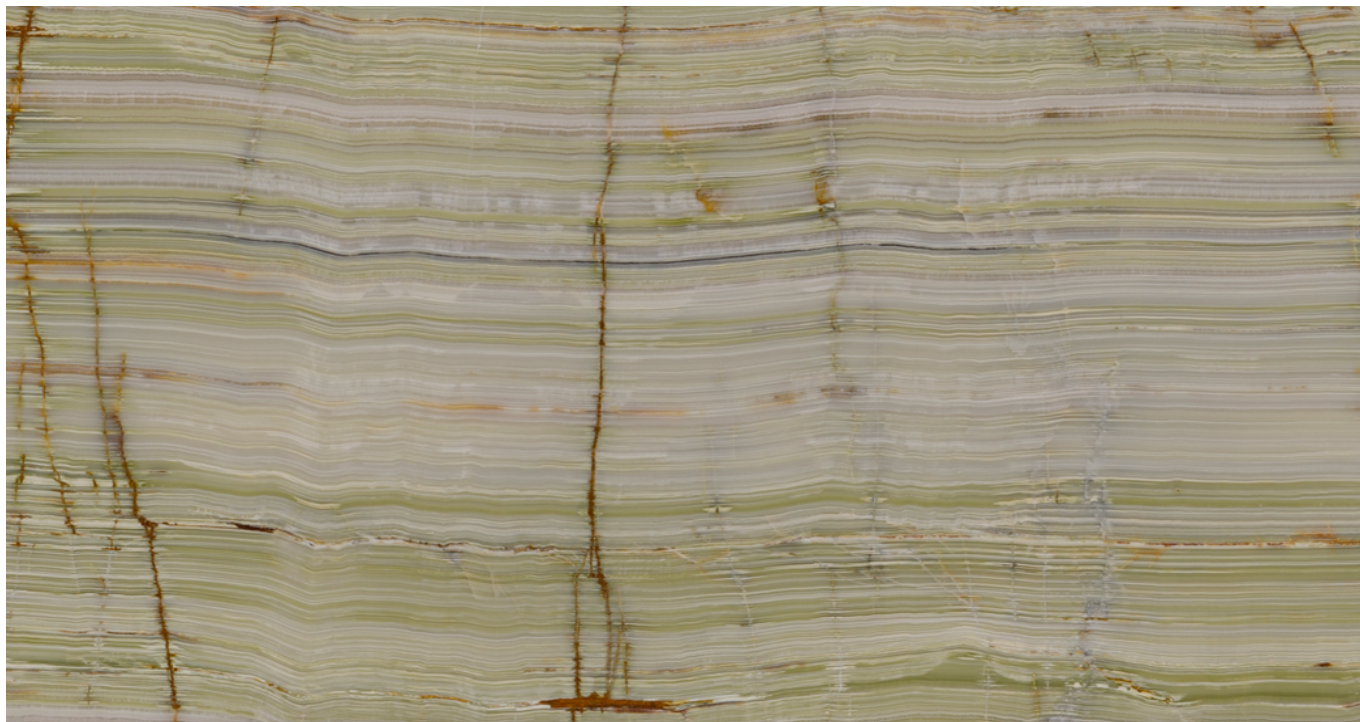

### **ONICE VERDE VC**

Material: Onyx

Color: Green

Reference block: ME1677

Total slabs: 44

Total square meters: 157.91

---

Available material, last update at: 04-02-2025

## Features

<b>MATERIAL</b>	<b>FINISH</b>	<b>N°</b>	<b>L</b>	<b>W</b>	<b>THK</b>	<b>M<sup>2</sup></b>
ONICE VERDE VC	POLISHED	1	316	115	2	3.63
ONICE VERDE VC	POLISHED	1	316	115	2	3.63
ONICE VERDE VC	POLISHED	1	311	111	2	3.45
ONICE VERDE VC	POLISHED	1	311	112	2	3.48
ONICE VERDE VC	POLISHED	1	313	113	2	3.54
ONICE VERDE VC	POLISHED	1	321	115	2	3.69
ONICE VERDE VC	POLISHED	1	321	115	2	3.69
ONICE VERDE VC	POLISHED	1	305	114	2	3.48
ONICE VERDE VC	POLISHED	1	300	114	2	3.42
ONICE VERDE VC	POLISHED	1	316	115	2	3.63
ONICE VERDE VC	POLISHED	1	316	115	2	3.63
ONICE VERDE VC	POLISHED	1	315	114	2	3.59
ONICE VERDE VC	POLISHED	1	316	115	2	3.63
ONICE VERDE VC	POLISHED	1	317	115	2	3.65
ONICE VERDE VC	POLISHED	1	317	115	2	3.65