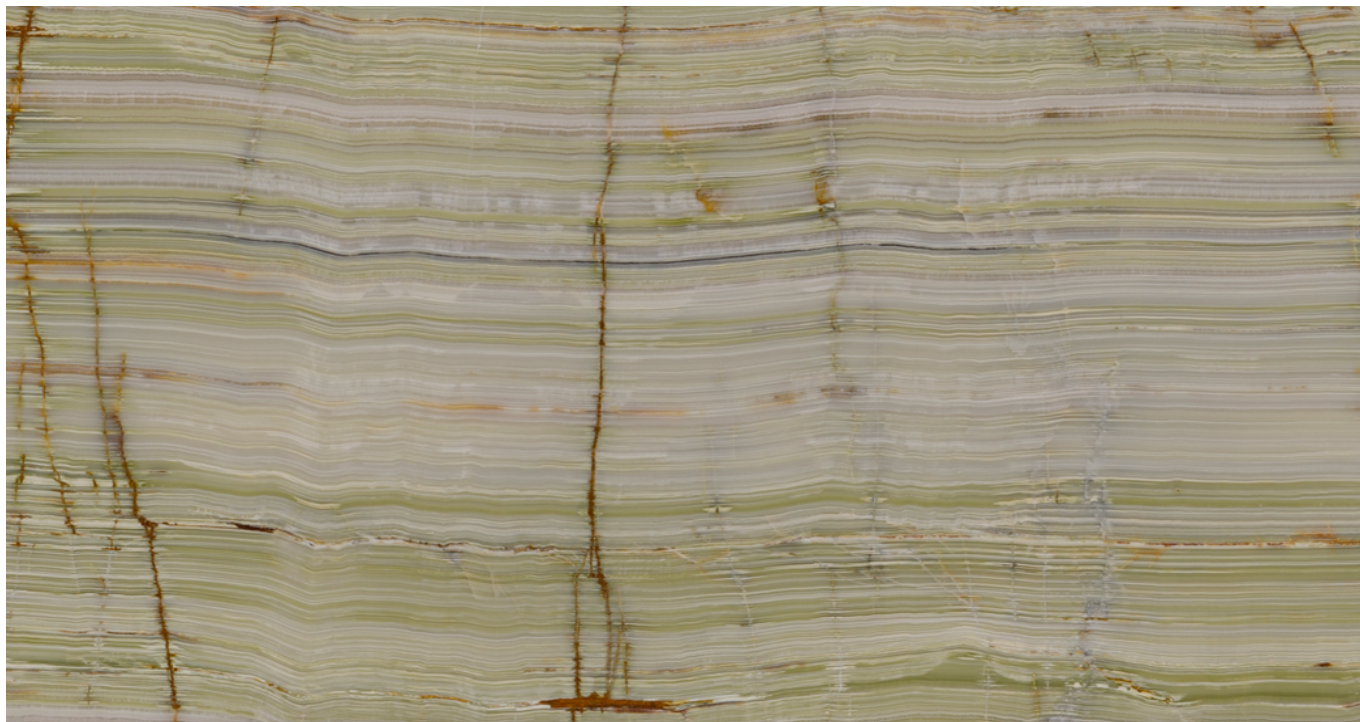

### **ONICE VERDE VC**

Material: Onyx

Color: Green

Reference block: ME1677

Total slabs: 44

Total square meters: 157.91

---

Available material, last update at: 11-18-2024

## Features

<b>MATERIAL</b>	<b>FINISH</b>	<b>N°</b>	<b>L</b>	<b>W</b>	<b>THK</b>	<b>M<sup>2</sup></b>
ONICE VERDE VC	POLISHED	1	316	115	2	3.63
ONICE VERDE VC	POLISHED	1	316	115	2	3.63
ONICE VERDE VC	POLISHED	1	311	111	2	3.45
ONICE VERDE VC	POLISHED	1	311	112	2	3.48
ONICE VERDE VC	POLISHED	1	313	113	2	3.54
ONICE VERDE VC	POLISHED	1	321	115	2	3.69
ONICE VERDE VC	POLISHED	1	321	115	2	3.69
ONICE VERDE VC	POLISHED	1	305	114	2	3.48
ONICE VERDE VC	POLISHED	1	300	114	2	3.42
ONICE VERDE VC	POLISHED	1	316	115	2	3.63
ONICE VERDE VC	POLISHED	1	316	115	2	3.63
ONICE VERDE VC	POLISHED	1	315	114	2	3.59
ONICE VERDE VC	POLISHED	1	316	115	2	3.63
ONICE VERDE VC	POLISHED	1	317	115	2	3.65
ONICE VERDE VC	POLISHED	1	317	115	2	3.65