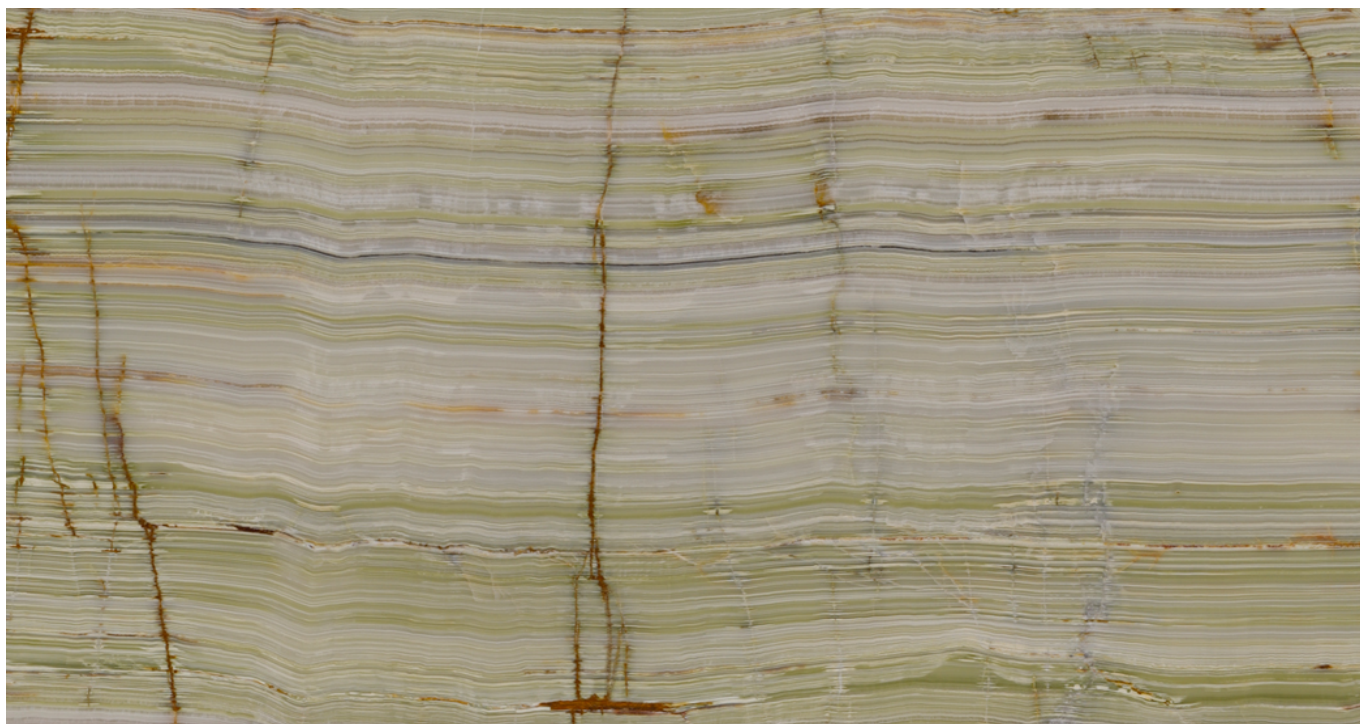

SCHEMA PRODOTTO

ONICE VERDE VC

Colore: $\text{D}—\text{D}\bullet\text{D}\rangle\text{D}\bullet\text{D}\bullet\text{D}\ll\text{D}^{\text{TM}}$

Blocco di riferimento: ME1677

Lastre totali: 44

Metri quadri totali: 157.91