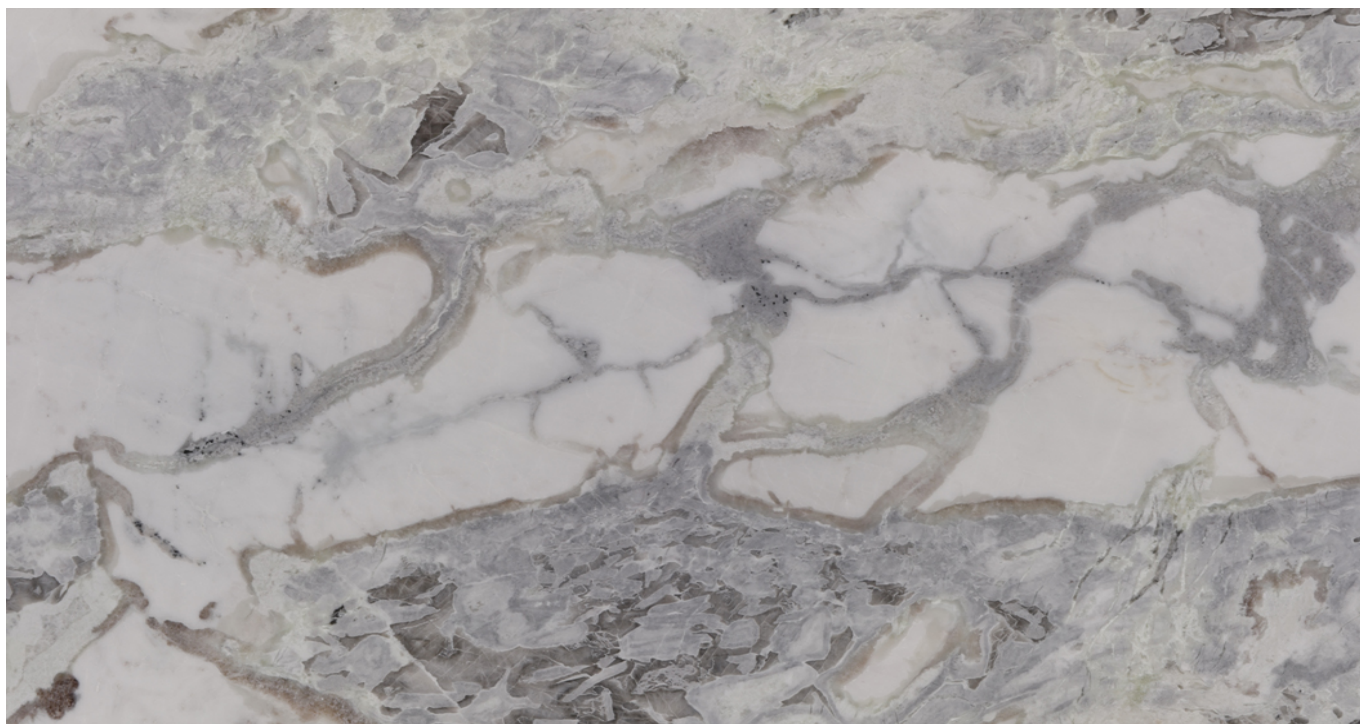

### **OYSTER WHITE**

Material: Marble

Color: White

Reference block: ME1695

Total slabs: 9

Total square meters: 52.33

---

Available material, last update at: 04-03-2025

## Features

<b>MATERIAL</b>	<b>FINISH</b>	<b>N°</b>	<b>L</b>	<b>W</b>	<b>THK</b>	<b>M<sup>2</sup></b>
OYSTER WHITE	POLISHED	1	314	191	2	6
OYSTER WHITE	POLISHED	1	314	191	2	6
OYSTER WHITE	POLISHED	1	314	191	2	6
OYSTER WHITE	POLISHED	1	310	191	2	5.92
OYSTER WHITE	POLISHED	1	313	191	2	5.98
OYSTER WHITE	POLISHED	1	313	191	2	5.98
OYSTER WHITE	POLISHED	1	310	191	2	5.92
OYSTER WHITE	POLISHED	1	314	191	2	6
OYSTER WHITE	POLISHED	1	310	146	2	4.53