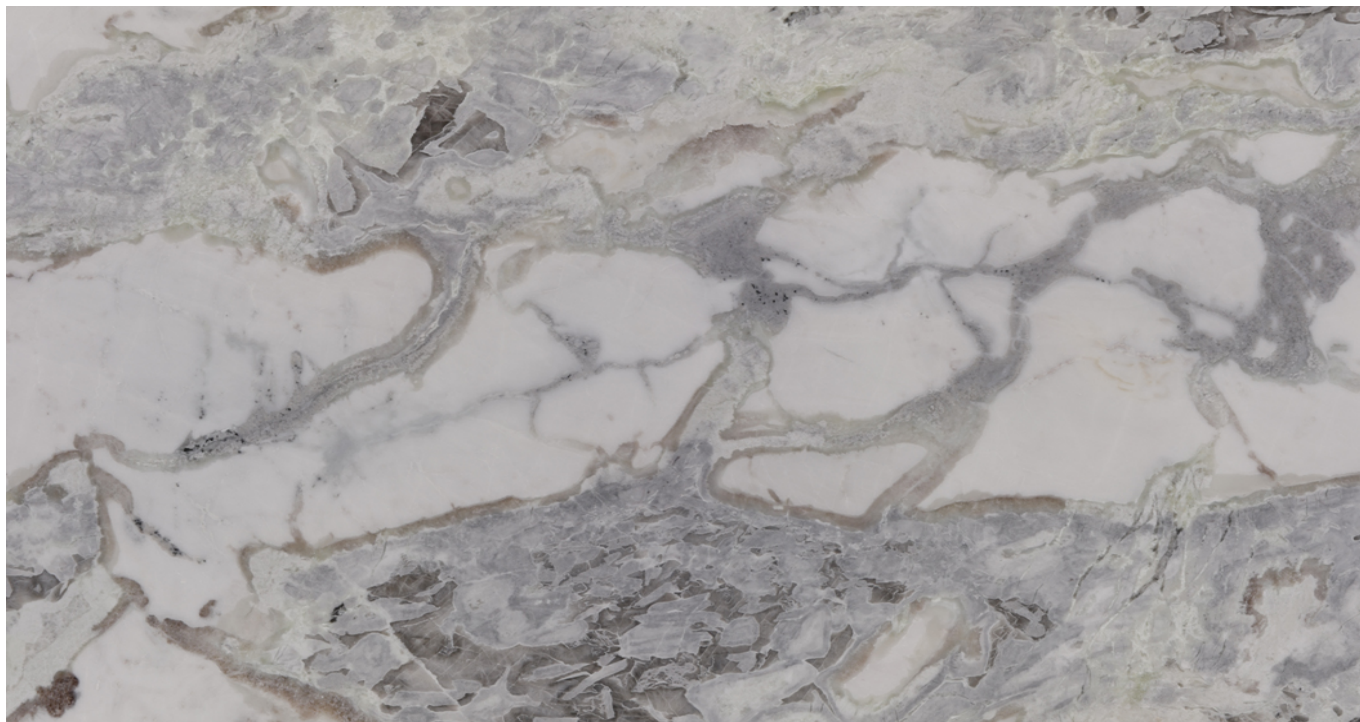

### **OYSTER WHITE**

Material: Marble

Color: White

Reference block: ME1695

Total slabs: 24

Total square meters: 142.05

---

Available material, last update at: 12-19-2024