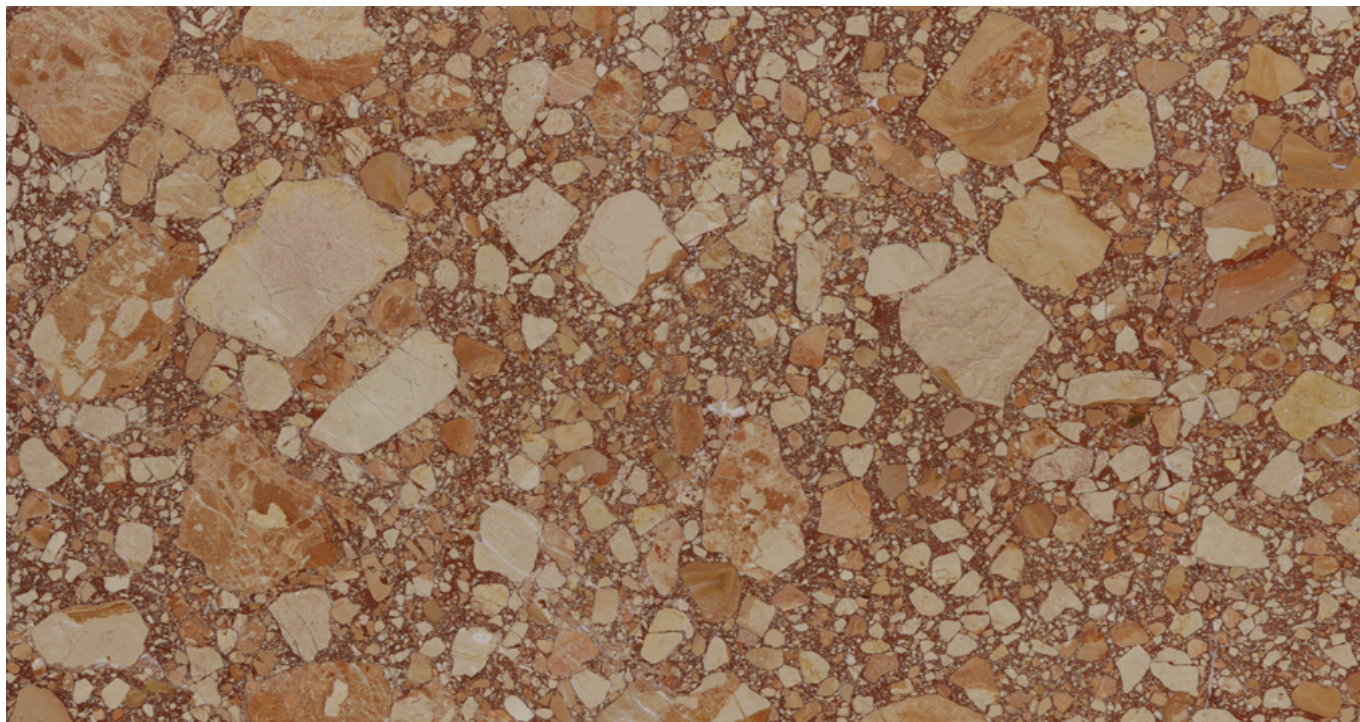

PRODUCT DATA SHEET

CEPPO ROSSO

Material: Marble

Color: Red

Reference block: ME1726

Total slabs: 46

Total square meters: 212.35

Available material, last update at: 04-03-2025

Features

MATERIAL	FINISH	N°	L	W	THK	M ²
CEPPO ROSSO	POLISHED	1	286	165	2	4.72
CEPPO ROSSO	POLISHED	1	285	163	2	4.65
CEPPO ROSSO	POLISHED	1	285	163	2	4.65
CEPPO ROSSO	POLISHED	1	285	163	2	4.65
CEPPO ROSSO	POLISHED	1	285	163	2	4.65
CEPPO ROSSO	POLISHED	1	285	163	2	4.65
CEPPO ROSSO	POLISHED	1	285	163	2	4.65
CEPPO ROSSO	POLISHED	1	284	162	2	4.6
CEPPO ROSSO	POLISHED	1	284	162	2	4.6
CEPPO ROSSO	POLISHED	1	284	162	2	4.6
CEPPO ROSSO	POLISHED	1	284	162	2	4.6
CEPPO ROSSO	POLISHED	1	286	165	2	4.72
CEPPO ROSSO	POLISHED	1	284	162	2	4.6
CEPPO ROSSO	POLISHED	1	283	161	2	4.56
CEPPO ROSSO	POLISHED	1	283	161	2	4.56