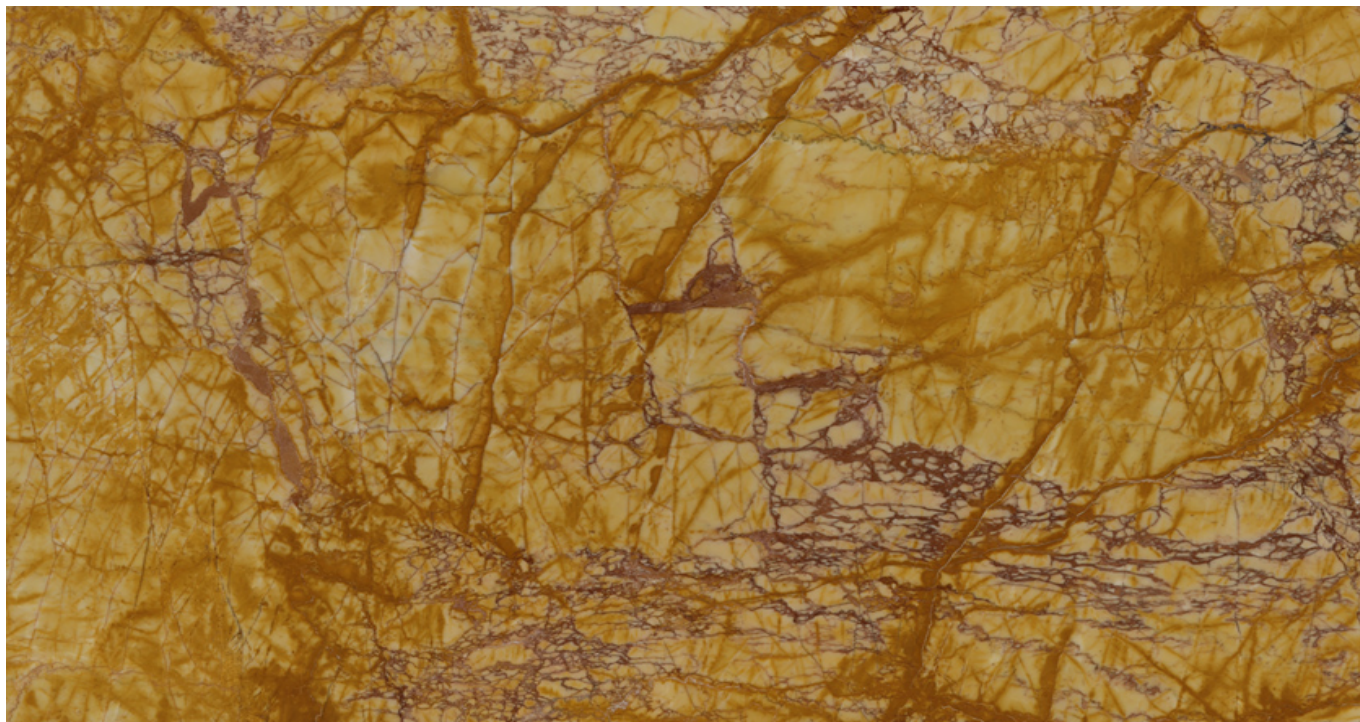

PRODUCT DATA SHEET

GIALLO IMPERIALE

Material: Marble

Color: Yellow

Reference block: ME1474

Total slabs: 38

Total square meters: 228.97

Available material, last update at: 09-16-2024

Features

MATERIAL	FINISH	N°	L	W	THK	M²
GIALLO IMPERIALE	POLISHED	1	317	196	2	6.21
GIALLO IMPERIALE	POLISHED	1	316	194	2	6.13
GIALLO IMPERIALE	POLISHED	1	316	193	2	6.1
GIALLO IMPERIALE	POLISHED	1	316	193	2	6.1
GIALLO IMPERIALE	POLISHED	1	316	192	2	6.07
GIALLO IMPERIALE	POLISHED	1	316	192	2	6.07
GIALLO IMPERIALE	POLISHED	1	316	191	2	6.04
GIALLO IMPERIALE	POLISHED	1	316	191	2	6.04
GIALLO IMPERIALE	POLISHED	1	316	191	2	6.04
GIALLO IMPERIALE	POLISHED	1	316	191	2	6.04
GIALLO IMPERIALE	POLISHED	1	316	190	2	6
GIALLO IMPERIALE	POLISHED	1	317	196	2	6.21
GIALLO IMPERIALE	POLISHED	1	316	190	2	6
GIALLO IMPERIALE	POLISHED	1	316	189	2	5.97
GIALLO IMPERIALE	POLISHED	1	316	189	2	5.97