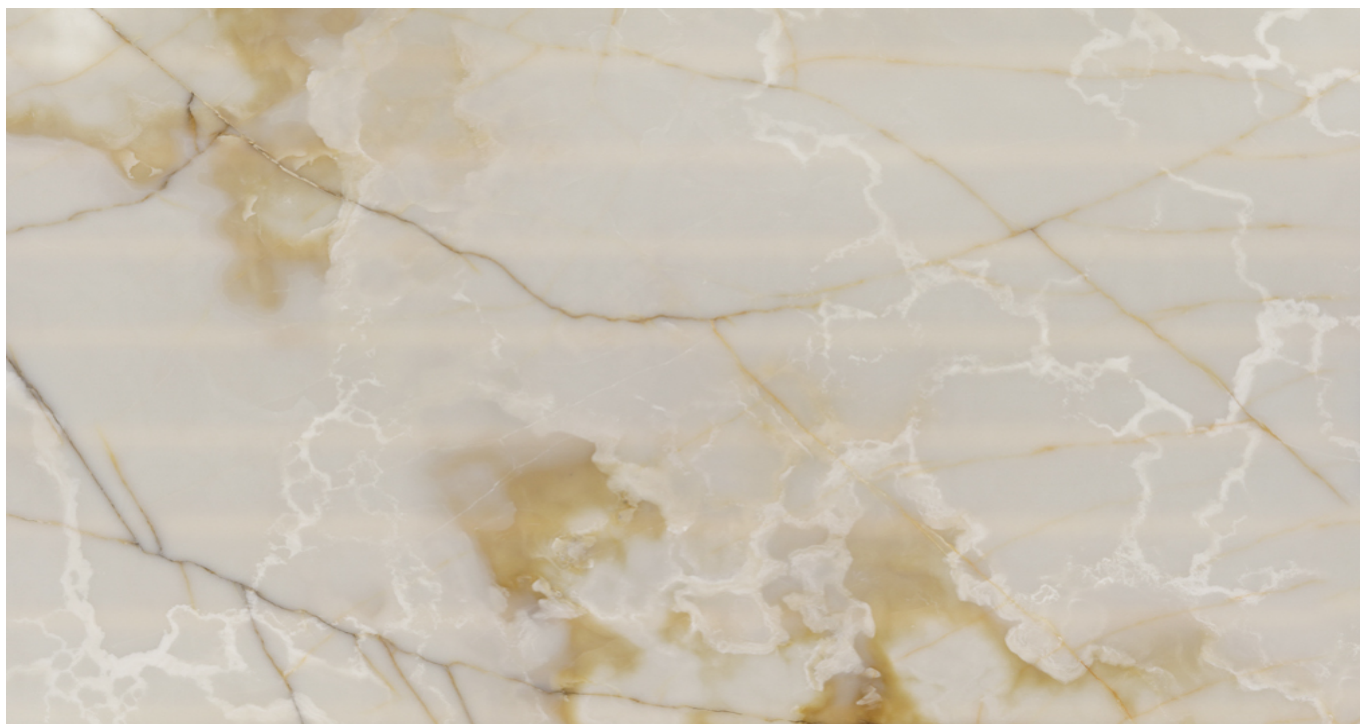

PRODUCT DATA SHEET

WHITE ONYX

Material: Onyx

Color: White

Reference block: ME1748

Total slabs: 5

Total square meters: 30.01

Available material, last update at: 12-12-2024

Features

MATERIAL	FINISH	N°	L	W	THK	M²
WHITE ONYX	POLISHED	1	312	197	2	6.15
WHITE ONYX	POLISHED	1	312	197	2	6.15
WHITE ONYX	POLISHED	1	312	197	2	6.15
WHITE ONYX	POLISHED	1	302	197	2	5.95
WHITE ONYX	POLISHED	1	285	197	2	5.61