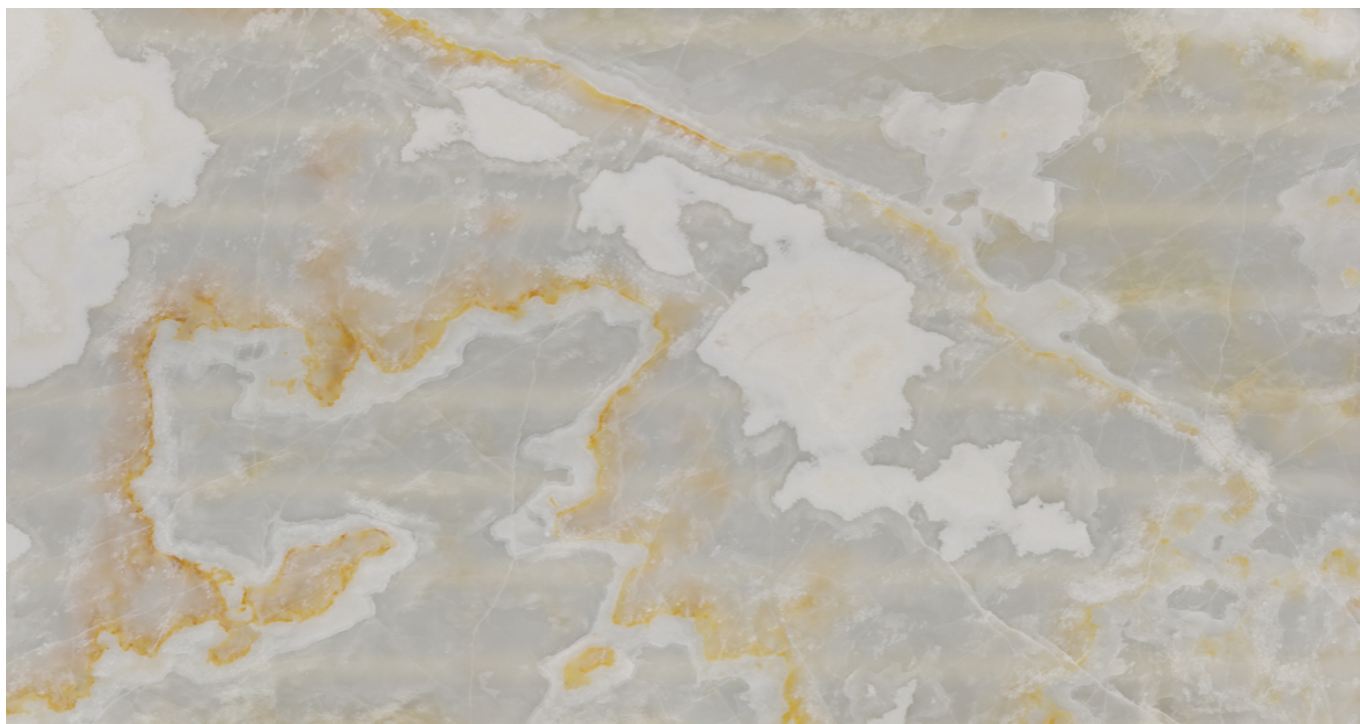

### **WHITE ONYX**

Material: Onyx

Color: White

Reference block: ME1775

Total slabs: 6

Total square meters: 32.83

---

---