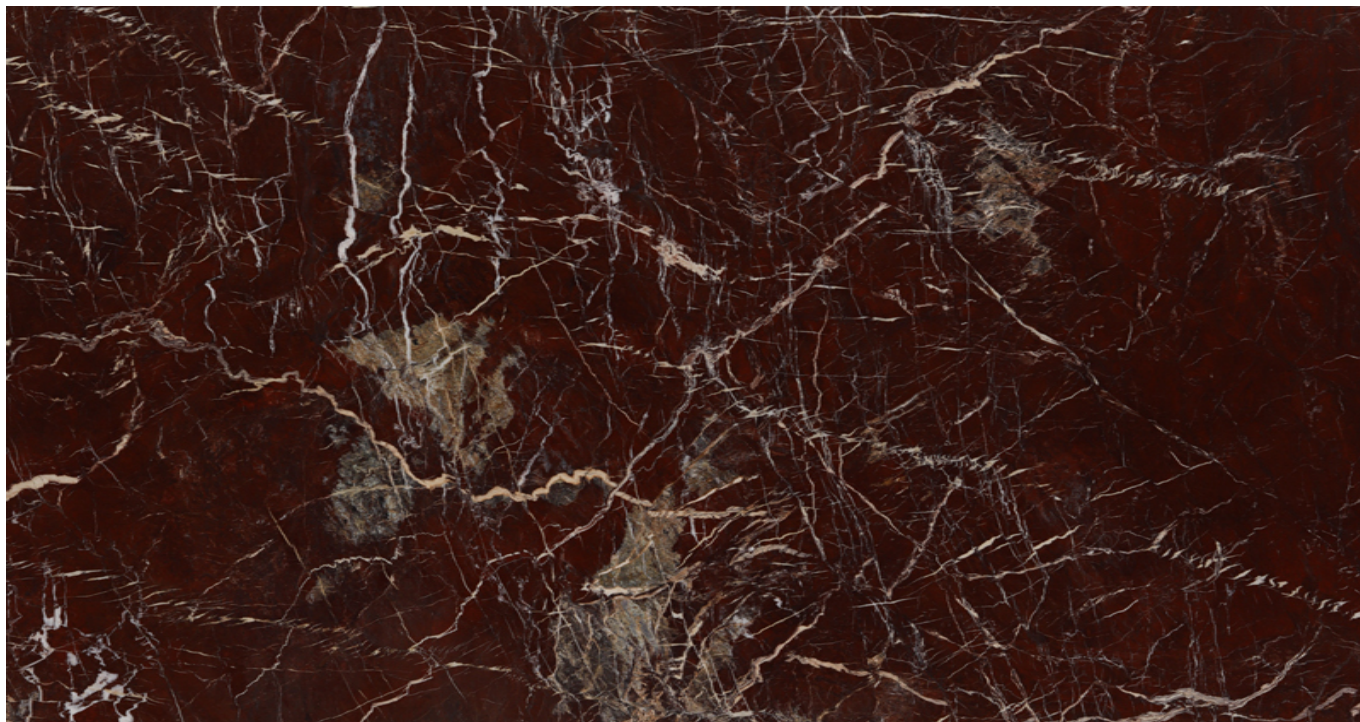

### **RED JASPER**

Material: Marble

Color: Red

Reference block: ME1824

Total slabs: 3

Total square meters: 11.04

---

---