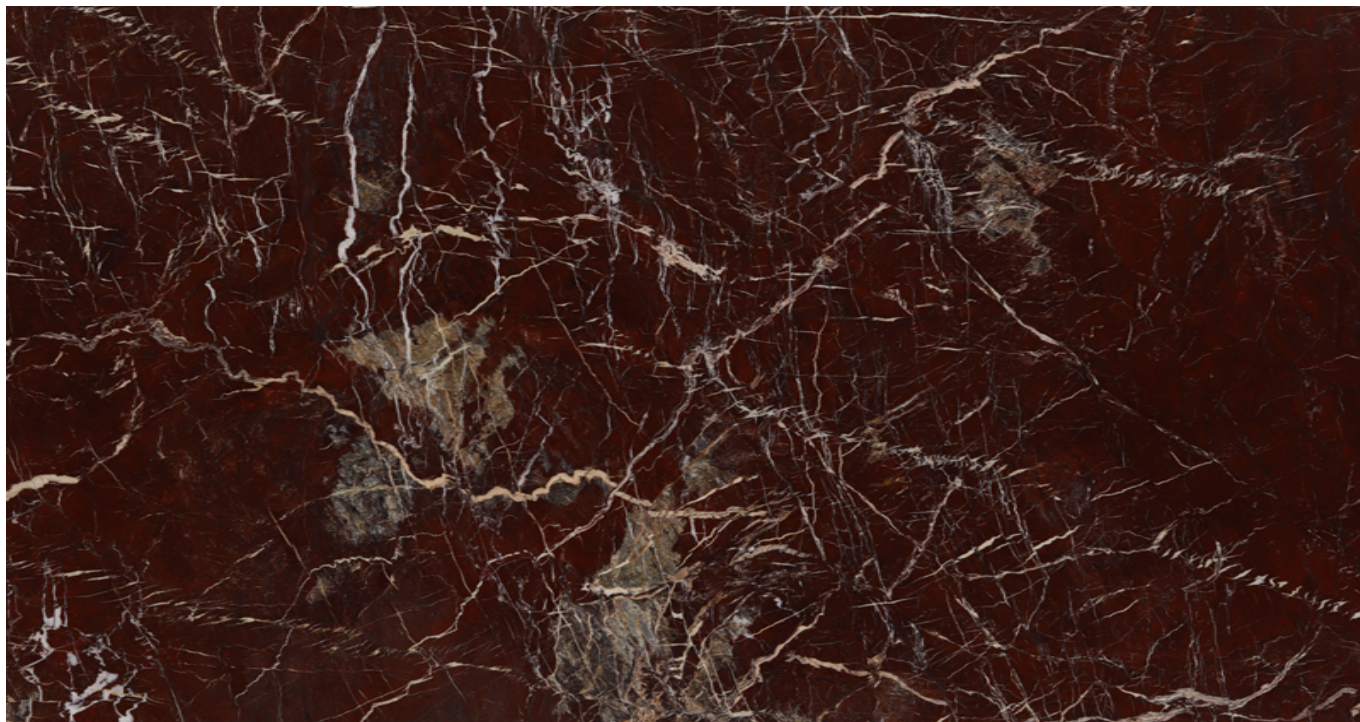

### **RED JASPER**

Material: Marble

Color: Red

Reference block: ME1824

Total slabs: 8

Total square meters: 32.25

---

Available material, last update at: 12-19-2024