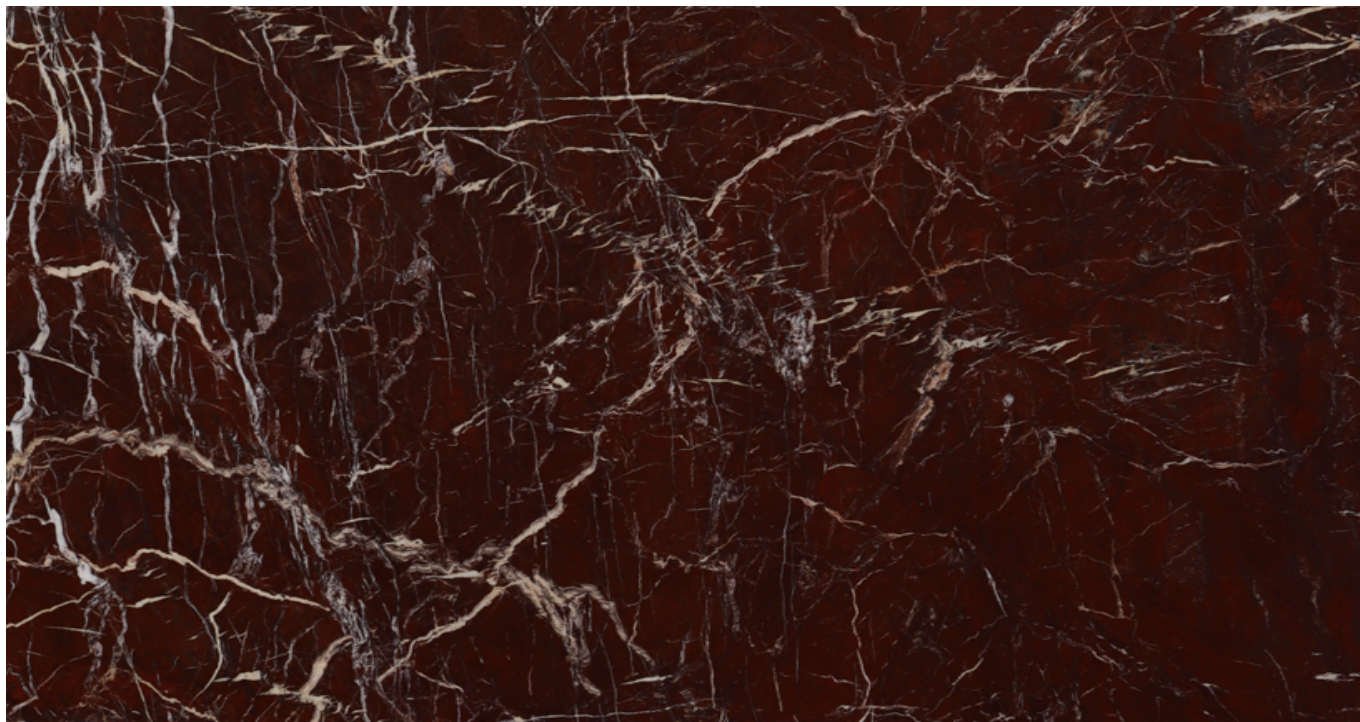

PRODUCT DATA SHEET

RED JASPER

Material: Marble

Color: Red

Reference block: ME1824

Total slabs: 13

Total square meters: 53.8

Available material, last update at: 09-16-2024

Features

| MATERIAL | FINISH | N° | L | W | THK | M² |
|-----------------|---------------|-----------|----------|----------|------------|----------------------|
| RED JASPER | POLISHED | 1 | 248 | 176 | 3 | 4.36 |
| RED JASPER | POLISHED | 1 | 244 | 171 | 2 | 4.17 |
| RED JASPER | POLISHED | 1 | 244 | 171 | 2 | 4.17 |
| RED JASPER | POLISHED | 1 | 243 | 170 | 2 | 4.13 |
| RED JASPER | POLISHED | 1 | 223 | 123 | 2 | 2.74 |
| RED JASPER | POLISHED | 1 | 248 | 174 | 2 | 4.32 |
| RED JASPER | POLISHED | 1 | 248 | 173 | 2 | 4.29 |
| RED JASPER | POLISHED | 1 | 248 | 173 | 2 | 4.29 |
| RED JASPER | POLISHED | 1 | 248 | 173 | 2 | 4.29 |
| RED JASPER | POLISHED | 1 | 248 | 173 | 2 | 4.29 |
| RED JASPER | POLISHED | 1 | 248 | 172 | 2 | 4.27 |
| RED JASPER | POLISHED | 1 | 248 | 172 | 2 | 4.27 |
| RED JASPER | POLISHED | 1 | 245 | 172 | 2 | 4.21 |