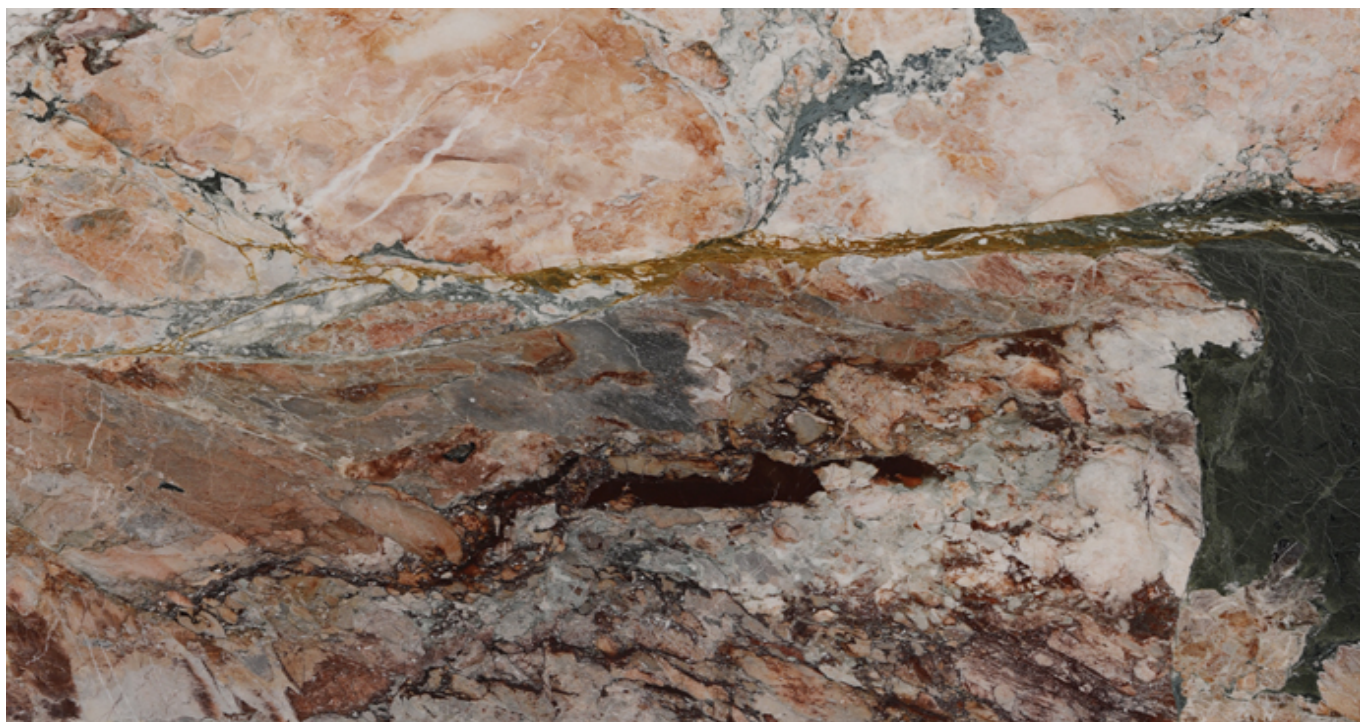

SCHEMA PRODOTTO

NEW FOUR SEASONS

Materiale: Carrara

Colore: Rosso

Blocco di riferimento: ME1826

Lastre totali: 15

Metri quadri totali: 68.8

Available material, last update at: 09-16-2024

Features

MATERIAL	FINISH	N°	L	W	THK	M²
NEW FOUR SEASONS	POLISHED	1	253	125	2	3.16
NEW FOUR SEASONS	LEATHER	1	275	171	2	4.7
NEW FOUR SEASONS	LEATHER	1	275	171	2	4.7
NEW FOUR SEASONS	LEATHER	1	274	171	2	4.69
NEW FOUR SEASONS	LEATHER	1	274	171	2	4.69
NEW FOUR SEASONS	LEATHER	1	273	171	2	4.67
NEW FOUR SEASONS		1	273	171	2	4.67
NEW FOUR SEASONS	POLISHED	1	273	172	2	4.7
NEW FOUR SEASONS	POLISHED	1	272	172	2	4.68
NEW FOUR SEASONS	POLISHED	1	272	172	2	4.68
NEW FOUR SEASONS	POLISHED	1	272	172	2	4.68
NEW FOUR SEASONS	POLISHED	1	272	172	2	4.68
NEW FOUR SEASONS	LEATHER	1	275	171	2	4.7
NEW FOUR SEASONS	LEATHER	1	275	171	2	4.7
NEW FOUR SEASONS	LEATHER	1	275	171	2	4.7