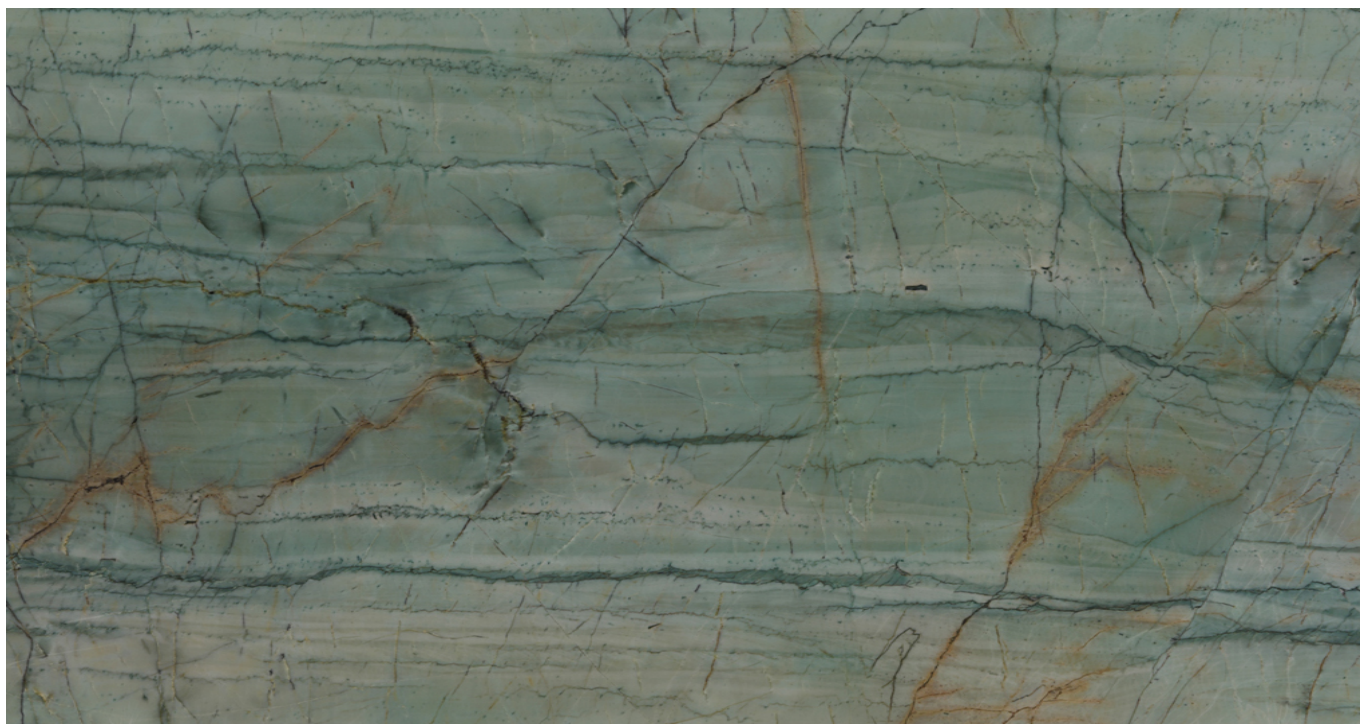

PRODUCT DATA SHEET

QUARZITE DA VINCI

Material: Quartzite

Color: Green

Reference block: IN1284

Total slabs: 16

Total square meters: 93.76