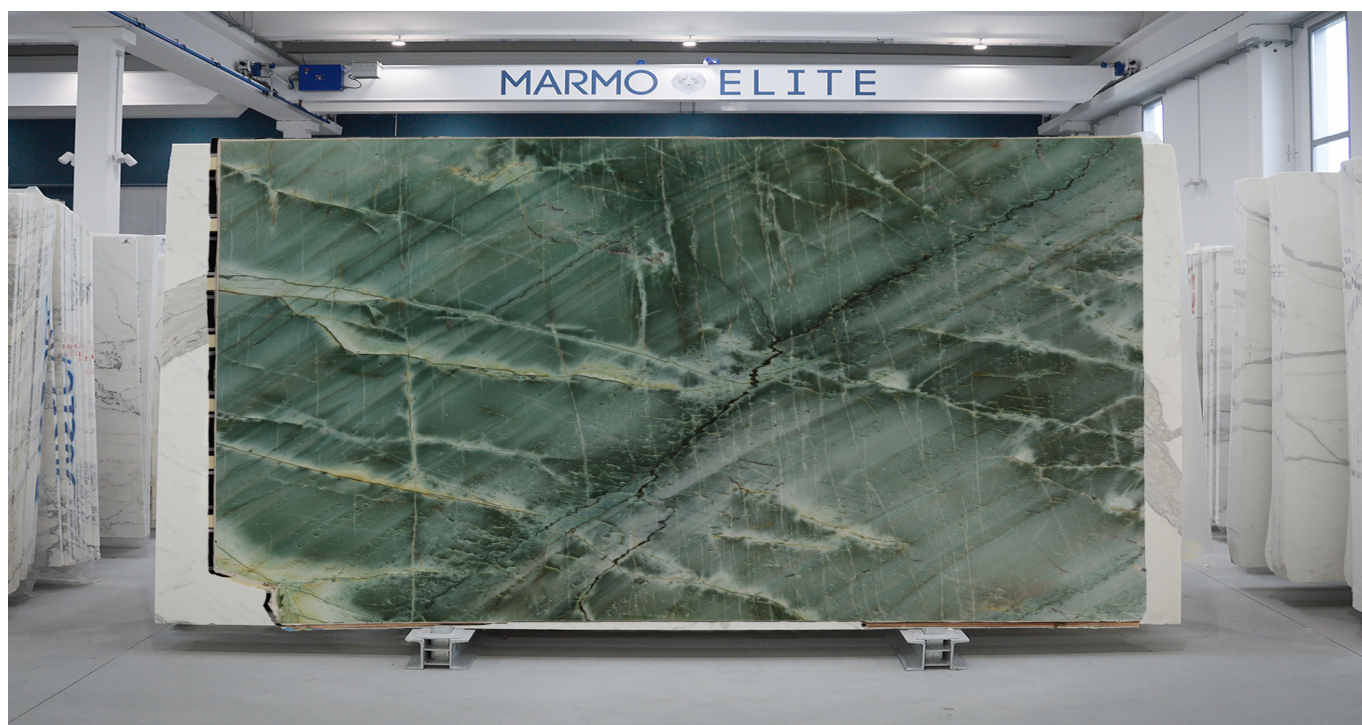

### QUARZITE DA VINCI

Material: Quartzite

Color: Green

Reference block: ME1845

Total slabs: 71

Total square meters: 399.33

---

Available material, last update at: 10-18-2024