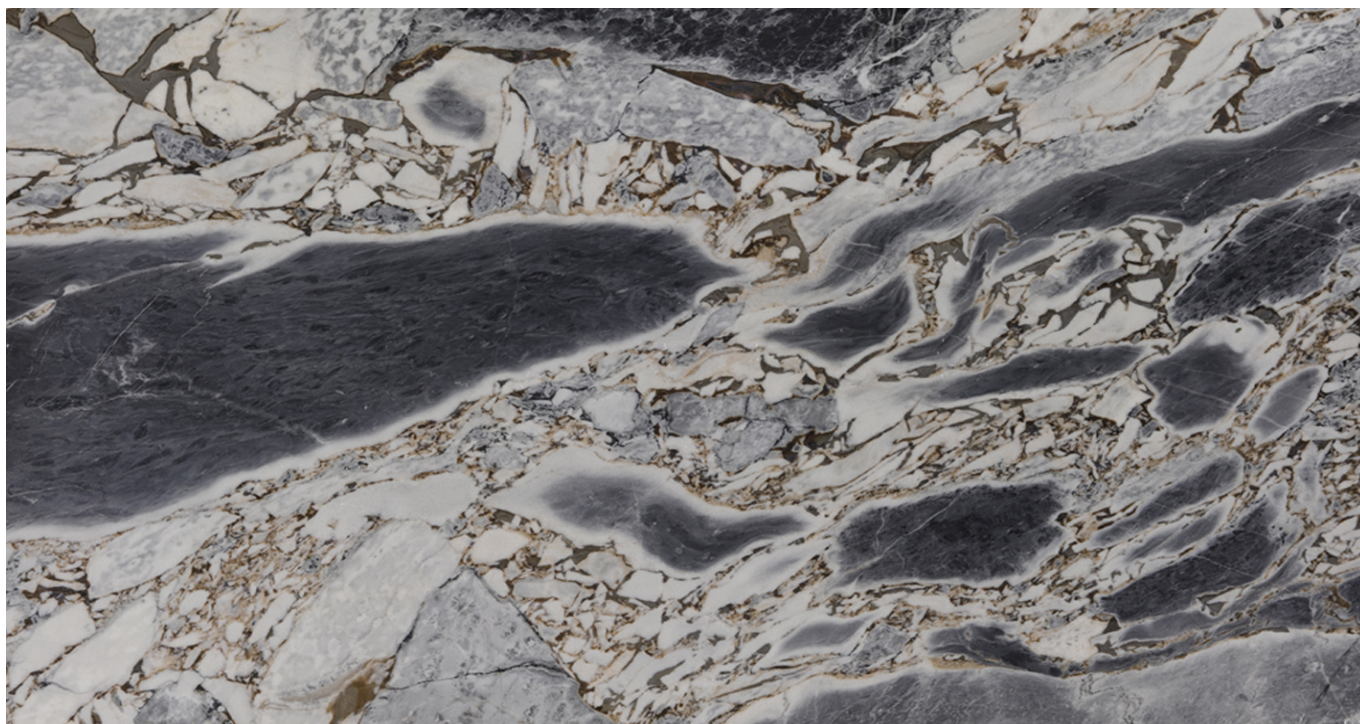

### **OCEAN STORM**

Material: Onyx

Color: Gray

Reference block: IN1302

Total slabs: 11

Total square meters: 48.7

---

Available material, last update at: 11-25-2024

## Features

<b>MATERIAL</b>	<b>FINISH</b>	<b>N°</b>	<b>L</b>	<b>W</b>	<b>THK</b>	<b>M<sup>2</sup></b>
OCEAN STORM	POLISHED	1	275	163	2	4.48
OCEAN STORM	POLISHED	1	271	160	2	4.34
OCEAN STORM	POLISHED	1	268	155	2	4.15
OCEAN STORM	POLISHED	1	275	163	2	4.48
OCEAN STORM	POLISHED	1	275	163	2	4.48
OCEAN STORM	POLISHED	1	275	163	2	4.48
OCEAN STORM	POLISHED	1	275	163	2	4.48
OCEAN STORM	POLISHED	1	275	163	2	4.48
OCEAN STORM	POLISHED	1	275	163	2	4.48
OCEAN STORM	POLISHED	1	275	162	2	4.46
OCEAN STORM	POLISHED	1	275	162	2	4.46
OCEAN STORM	POLISHED	1	274	161	2	4.41