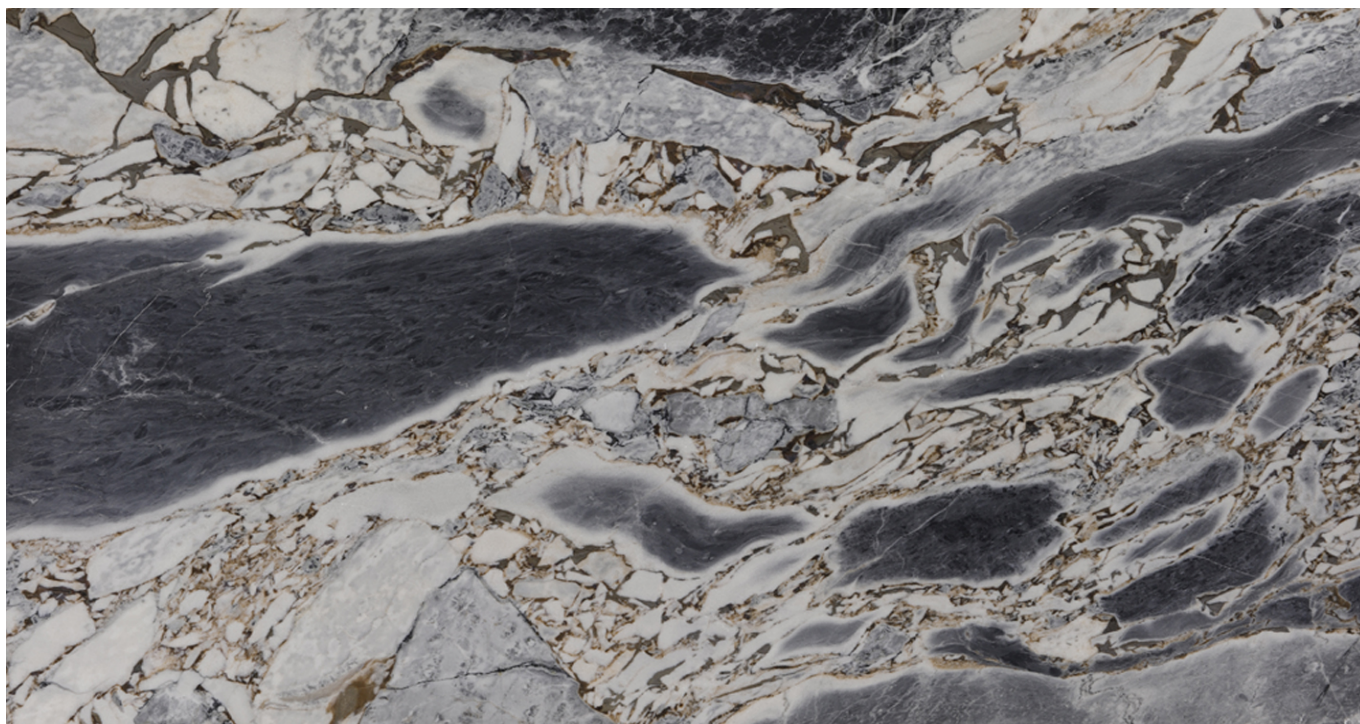

SCHEDA PRODOTTO

OCEAN STORM

Materiale: $\text{D}\check{\text{Z}}\text{D}'\frac{1}{2}\text{D}, \text{D}^{\circ}\check{\text{N}}\bullet$

Colore: $\text{D}_j\text{D}\bullet\text{D} \text{D}\ll\text{D}^{\text{TM}}$

Blocco di riferimento: IN1302

Lastre totali: 11

Metri quadri totali: 48.7

Available material, last update at: 11-24-2024

Features

MATERIAL	FINISH	N°	L	W	THK	M²
OCEAN STORM	POLISHED	1	275	163	2	4.48
OCEAN STORM	POLISHED	1	271	160	2	4.34
OCEAN STORM	POLISHED	1	268	155	2	4.15
OCEAN STORM	POLISHED	1	275	163	2	4.48
OCEAN STORM	POLISHED	1	275	163	2	4.48
OCEAN STORM	POLISHED	1	275	163	2	4.48
OCEAN STORM	POLISHED	1	275	163	2	4.48
OCEAN STORM	POLISHED	1	275	163	2	4.48
OCEAN STORM	POLISHED	1	275	163	2	4.48
OCEAN STORM	POLISHED	1	275	162	2	4.46
OCEAN STORM	POLISHED	1	275	162	2	4.46
OCEAN STORM	POLISHED	1	274	161	2	4.41