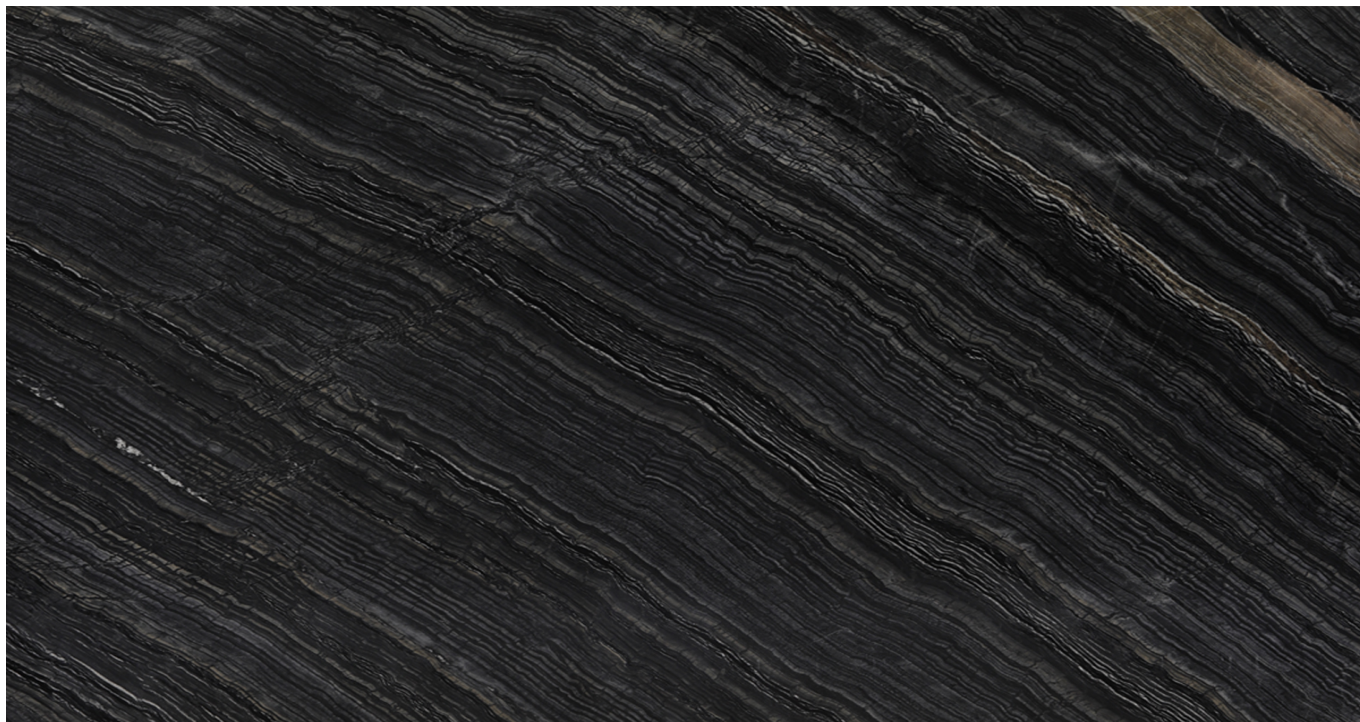

PRODUCT DATA SHEET

SILVER WAVE

Material: Marble

Color: White

Reference block: IN1301

Total slabs: 21

Total square meters: 115.24

Available material, last update at: 04-02-2025

Features

MATERIAL	FINISH	N°	L	W	THK	M²
SILVER WAVE	POLISHED	1	301	190	2	5.72
SILVER WAVE	POLISHED	1	301	191	2	5.75
SILVER WAVE	POLISHED	1	301	190	2	5.72
SILVER WAVE	POLISHED	1	301	190	2	5.72
SILVER WAVE	POLISHED	1	301	190	2	5.72
SILVER WAVE	POLISHED	1	301	190	2	5.72
SILVER WAVE	POLISHED	1	301	190	2	5.72
SILVER WAVE	POLISHED	1	275	190	2	5.23
SILVER WAVE	POLISHED	1	275	190	2	5.23
SILVER WAVE	POLISHED	1	275	190	2	5.23
SILVER WAVE	POLISHED	1	275	190	2	5.23
SILVER WAVE	POLISHED	1	300	190	2	5.7
SILVER WAVE	POLISHED	1	301	190	2	5.72
SILVER WAVE	POLISHED	1	275	120	2	3.3
SILVER WAVE	POLISHED	1	297	190	2	5.64

SILVER WAVE	POLISHED	1	297	188	2	5.58
SILVER WAVE	POLISHED	1	292	186	2	5.43
SILVER WAVE	POLISHED	1	301	190	2	5.72
SILVER WAVE	POLISHED	1	301	190	2	5.72
SILVER WAVE	POLISHED	1	301	190	2	5.72
SILVER WAVE	POLISHED	1	301	190	2	5.72
