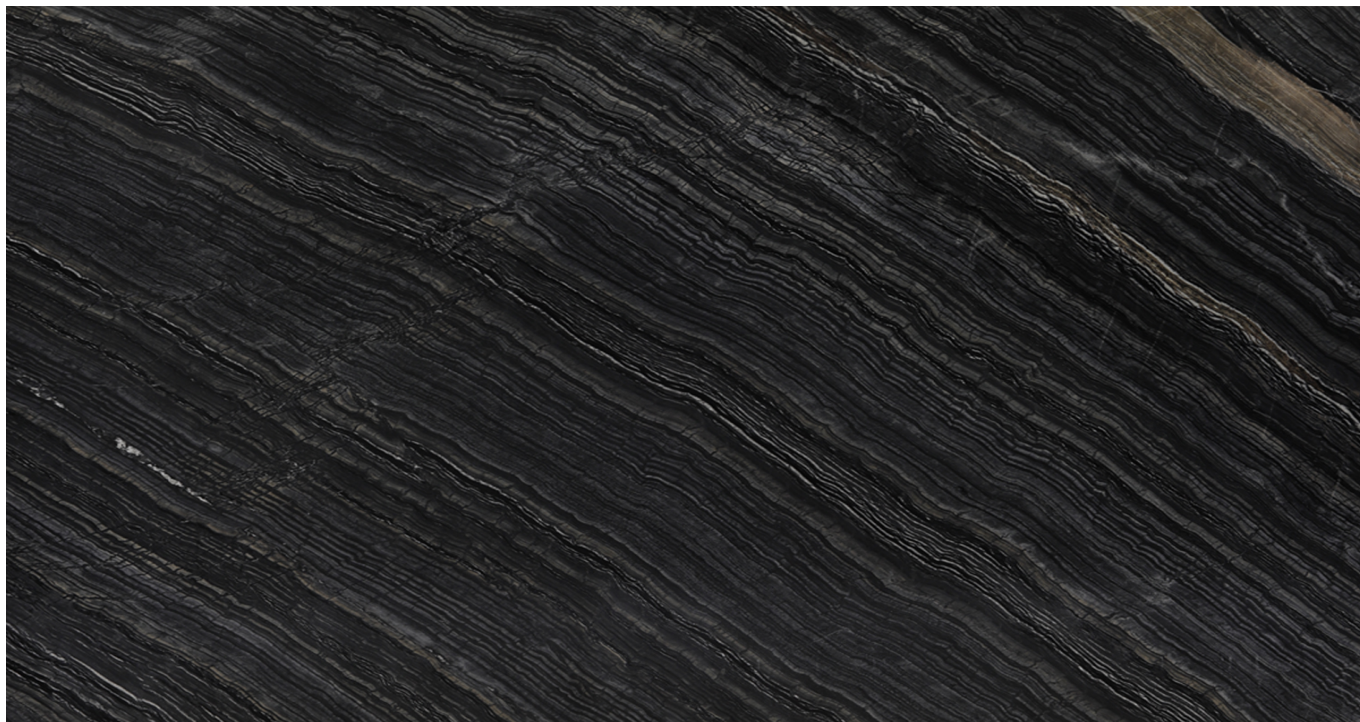

### **SILVER WAVE**

Material: Marble

Color: White

Reference block: IN1301

Total slabs: 31

Total square meters: 172.45

---

Available material, last update at: 12-18-2024

## Features

<b>MATERIAL</b>	<b>FINISH</b>	<b>N°</b>	<b>L</b>	<b>W</b>	<b>THK</b>	<b>M<sup>2</sup></b>
SILVER WAVE	POLISHED	1	301	190	2	5.72
SILVER WAVE	POLISHED	1	300	191	2	5.73
SILVER WAVE	POLISHED	1	301	190	2	5.72
SILVER WAVE	POLISHED	1	300	190	2	5.7
SILVER WAVE	POLISHED	1	297	190	2	5.64
SILVER WAVE	POLISHED	1	297	188	2	5.58
SILVER WAVE	POLISHED	1	292	186	2	5.43
SILVER WAVE	POLISHED	1	301	190	2	5.72
SILVER WAVE	POLISHED	1	301	190	2	5.72
SILVER WAVE	POLISHED	1	301	190	2	5.72
SILVER WAVE	POLISHED	1	301	190	2	5.72
SILVER WAVE	POLISHED	1	301	190	2	5.72
SILVER WAVE	POLISHED	1	301	190	2	5.72
SILVER WAVE	POLISHED	1	301	191	2	5.75
SILVER WAVE	POLISHED	1	301	190	2	5.72
SILVER WAVE	POLISHED	1	301	190	2	5.72